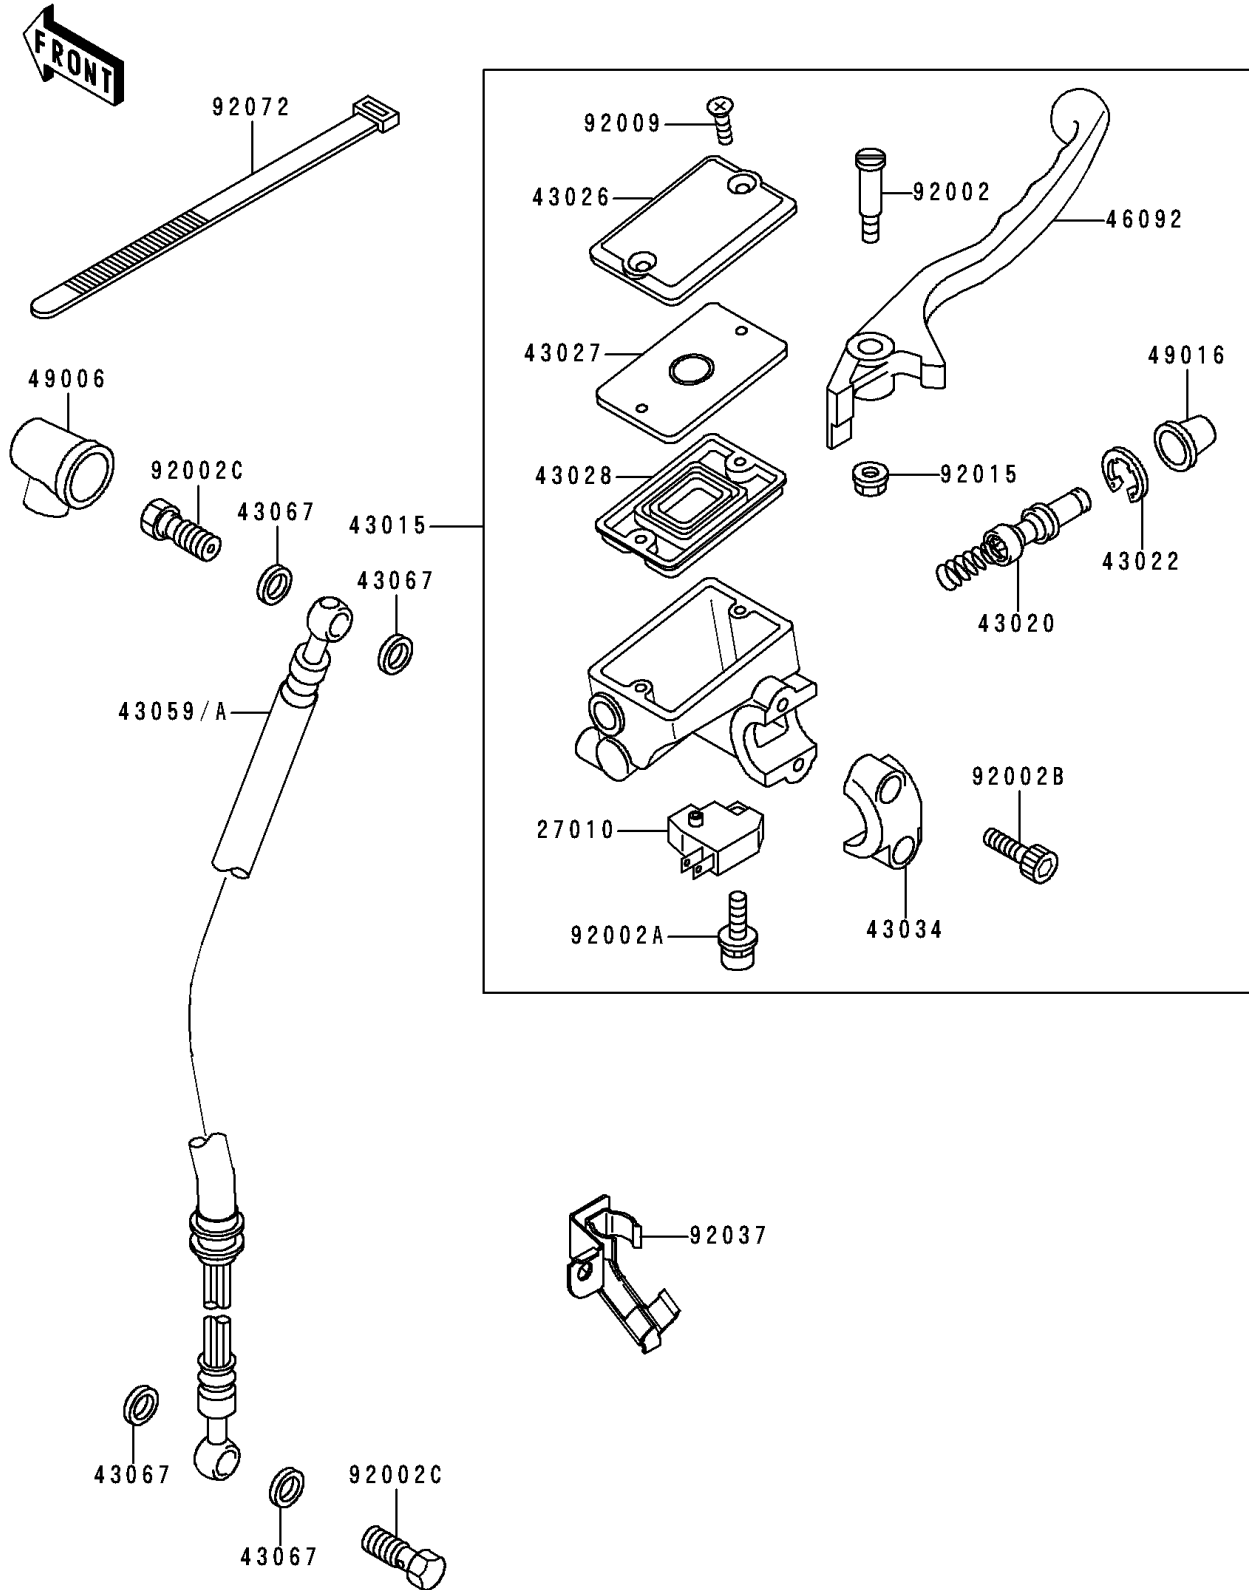

1992 NINJA® 250R PARTS DIAGRAM

Front Master Cylinder

F2291

1992 NINJA® 250R PARTS LIST

Front Master Cylinder

ITEM NAME	PART NUMBER	QUANTITY
SWITCH,BRAKE (Ref # 27010)	27010-1170	1
CYLINDER-ASSY-MASTER,FR (Ref # 43015)	43015-1494	1
PISTON-COMP-BRAKE (Ref # 43020)	43020-1031	1
STOPPER-BRAKE,PISTON (Ref # 43022)	43022-1010	1
CAP-BRAKE (Ref # 43026)	43026-1076	1
PLATE-DIAPHRAGM (Ref # 43027)	43027-1055	1
DIAPHRAGM,MASTER CYLINDER (Ref # 43028)	43028-1058	1
HOLDER-BRAKE,MASTER CYLINDER (Ref # 43034)	43034-1053	1
HOSE-BRAKE,FR (Ref # 43059)	43059-1636	1
WASHER,10.5X15X1.5 (Ref # 43067)	43067-001	1
LEVER-GRIP,FRONT BRAKE (Ref # 46092)	46092-1117	1
BOOT,DUST (Ref # 49006)	49006-1040	1
COVER-SEAL,MASTER CYLINDER (Ref # 49016)	49016-1044	1
BOLT,LEVER SET (Ref # 92002)	92002-1322	1
BOLT,SCREW,4X12 (Ref # 92002A)	92002-1323	1
BOLT,SOCKET,6X20 (Ref # 92002B)	92002-1324	1
BOLT,OIL,L=23 (Ref # 92002C)	92002-1888	1
SCREW,4MM (Ref # 92009)	92009-1458	1
NUT,FLANGED,6MM (Ref # 92015)	92015-1233	1
CLAMP,HOSE (Ref # 92037)	92037-1852	1
BAND,L=365 (Ref # 92072)	92072-1197	1