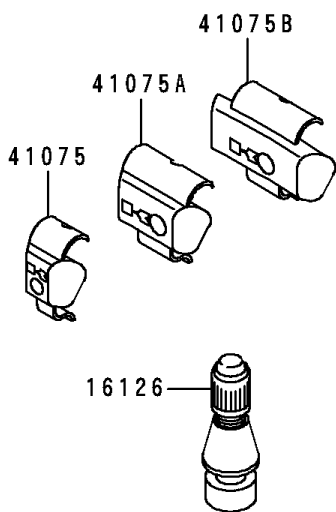

1992 NINJA® 250R PARTS DIAGRAM

Tires

F2210

1992 NINJA® 250R PARTS LIST

Tires

ITEM NAME	PART NUMBER	QUANTITY
VALVE,TIRE (Ref # 16126)	16126-1140	1
TIRE,FR,100/80-16 50S,630F(D) (Ref # 41002)	41002-1642	1
TIRE,RR,130/80-16 64S,K630(D) (Ref # 41002A)	41002-1643	1
BALANCER-WHEEL,10G,SILVER (Ref # 41075)	41075-1014	1
BALANCER-WHEEL,20G,SILVER (Ref # 41075A)	41075-1015	1
BALANCER-WHEEL,30G,SILVER (Ref # 41075B)	41075-1016	1