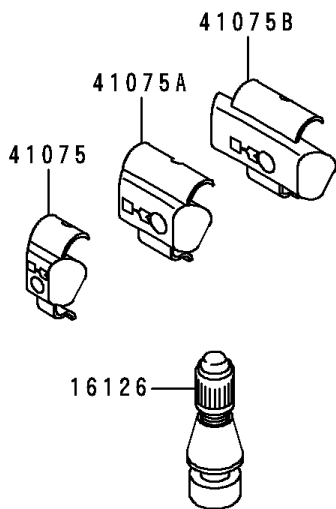

1992 NINJA® 250R PARTS DIAGRAM

Tires

F2210

1992 NINJA® 250R PARTS LIST

Tires

ITEM NAME	PART NUMBER	QUANTITY
VALVE,TIRE (Ref # 16126)	16126-1140	1
TIRE,FR,100/80-16 50S,630F(D) (Ref # 41002)	41002-1642	1
TIRE,RR,130/80-16 64S,K630(D) (Ref # 41002A)	41002-1643	1
BALANCER-WHEEL,10G,SILVER (Ref # 41075)	41075-1014	1
BALANCER-WHEEL,20G,SILVER (Ref # 41075A)	41075-1015	1
BALANCER-WHEEL,30G,SILVER (Ref # 41075B)	41075-1016	1