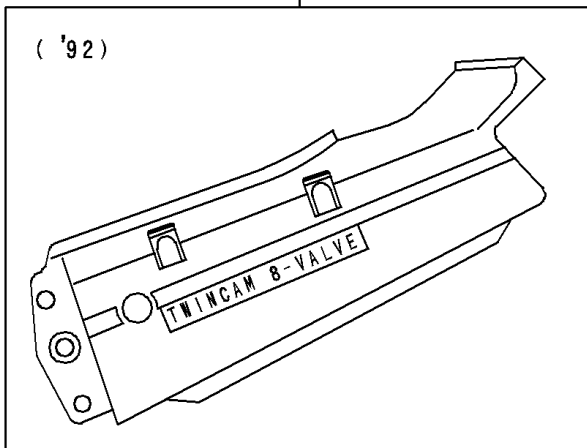

1992 NINJA® 250R PARTS DIAGRAM

Fenders

F2170

14024F

14024G

('92)

('93~'95)

1992 NINJA® 250R PARTS LIST

Fenders

ITEM NAME	PART NUMBER	QUANTITY
BOLT-FLANGED (Ref # 130)	130D0625	1
BOLT-FLANGED,6X16 (Ref # 130A)	130G0616	1
BRACKET,TAIL LAMP (Ref # 11045)	11045-1639	1
COVER,TAIL,EBONY/GRAY (Ref # 14024F)	14024-5204-FG	1
FENDER-ASSY-FRONT,EBONY (Ref # 35001)	35001-1130-H8	1
FENDER-REAR,RR,BLACK (Ref # 35023)	35023-1220-6Z	1
FENDER-REAR,FR (Ref # 35023A)	35023-1224	1
BOLT,6X20 (Ref # 92001)	92001-1773	1
BOLT,6X25 (Ref # 92002)	92002-1135	1
BOLT,FLANGED,8X16 (Ref # 92002A)	92002-1200	1
BOLT,6X14 (Ref # 92002B)	92002-1351	1
NUT,CLAMP,6MM (Ref # 92015)	92015-1678	1
CLAMP,CABLE (Ref # 92037)	92037-1459	1
CLAMP,HOSE (Ref # 92037A)	92037-1827	1
DAMPER (Ref # 92075)	92075-1867	1