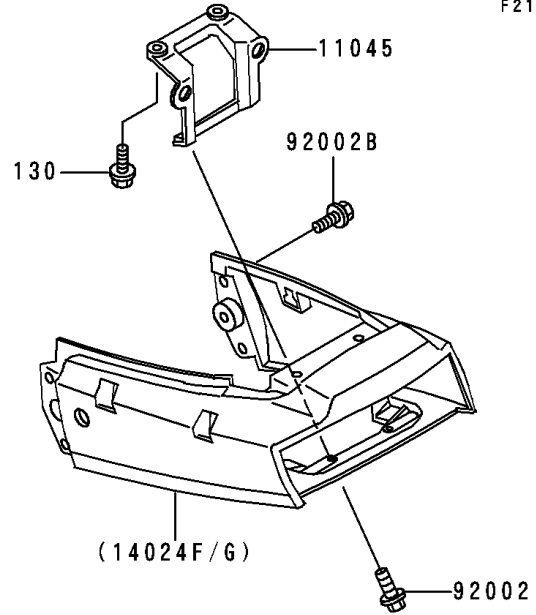

1992 NINJA® 250R PARTS DIAGRAM

Fenders

F2170

14024F

14024G

('92)

('93~'95)

1992 NINJA® 250R PARTS LIST

Fenders

ITEM NAME	PART NUMBER	QUANTITY
BOLT-FLANGED (Ref # 130)	130D0625	1
BOLT-FLANGED,6X16 (Ref # 130A)	130G0616	1
BRACKET,TAIL LAMP (Ref # 11045)	11045-1639	1
COVER,TAIL,EBONY/GRAY (Ref # 14024F)	14024-5204-FG	1
FENDER-ASSY-FRONT,EBONY (Ref # 35001)	35001-1130-H8	1
FENDER-REAR,RR,BLACK (Ref # 35023)	35023-1220-6Z	1
FENDER-REAR,FR (Ref # 35023A)	35023-1224	1
BOLT,6X20 (Ref # 92001)	92001-1773	1
BOLT,6X25 (Ref # 92002)	92002-1135	1
BOLT,FLANGED,8X16 (Ref # 92002A)	92002-1200	1
BOLT,6X14 (Ref # 92002B)	92002-1351	1
NUT,CLAMP,6MM (Ref # 92015)	92015-1678	1
CLAMP,CABLE (Ref # 92037)	92037-1459	1
CLAMP,HOSE (Ref # 92037A)	92037-1827	1
DAMPER (Ref # 92075)	92075-1867	1