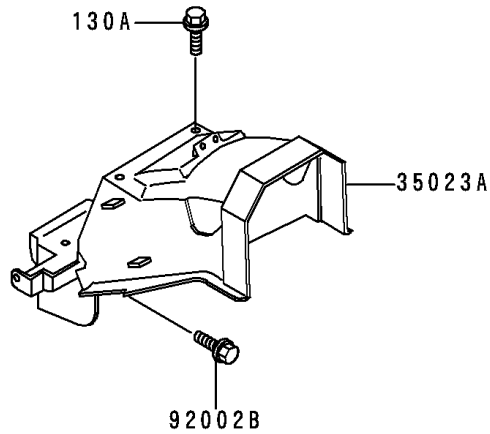

1992 NINJA® 250R PARTS DIAGRAM

Fenders

F2170

14024F

14024G

('92)

('93~'95)

1992 NINJA® 250R PARTS LIST

Fenders

ITEM NAME	PART NUMBER	QUANTITY
BOLT-FLANGED (Ref # 130)	130D0625	1
BOLT-FLANGED,6X16 (Ref # 130A)	130G0616	1
BRACKET,TAIL LAMP (Ref # 11045)	11045-1639	1
COVER,TAIL,EBONY/GRAY (Ref # 14024F)	14024-5204-FG	1
FENDER-ASSY-FRONT,EBONY (Ref # 35001)	35001-1130-H8	1
FENDER-REAR,RR,BLACK (Ref # 35023)	35023-1220-6Z	1
FENDER-REAR,FR (Ref # 35023A)	35023-1224	1
BOLT,6X20 (Ref # 92001)	92001-1773	1
BOLT,6X25 (Ref # 92002)	92002-1135	1
BOLT,FLANGED,8X16 (Ref # 92002A)	92002-1200	1
BOLT,6X14 (Ref # 92002B)	92002-1351	1
NUT,CLAMP,6MM (Ref # 92015)	92015-1678	1
CLAMP,CABLE (Ref # 92037)	92037-1459	1
CLAMP,HOSE (Ref # 92037A)	92037-1827	1
DAMPER (Ref # 92075)	92075-1867	1