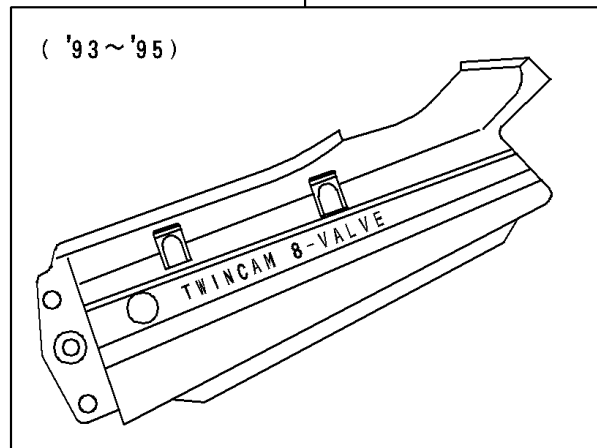

1992 NINJA® 250R PARTS DIAGRAM

Fenders

F2170

14024F

14024G

('92)

('93~'95)

1992 NINJA® 250R PARTS LIST

Fenders

ITEM NAME	PART NUMBER	QUANTITY
BOLT-FLANGED (Ref # 130)	130D0625	1
BOLT-FLANGED,6X16 (Ref # 130A)	130G0616	1
BRACKET,TAIL LAMP (Ref # 11045)	11045-1639	1
COVER,TAIL,EBONY/GRAY (Ref # 14024F)	14024-5204-FG	1
FENDER-ASSY-FRONT,EBONY (Ref # 35001)	35001-1130-H8	1
FENDER-REAR,RR,BLACK (Ref # 35023)	35023-1220-6Z	1
FENDER-REAR,FR (Ref # 35023A)	35023-1224	1
BOLT,6X20 (Ref # 92001)	92001-1773	1
BOLT,6X25 (Ref # 92002)	92002-1135	1
BOLT,FLANGED,8X16 (Ref # 92002A)	92002-1200	1
BOLT,6X14 (Ref # 92002B)	92002-1351	1
NUT,CLAMP,6MM (Ref # 92015)	92015-1678	1
CLAMP,CABLE (Ref # 92037)	92037-1459	1
CLAMP,HOSE (Ref # 92037A)	92037-1827	1
DAMPER (Ref # 92075)	92075-1867	1