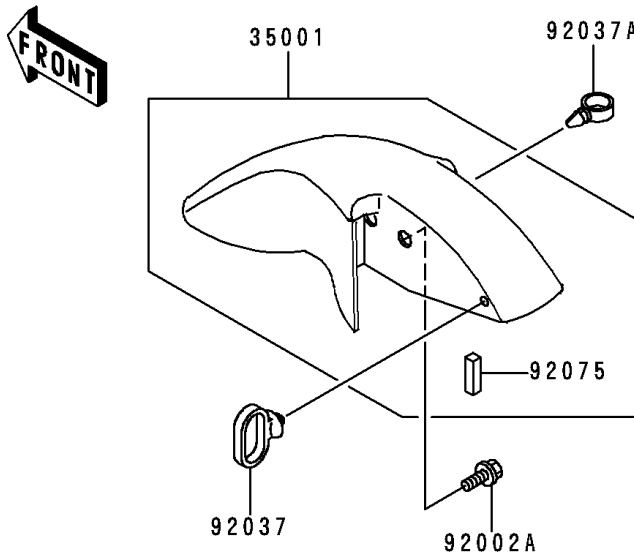

1992 NINJA® 250R PARTS DIAGRAM

Fenders

F2170

14024F

14024G

('92)

('93~'95)

1992 NINJA® 250R PARTS LIST

Fenders

ITEM NAME	PART NUMBER	QUANTITY
BOLT-FLANGED (Ref # 130)	130D0625	1
BOLT-FLANGED,6X16 (Ref # 130A)	130G0616	1
BRACKET,TAIL LAMP (Ref # 11045)	11045-1639	1
COVER,TAIL,EBONY/GRAY (Ref # 14024F)	14024-5204-FG	1
FENDER-ASSY-FRONT,EBONY (Ref # 35001)	35001-1130-H8	1
FENDER-REAR,RR,BLACK (Ref # 35023)	35023-1220-6Z	1
FENDER-REAR,FR (Ref # 35023A)	35023-1224	1
BOLT,6X20 (Ref # 92001)	92001-1773	1
BOLT,6X25 (Ref # 92002)	92002-1135	1
BOLT,FLANGED,8X16 (Ref # 92002A)	92002-1200	1
BOLT,6X14 (Ref # 92002B)	92002-1351	1
NUT,CLAMP,6MM (Ref # 92015)	92015-1678	1
CLAMP,CABLE (Ref # 92037)	92037-1459	1
CLAMP,HOSE (Ref # 92037A)	92037-1827	1
DAMPER (Ref # 92075)	92075-1867	1