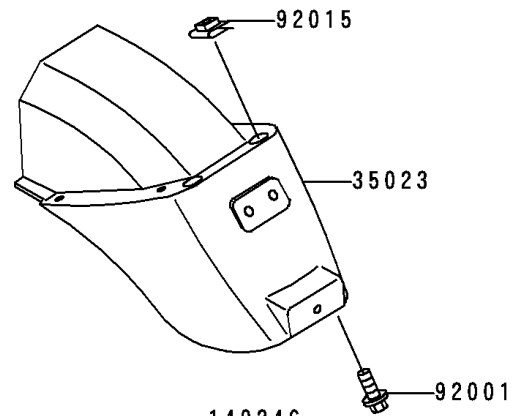

1992 NINJA® 250R PARTS DIAGRAM

Fenders

F2170

14024F

14024G

('92)

('93~'95)

1992 NINJA® 250R PARTS LIST

Fenders

ITEM NAME	PART NUMBER	QUANTITY
BOLT-FLANGED (Ref # 130)	130D0625	1
BOLT-FLANGED,6X16 (Ref # 130A)	130G0616	1
BRACKET,TAIL LAMP (Ref # 11045)	11045-1639	1
COVER,TAIL,EBONY/GRAY (Ref # 14024F)	14024-5204-FG	1
FENDER-ASSY-FRONT,EBONY (Ref # 35001)	35001-1130-H8	1
FENDER-REAR,RR,BLACK (Ref # 35023)	35023-1220-6Z	1
FENDER-REAR,FR (Ref # 35023A)	35023-1224	1
BOLT,6X20 (Ref # 92001)	92001-1773	1
BOLT,6X25 (Ref # 92002)	92002-1135	1
BOLT,FLANGED,8X16 (Ref # 92002A)	92002-1200	1
BOLT,6X14 (Ref # 92002B)	92002-1351	1
NUT,CLAMP,6MM (Ref # 92015)	92015-1678	1
CLAMP,CABLE (Ref # 92037)	92037-1459	1
CLAMP,HOSE (Ref # 92037A)	92037-1827	1
DAMPER (Ref # 92075)	92075-1867	1