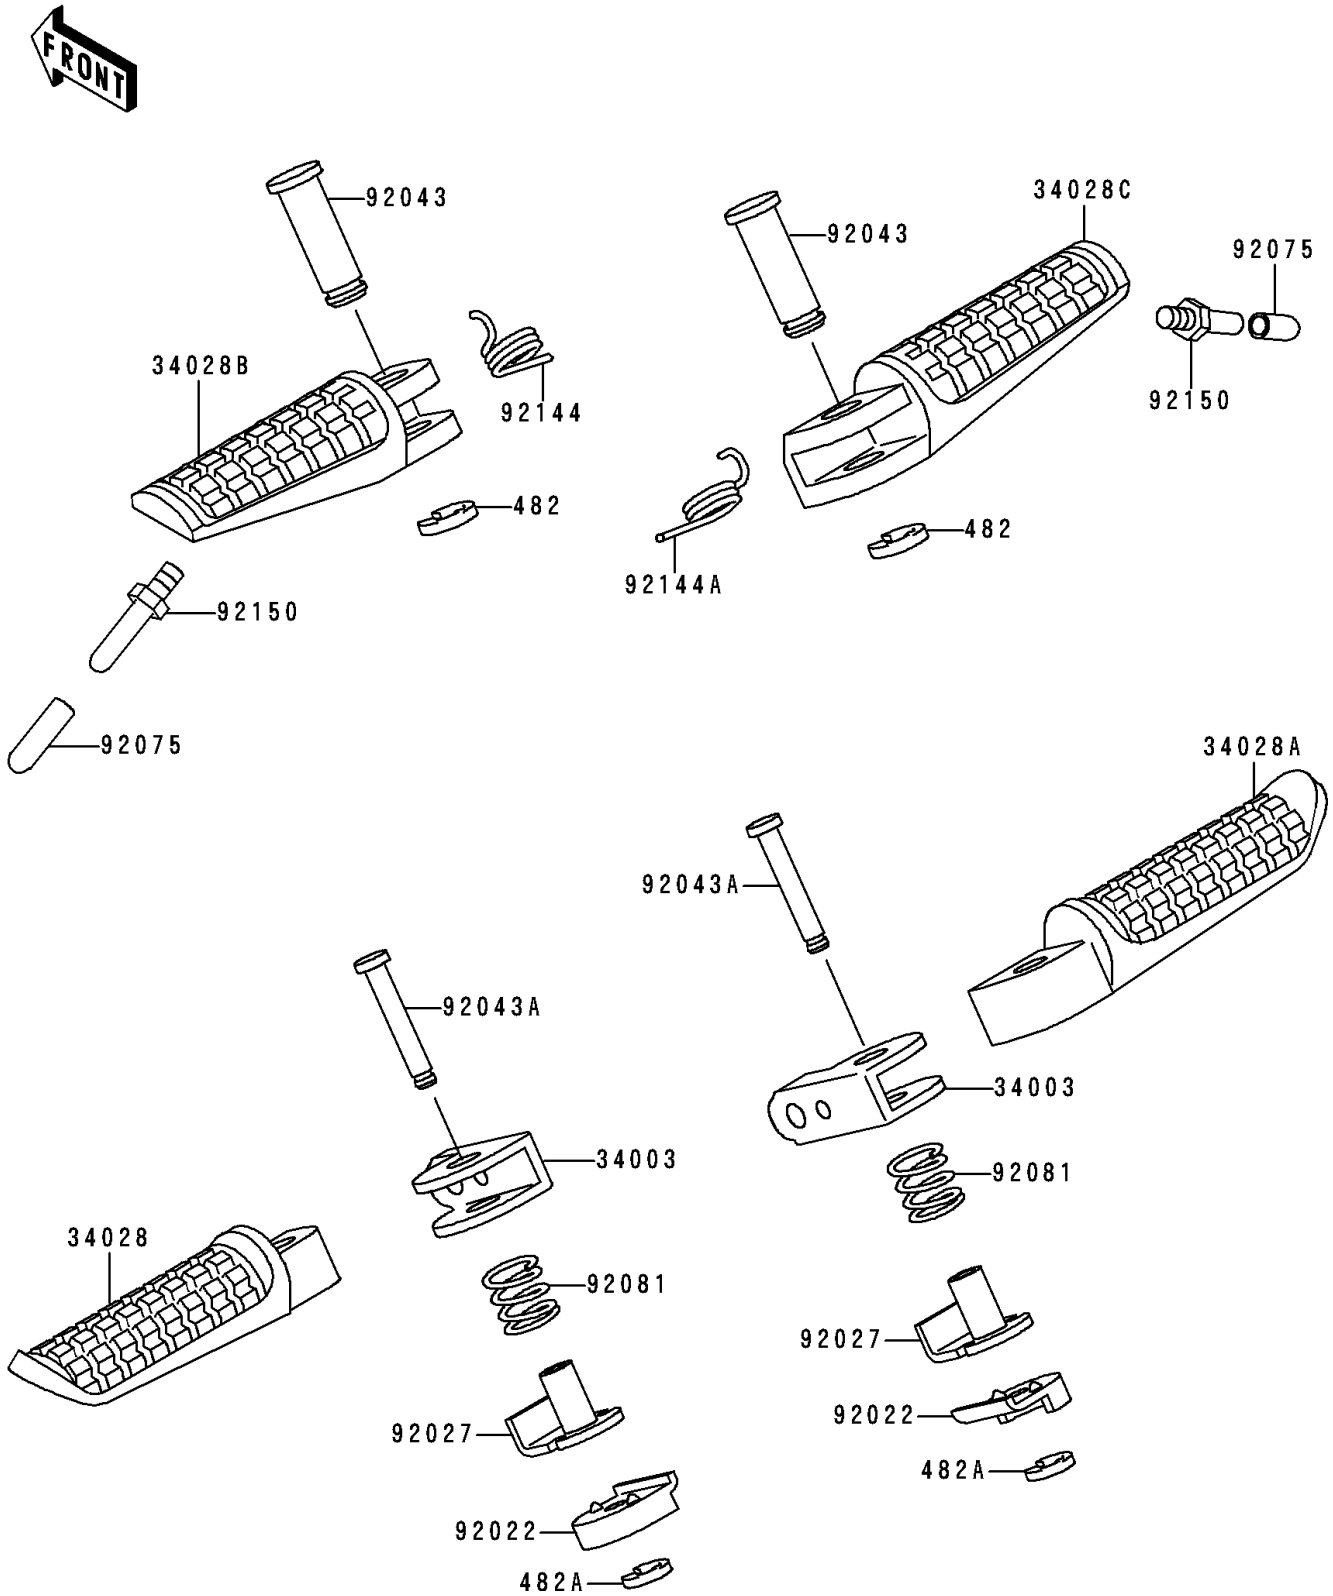

1992 NINJA® 250R PARTS DIAGRAM

Footrests

F2160

1992 NINJA® 250R PARTS LIST

Footrests

ITEM NAME	PART NUMBER	QUANTITY
CIRCLIP-TYPE-E,10MM (Ref # 482)	482L0100	1
CIRCLIP-TYPE-E,5MM (Ref # 482A)	482L5000	1
HOLDER-STEP,RR (Ref # 34003)	34003-1297	1
STEP,RR,LH (Ref # 34028)	34028-1191	1
STEP,RR,RH (Ref # 34028A)	34028-1192	1
STEP,FR,LH (Ref # 34028B)	34028-1334	1
STEP,FR,RH (Ref # 34028C)	34028-1335	1
WASHER,STOPPER (Ref # 92022)	92022-1661	1
COLLAR,STEP (Ref # 92027)	92027-1732	1
PIN,12X42.5 (Ref # 92043)	92043-1145	1
PIN,6X35.5 (Ref # 92043A)	92043-1294	1
DAMPER (Ref # 92075)	92075-1980	1
SPRING,STEP,RR (Ref # 92081)	92081-1612	1
SPRING,STEP RETURN,LH (Ref # 92144)	92144-1567	1
SPRING,STEP RETURN (Ref # 92144A)	92144-1568	1
BOLT (Ref # 92150)	92150-1002	1