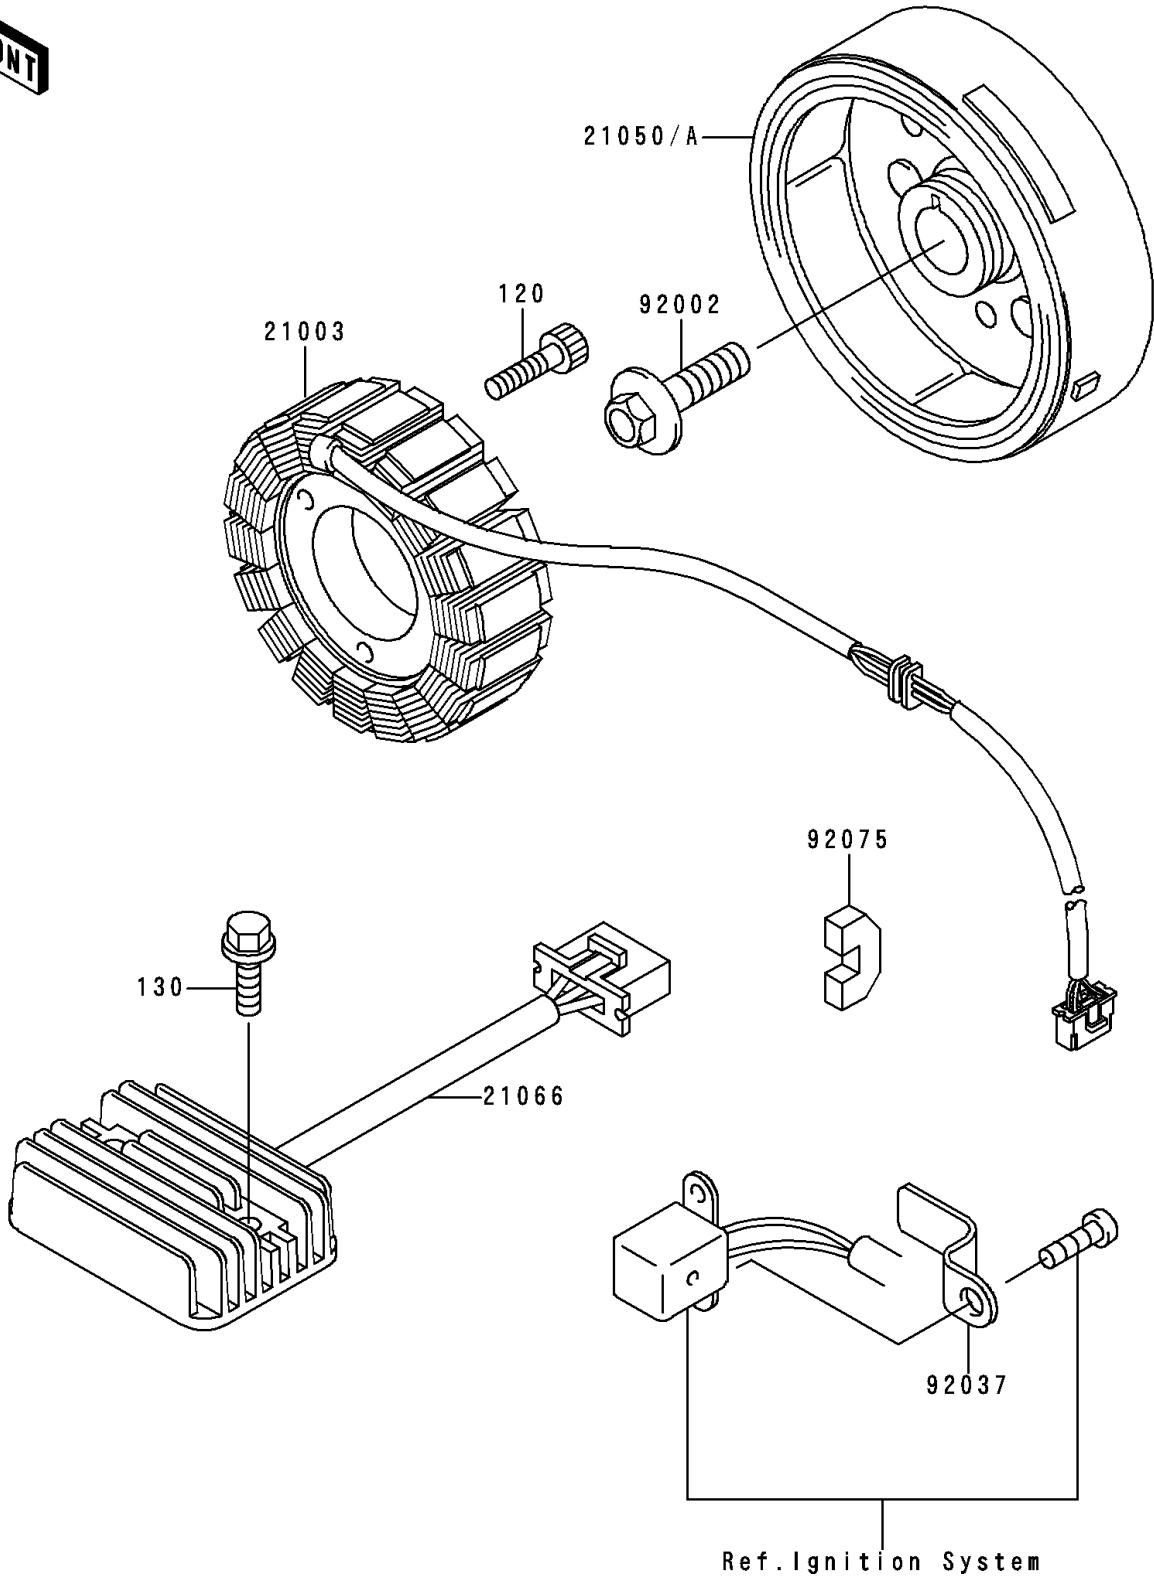

1992 NINJA® 250R PARTS DIAGRAM

Generator

E1810

1992 NINJA® 250R PARTS LIST

Generator

ITEM NAME	PART NUMBER	QUANTITY
BOLT-SOCKET,6X25 (Ref # 120)	120P0625	1
BOLT-FLANGED,6X25 (Ref # 130)	130B0625	1
STATOR (Ref # 21003)	21003-1154	1
REGULATOR-VOLTAGE (Ref # 21066)	21066-1030	1
BOLT,10X28 (Ref # 92002)	92002-1688	1
CLAMP (Ref # 92037)	92037-1919	1
DAMPER (Ref # 92075)	92075-1811	1
FLYWHEEL (Ref # 21050)	21050-1129	1
FLYWHEEL (Ref # 21050A)	21050-1134	1