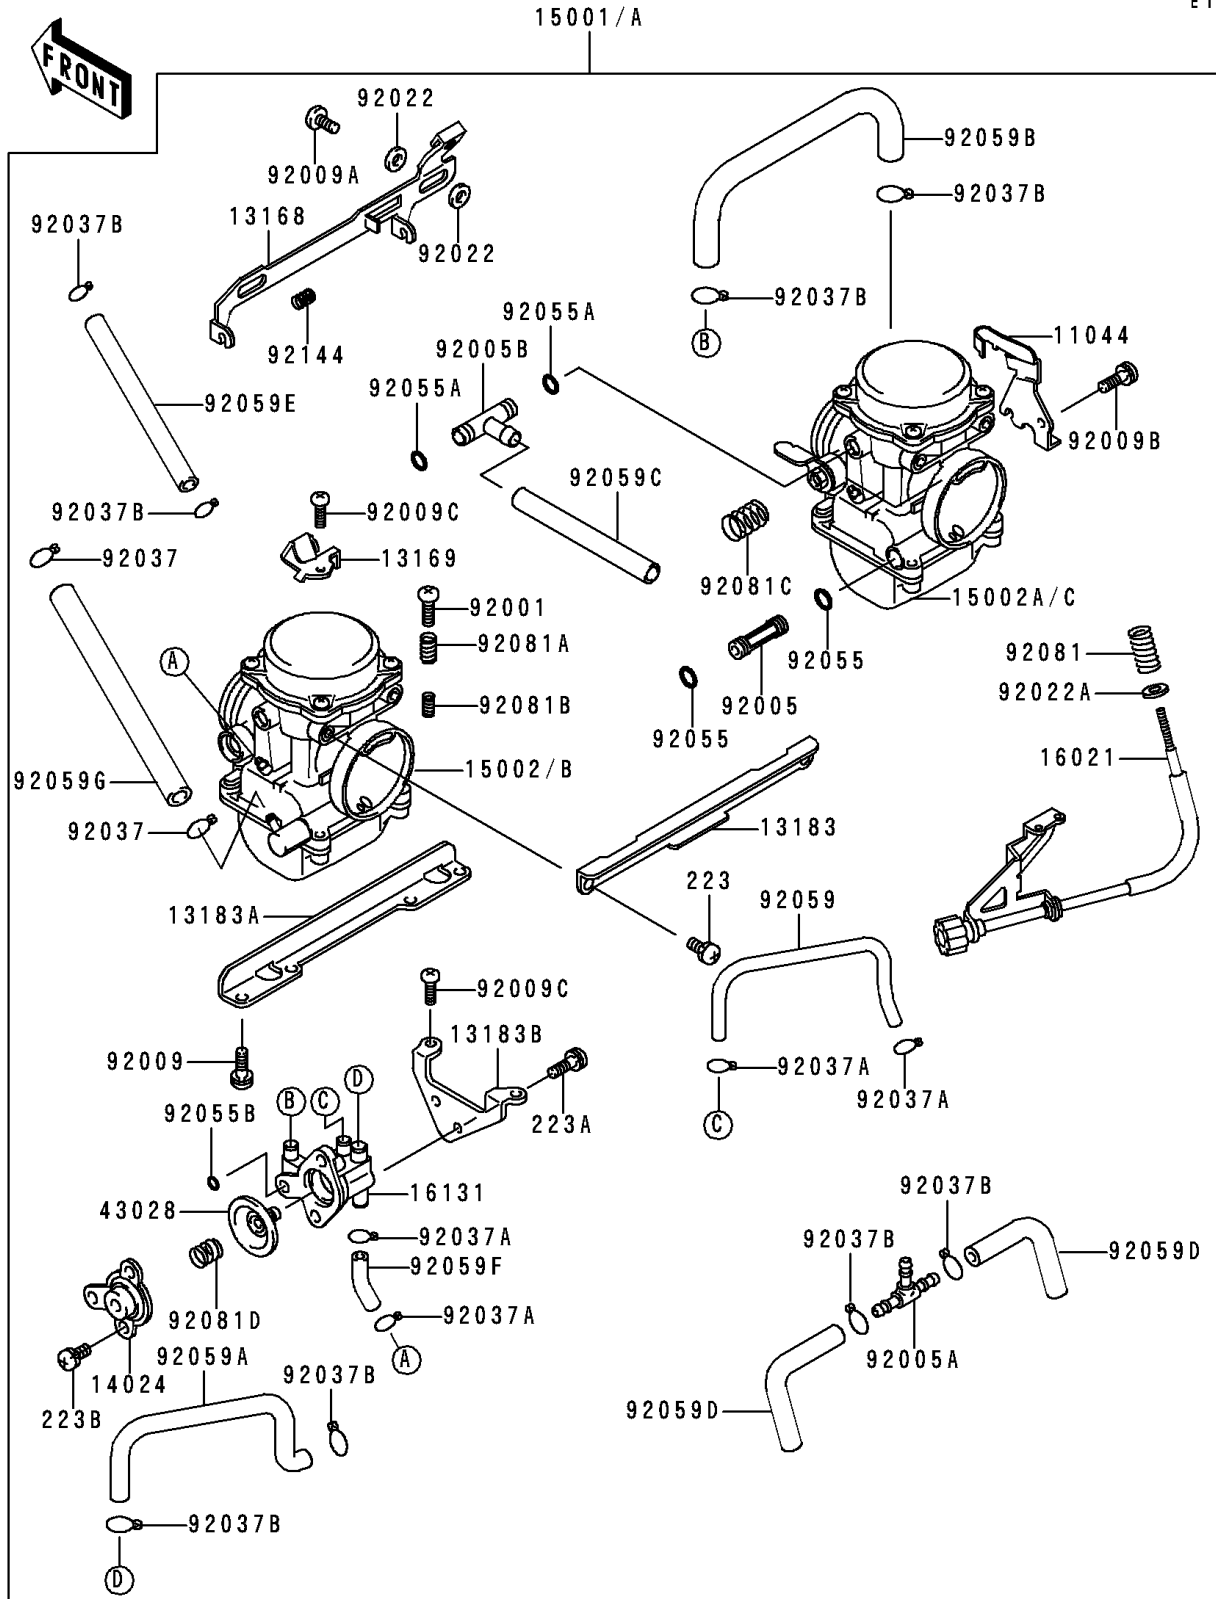

1992 NINJA® 250R PARTS DIAGRAM

Carburetor

E1611

1992 NINJA® 250R PARTS LIST

Carburetor

ITEM NAME	PART NUMBER	QUANTITY
BRACKET,THROTTLE CABLE (Ref # 11044)	11044-1061	1
LEVER,STARTER (Ref # 13168)	13168-1330	1
PLATE,STARTER CABLE (Ref # 13169)	13169-1965	1
PLATE,CARBURETOR STAY,UPP (Ref # 13183)	13183-1029	1
PLATE,CARBURETOR STAY,LWR,6MM (Ref # 13183A)	13183-1030	1
PLATE,AIR CUT VALVE (Ref # 13183B)	13183-1031	1
COVER,AIR CUT VALVE (Ref # 14024)	14024-1327	1
SCREW-THROTTLE STOP (Ref # 16021)	16021-1114	1
BODY-VALVE,DIAPHRAGM (Ref # 16131)	16131-1062	1
DIAPHRAGM,AIR CUT VALVE (Ref # 43028)	43028-1053	1
BOLT,THROTTLE ADJUST (Ref # 92001)	92001-1998	1
FITTING,FUEL,I-TYPE (Ref # 92005)	92005-1109	1
FITTING,T-TYPE (Ref # 92005B)	92005-1125	1
SCREW,6X16 (Ref # 92009)	92009-1129	1
SCREW (Ref # 92009A)	92009-1262	1
SCREW,5X10 (Ref # 92009B)	92009-1365	1
SCREW,4X18 (Ref # 92009C)	92009-1446	1
WASHER,6.1X11X0.8,POLYACETAL (Ref # 92022)	92022-1199	1
WASHER,PLAIN,STOP SPRING (Ref # 92022A)	92022-1480	1
CLAMP,FUEL TUBE (Ref # 92037)	92037-1075	1
CLAMP,TUBE (Ref # 92037A)	92037-1142	1
RING-O (Ref # 92055)	92055-1004	1
RING-O,FUEL FITTING (Ref # 92055A)	92055-1223	1
RING-O (Ref # 92055B)	92055-1245	1
SCREW-PAN-WS-CROS (Ref # 223)	223C0510	1
SCREW-PAN-WS-CROS (Ref # 223A)	223D0408	1
SCREW-PAN-WS-CROS (Ref # 223B)	223D0410	1
TUBE,3.5X6.5X180 (Ref # 92059)	92059-1140	1
TUBE,5X9X160 (Ref # 92059A)	92059-1201	1