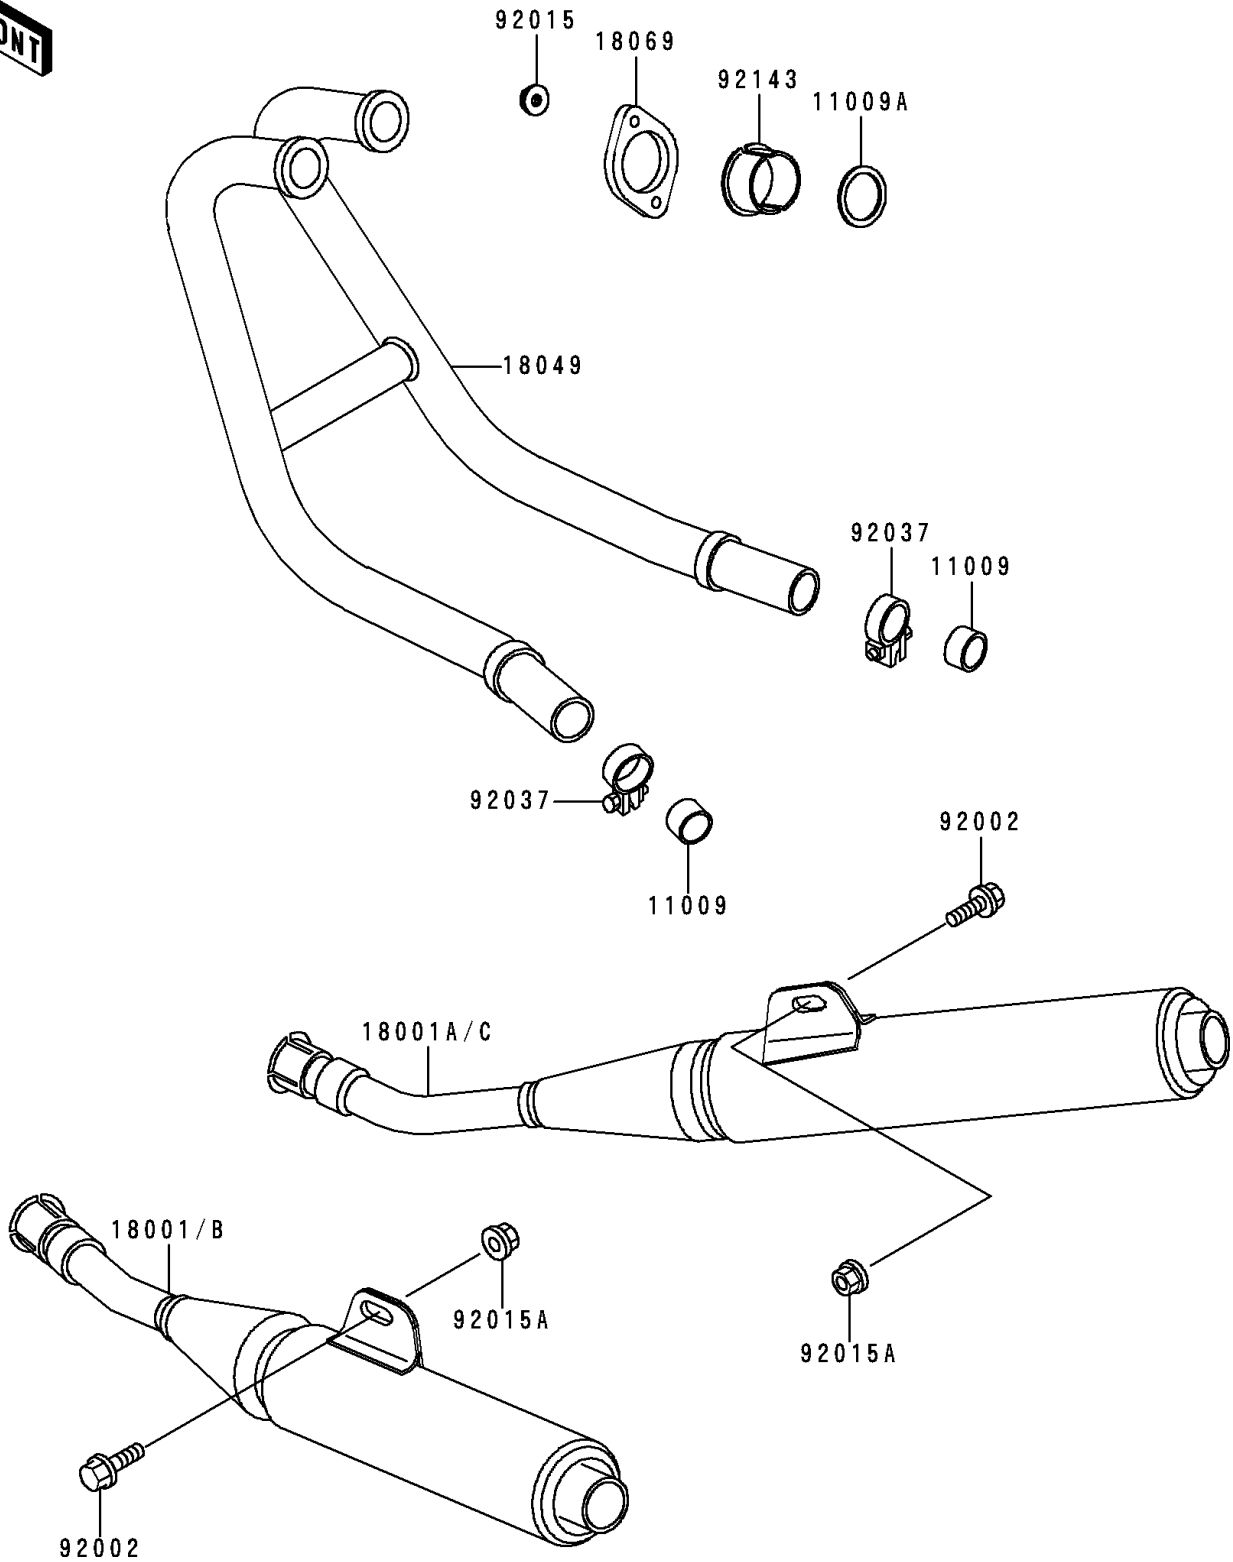

1992 NINJA® 250R PARTS DIAGRAM

Muffler(s)

E1140

1992 NINJA® 250R PARTS LIST

Muffler(s)

ITEM NAME	PART NUMBER	QUANTITY
GASKET,MUFFLER CONNECTING (Ref # 11009)	11009-1865	1
GASKET,EXHAUST PIPE HOLDER (Ref # 11009A)	11009-1866	1
PIPE-EXHAUST (Ref # 18049)	18049-1431	1
HOLDER-EXHAUST PIPE (Ref # 18069)	18069-1075	1
BOLT,10X30 (Ref # 92002)	92002-1787	1
NUT,6MM (Ref # 92015)	92015-1365	1
NUT,FLANGED,10MM (Ref # 92015A)	92015-1387	1
CLAMP,39.5MM (Ref # 92037)	92037-1792	1
COLLAR,EXHAUST PIPE (Ref # 92143)	92143-1006	1
MUFFLER,LH (Ref # 18001)	18001-1695	1
MUFFLER,RH (Ref # 18001A)	18001-1696	1
MUFFLER,LH (Ref # 18001B)	18001-1724	1
MUFFLER,RH (Ref # 18001C)	18001-1725	1