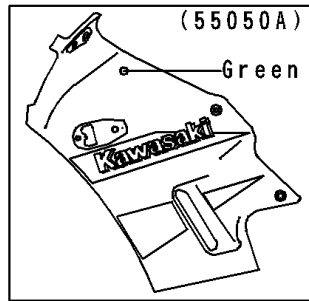

1996 NINJA® 250R PARTS DIAGRAM

Cowling

F2871

1996 NINJA® 250R PARTS LIST

Cowling

ITEM NAME	PART NUMBER	QUANTITY
CAP,RADIATOR COVER (Ref # 11012)	11012-1587	1
BRACKET,COWLING STAY (Ref # 11046)	11046-1289	1
COVER,RADIATOR,LH,EBONY (Ref # 14024A)	14024-1580-ER	1
COVER,RADIATOR,RH,EBONY (Ref # 14024F)	14024-1581-ER	1
WINDSHIELD (Ref # 39154)	39154-1083	1
COWLING.,UPP,EBONY (Ref # 55049A)	55049-5133-H8	1
MIRROR-ASSY,LH (Ref # 56001)	56001-1337	1
MIRROR-ASSY,RH (Ref # 56001A)	56001-1338	1
SCREW,6X18,BLACK (Ref # 92009)	92009-1181	1
SCREW,5X12 (Ref # 92009A)	92009-1652	1
NUT,CAP,8MM,BLACK (Ref # 92015)	92015-1174	1
NUT,5MM,COWLING (Ref # 92015A)	92015-1343	1
NUT,6MM (Ref # 92015B)	92015-1602	1
WASHER,NYLON,5.3X11.5X1.5 (Ref # 92022)	92022-1521	1
PLUG (Ref # 92066)	92066-1312	1
DAMPER (Ref # 92075)	92075-1067	1
DAMPER (Ref # 92075A)	92075-1634	1
BOLT-SOCKET,8X40,BLACK (Ref # 120)	120S0840	1
BOLT-FLANGED (Ref # 130)	130J0610	1
COLLAR,BLACK (Ref # 92143)	92143-1226	1
BOLT,SOCKET,6X18 (Ref # 92150)	92150-1553	1
DAMPER,MIRROR,LH (Ref # 92160)	92160-1060	1
DAMPER,MIRROR,RH (Ref # 92160A)	92160-1061	1