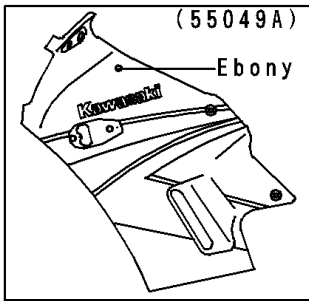

1996 NINJA® 250R PARTS DIAGRAM

Cowling

F2871

1996 NINJA® 250R PARTS LIST

Cowling

ITEM NAME	PART NUMBER	QUANTITY
CAP,RADIATOR COVER (Ref # 11012)	11012-1587	1
BRACKET,COWLING STAY (Ref # 11046)	11046-1289	1
COVER,RADIATOR,LH,EBONY (Ref # 14024A)	14024-1580-ER	1
COVER,RADIATOR,RH,EBONY (Ref # 14024F)	14024-1581-ER	1
WINDSHIELD (Ref # 39154)	39154-1083	1
COWLING.,UPP,EBONY (Ref # 55049A)	55049-5133-H8	1
MIRROR-ASSY,LH (Ref # 56001)	56001-1337	1
MIRROR-ASSY,RH (Ref # 56001A)	56001-1338	1
SCREW,6X18,BLACK (Ref # 92009)	92009-1181	1
SCREW,5X12 (Ref # 92009A)	92009-1652	1
NUT,CAP,8MM,BLACK (Ref # 92015)	92015-1174	1
NUT,5MM,COWLING (Ref # 92015A)	92015-1343	1
NUT,6MM (Ref # 92015B)	92015-1602	1
WASHER,NYLON,5.3X11.5X1.5 (Ref # 92022)	92022-1521	1
PLUG (Ref # 92066)	92066-1312	1
DAMPER (Ref # 92075)	92075-1067	1
DAMPER (Ref # 92075A)	92075-1634	1
BOLT-SOCKET,8X40,BLACK (Ref # 120)	120S0840	1
BOLT-FLANGED (Ref # 130)	130J0610	1
COLLAR,BLACK (Ref # 92143)	92143-1226	1
BOLT,SOCKET,6X18 (Ref # 92150)	92150-1553	1
DAMPER,MIRROR,LH (Ref # 92160)	92160-1060	1
DAMPER,MIRROR,RH (Ref # 92160A)	92160-1061	1