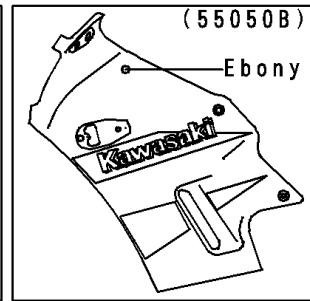

1996 NINJA® 250R PARTS DIAGRAM

Cowling

F2871

1996 NINJA® 250R PARTS LIST

Cowling

ITEM NAME	PART NUMBER	QUANTITY
CAP,RADIATOR COVER (Ref # 11012)	11012-1587	1
BRACKET,COWLING STAY (Ref # 11046)	11046-1289	1
COVER,RADIATOR,LH,EBONY (Ref # 14024A)	14024-1580-ER	1
COVER,RADIATOR,RH,EBONY (Ref # 14024F)	14024-1581-ER	1
WINDSHIELD (Ref # 39154)	39154-1083	1
COWLING.,UPP,EBONY (Ref # 55049A)	55049-5133-H8	1
MIRROR-ASSY,LH (Ref # 56001)	56001-1337	1
MIRROR-ASSY,RH (Ref # 56001A)	56001-1338	1
SCREW,6X18,BLACK (Ref # 92009)	92009-1181	1
SCREW,5X12 (Ref # 92009A)	92009-1652	1
NUT,CAP,8MM,BLACK (Ref # 92015)	92015-1174	1
NUT,5MM,COWLING (Ref # 92015A)	92015-1343	1
NUT,6MM (Ref # 92015B)	92015-1602	1
WASHER,NYLON,5.3X11.5X1.5 (Ref # 92022)	92022-1521	1
PLUG (Ref # 92066)	92066-1312	1
DAMPER (Ref # 92075)	92075-1067	1
DAMPER (Ref # 92075A)	92075-1634	1
BOLT-SOCKET,8X40,BLACK (Ref # 120)	120S0840	1
BOLT-FLANGED (Ref # 130)	130J0610	1
COLLAR,BLACK (Ref # 92143)	92143-1226	1
BOLT,SOCKET,6X18 (Ref # 92150)	92150-1553	1
DAMPER,MIRROR,LH (Ref # 92160)	92160-1060	1
DAMPER,MIRROR,RH (Ref # 92160A)	92160-1061	1