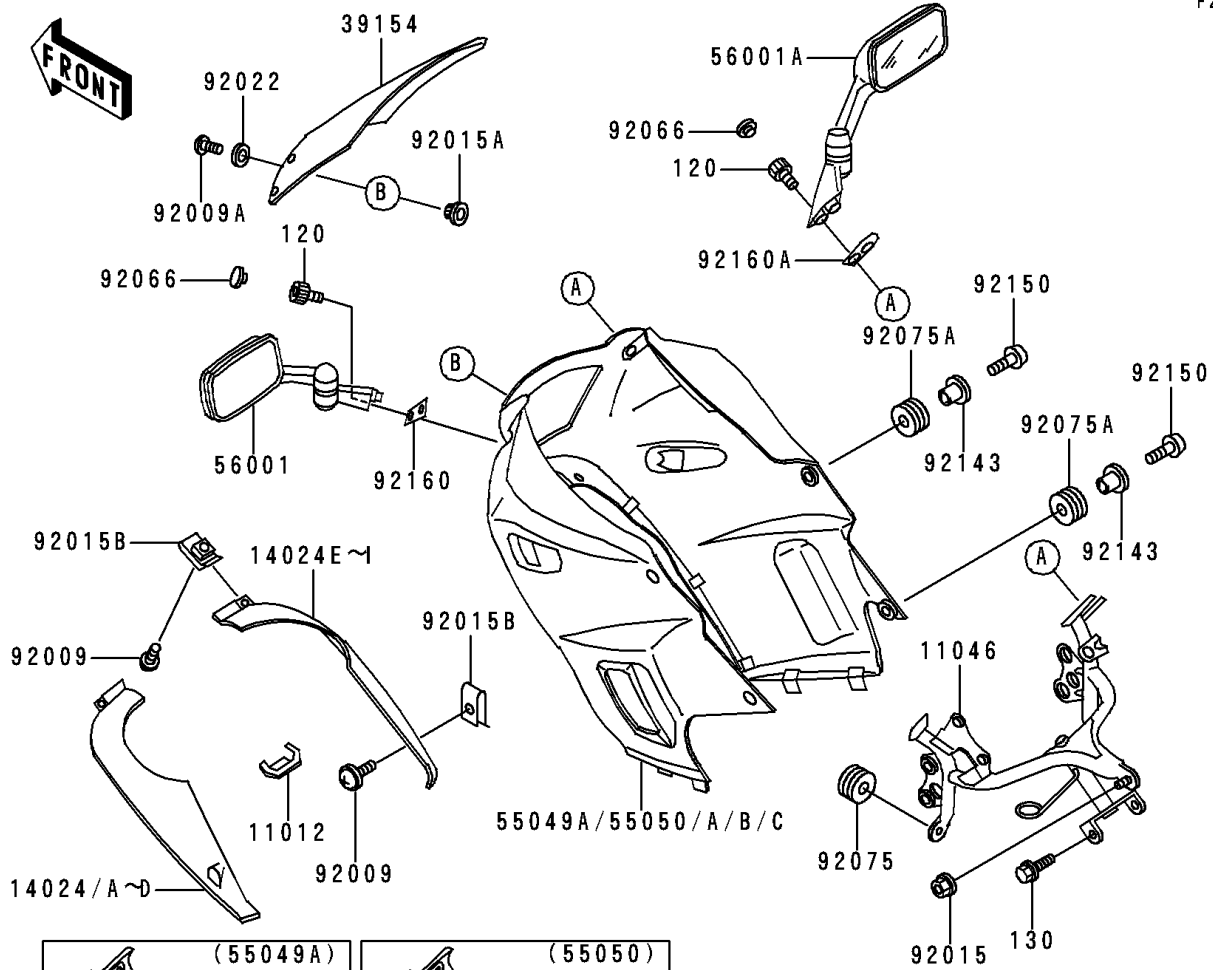

1996 NINJA® 250R PARTS DIAGRAM

Cowling

F2871

1996 NINJA® 250R PARTS LIST

Cowling

ITEM NAME	PART NUMBER	QUANTITY
CAP,RADIATOR COVER (Ref # 11012)	11012-1587	1
BRACKET,COWLING STAY (Ref # 11046)	11046-1289	1
COVER,RADIATOR,LH,EBONY (Ref # 14024A)	14024-1580-ER	1
COVER,RADIATOR,RH,EBONY (Ref # 14024F)	14024-1581-ER	1
WINDSHIELD (Ref # 39154)	39154-1083	1
COWLING.,UPP,EBONY (Ref # 55049A)	55049-5133-H8	1
MIRROR-ASSY,LH (Ref # 56001)	56001-1337	1
MIRROR-ASSY,RH (Ref # 56001A)	56001-1338	1
SCREW,6X18,BLACK (Ref # 92009)	92009-1181	1
SCREW,5X12 (Ref # 92009A)	92009-1652	1
NUT,CAP,8MM,BLACK (Ref # 92015)	92015-1174	1
NUT,5MM,COWLING (Ref # 92015A)	92015-1343	1
NUT,6MM (Ref # 92015B)	92015-1602	1
WASHER,NYLON,5.3X11.5X1.5 (Ref # 92022)	92022-1521	1
PLUG (Ref # 92066)	92066-1312	1
DAMPER (Ref # 92075)	92075-1067	1
DAMPER (Ref # 92075A)	92075-1634	1
BOLT-SOCKET,8X40,BLACK (Ref # 120)	120S0840	1
BOLT-FLANGED (Ref # 130)	130J0610	1
COLLAR,BLACK (Ref # 92143)	92143-1226	1
BOLT,SOCKET,6X18 (Ref # 92150)	92150-1553	1
DAMPER,MIRROR,LH (Ref # 92160)	92160-1060	1
DAMPER,MIRROR,RH (Ref # 92160A)	92160-1061	1