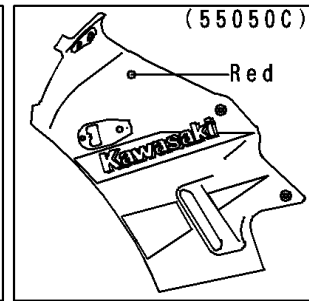

1996 NINJA® 250R PARTS DIAGRAM

Cowling

F2871

1996 NINJA® 250R PARTS LIST

Cowling

ITEM NAME	PART NUMBER	QUANTITY
CAP,RADIATOR COVER (Ref # 11012)	11012-1587	1
BRACKET,COWLING STAY (Ref # 11046)	11046-1289	1
COVER,RADIATOR,LH,EBONY (Ref # 14024A)	14024-1580-ER	1
COVER,RADIATOR,RH,EBONY (Ref # 14024F)	14024-1581-ER	1
WINDSHIELD (Ref # 39154)	39154-1083	1
COWLING.,UPP,EBONY (Ref # 55049A)	55049-5133-H8	1
MIRROR-ASSY,LH (Ref # 56001)	56001-1337	1
MIRROR-ASSY,RH (Ref # 56001A)	56001-1338	1
SCREW,6X18,BLACK (Ref # 92009)	92009-1181	1
SCREW,5X12 (Ref # 92009A)	92009-1652	1
NUT,CAP,8MM,BLACK (Ref # 92015)	92015-1174	1
NUT,5MM,COWLING (Ref # 92015A)	92015-1343	1
NUT,6MM (Ref # 92015B)	92015-1602	1
WASHER,NYLON,5.3X11.5X1.5 (Ref # 92022)	92022-1521	1
PLUG (Ref # 92066)	92066-1312	1
DAMPER (Ref # 92075)	92075-1067	1
DAMPER (Ref # 92075A)	92075-1634	1
BOLT-SOCKET,8X40,BLACK (Ref # 120)	120S0840	1
BOLT-FLANGED (Ref # 130)	130J0610	1
COLLAR,BLACK (Ref # 92143)	92143-1226	1
BOLT,SOCKET,6X18 (Ref # 92150)	92150-1553	1
DAMPER,MIRROR,LH (Ref # 92160)	92160-1060	1
DAMPER,MIRROR,RH (Ref # 92160A)	92160-1061	1