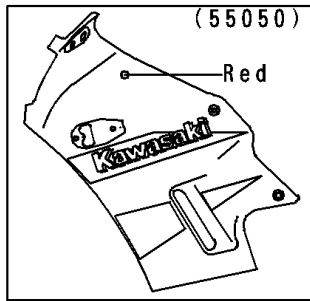

1996 NINJA® 250R PARTS DIAGRAM

Cowling

F2871

1996 NINJA® 250R PARTS LIST

Cowling

ITEM NAME	PART NUMBER	QUANTITY
CAP,RADIATOR COVER (Ref # 11012)	11012-1587	1
BRACKET,COWLING STAY (Ref # 11046)	11046-1289	1
COVER,RADIATOR,LH,EBONY (Ref # 14024A)	14024-1580-ER	1
COVER,RADIATOR,RH,EBONY (Ref # 14024F)	14024-1581-ER	1
WINDSHIELD (Ref # 39154)	39154-1083	1
COWLING.,UPP,EBONY (Ref # 55049A)	55049-5133-H8	1
MIRROR-ASSY,LH (Ref # 56001)	56001-1337	1
MIRROR-ASSY,RH (Ref # 56001A)	56001-1338	1
SCREW,6X18,BLACK (Ref # 92009)	92009-1181	1
SCREW,5X12 (Ref # 92009A)	92009-1652	1
NUT,CAP,8MM,BLACK (Ref # 92015)	92015-1174	1
NUT,5MM,COWLING (Ref # 92015A)	92015-1343	1
NUT,6MM (Ref # 92015B)	92015-1602	1
WASHER,NYLON,5.3X11.5X1.5 (Ref # 92022)	92022-1521	1
PLUG (Ref # 92066)	92066-1312	1
DAMPER (Ref # 92075)	92075-1067	1
DAMPER (Ref # 92075A)	92075-1634	1
BOLT-SOCKET,8X40,BLACK (Ref # 120)	120S0840	1
BOLT-FLANGED (Ref # 130)	130J0610	1
COLLAR,BLACK (Ref # 92143)	92143-1226	1
BOLT,SOCKET,6X18 (Ref # 92150)	92150-1553	1
DAMPER,MIRROR,LH (Ref # 92160)	92160-1060	1
DAMPER,MIRROR,RH (Ref # 92160A)	92160-1061	1