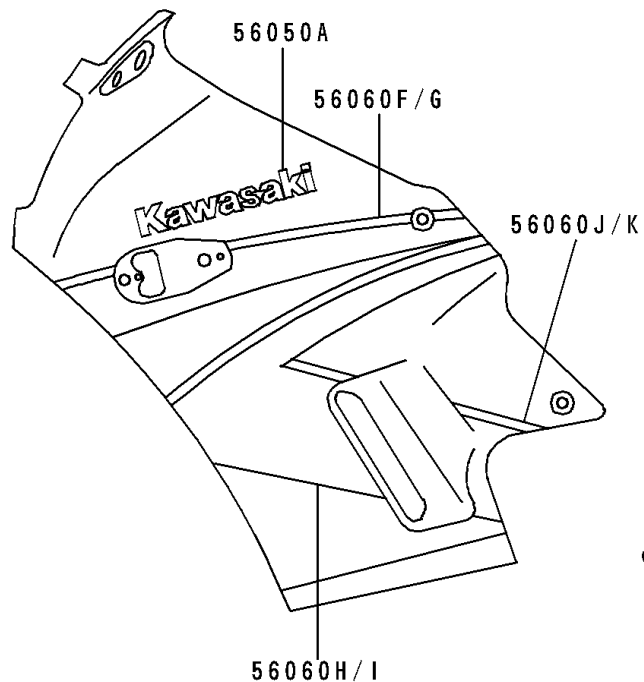

1996 NINJA® 250R PARTS DIAGRAM

Decals(Ebony)(EX250-F10)

F2861

1996 NINJA® 250R PARTS LIST

Decals(Ebony)(EX250-F10)

ITEM NAME	PART NUMBER	QUANTITY
MARK,WINDSHIELD (Ref # 56050)	56050-1054	1
MARK,KAWASAKI (Ref # 56050A)	56050-1876	1
MARK,NINJA,LWR COWLING,LH (Ref # 56050B)	56050-1877	1
MARK,NINJA,LWR COWLING,RH (Ref # 56050C)	56050-1878	1
PATTERN,FUEL TANK,LH (Ref # 56060)	56060-1369	1
PATTERN,FUEL TANK,RH (Ref # 56060A)	56060-1370	1
PATTERN,SIDE COVER,LH (Ref # 56060B)	56060-1371	1
PATTERN,SIDE COVER,RH (Ref # 56060C)	56060-1372	1
PATTERN,SEAT COVER,LH (Ref # 56060D)	56060-1373	1
PATTERN,SEAT COVER,RH (Ref # 56060E)	56060-1374	1
PATTERN,UPP COWLING,UPP,LH (Ref # 56060F)	56060-1375	1
PATTERN,UPP COWLING,UPP,RH (Ref # 56060G)	56060-1376	1
PATTERN,UPP COWLING,CNT,LH (Ref # 56060H)	56060-1377	1
PATTERN,UPP COWLING,CNT,RH (Ref # 56060I)	56060-1378	1
PATTERN,UPP COWLING,LWR,LH (Ref # 56060J)	56060-1379	1
PATTERN,UPP COWLING,LWR,RH (Ref # 56060K)	56060-1380	1