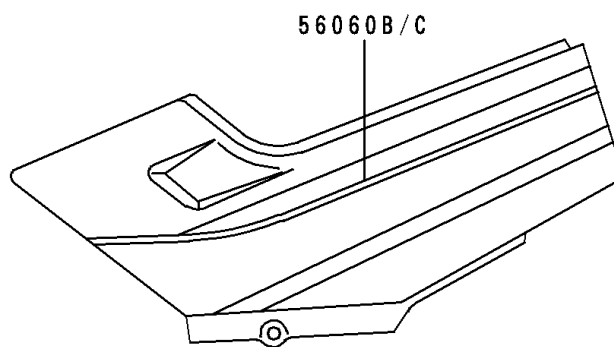

1996 NINJA® 250R PARTS DIAGRAM

Decals(Ebony)(EX250-F10)

F2861

1996 NINJA® 250R PARTS LIST

Decals(Ebony)(EX250-F10)

ITEM NAME	PART NUMBER	QUANTITY
MARK,WINDSHIELD (Ref # 56050)	56050-1054	1
MARK,KAWASAKI (Ref # 56050A)	56050-1876	1
MARK,NINJA,LWR COWLING,LH (Ref # 56050B)	56050-1877	1
MARK,NINJA,LWR COWLING,RH (Ref # 56050C)	56050-1878	1
PATTERN,FUEL TANK,LH (Ref # 56060)	56060-1369	1
PATTERN,FUEL TANK,RH (Ref # 56060A)	56060-1370	1
PATTERN,SIDE COVER,LH (Ref # 56060B)	56060-1371	1
PATTERN,SIDE COVER,RH (Ref # 56060C)	56060-1372	1
PATTERN,SEAT COVER,LH (Ref # 56060D)	56060-1373	1
PATTERN,SEAT COVER,RH (Ref # 56060E)	56060-1374	1
PATTERN,UPP COWLING,UPP,LH (Ref # 56060F)	56060-1375	1
PATTERN,UPP COWLING,UPP,RH (Ref # 56060G)	56060-1376	1
PATTERN,UPP COWLING,CNT,LH (Ref # 56060H)	56060-1377	1
PATTERN,UPP COWLING,CNT,RH (Ref # 56060I)	56060-1378	1
PATTERN,UPP COWLING,LWR,LH (Ref # 56060J)	56060-1379	1
PATTERN,UPP COWLING,LWR,RH (Ref # 56060K)	56060-1380	1