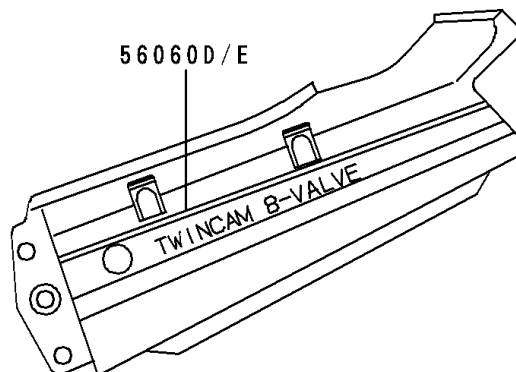

1996 NINJA® 250R PARTS DIAGRAM

Decals(Ebony)(EX250-F10)

F2861

1996 NINJA® 250R PARTS LIST

Decals(Ebony)(EX250-F10)

ITEM NAME	PART NUMBER	QUANTITY
MARK,WINDSHIELD (Ref # 56050)	56050-1054	1
MARK,KAWASAKI (Ref # 56050A)	56050-1876	1
MARK,NINJA,LWR COWLING,LH (Ref # 56050B)	56050-1877	1
MARK,NINJA,LWR COWLING,RH (Ref # 56050C)	56050-1878	1
PATTERN,FUEL TANK,LH (Ref # 56060)	56060-1369	1
PATTERN,FUEL TANK,RH (Ref # 56060A)	56060-1370	1
PATTERN,SIDE COVER,LH (Ref # 56060B)	56060-1371	1
PATTERN,SIDE COVER,RH (Ref # 56060C)	56060-1372	1
PATTERN,SEAT COVER,LH (Ref # 56060D)	56060-1373	1
PATTERN,SEAT COVER,RH (Ref # 56060E)	56060-1374	1
PATTERN,UPP COWLING,UPP,LH (Ref # 56060F)	56060-1375	1
PATTERN,UPP COWLING,UPP,RH (Ref # 56060G)	56060-1376	1
PATTERN,UPP COWLING,CNT,LH (Ref # 56060H)	56060-1377	1
PATTERN,UPP COWLING,CNT,RH (Ref # 56060I)	56060-1378	1
PATTERN,UPP COWLING,LWR,LH (Ref # 56060J)	56060-1379	1
PATTERN,UPP COWLING,LWR,RH (Ref # 56060K)	56060-1380	1