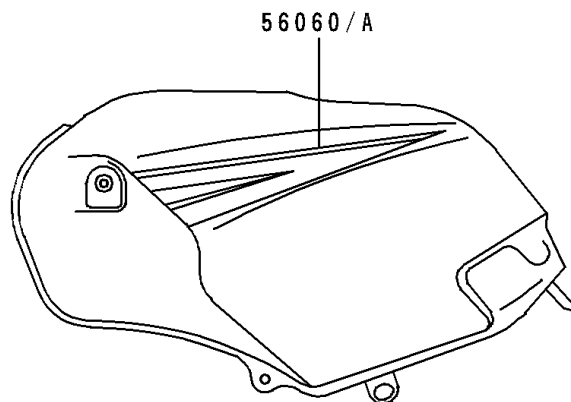

1996 NINJA® 250R PARTS DIAGRAM

Decals(Ebony)(EX250-F10)

F2861

1996 NINJA® 250R PARTS LIST

Decals(Ebony)(EX250-F10)

ITEM NAME	PART NUMBER	QUANTITY
MARK,WINDSHIELD (Ref # 56050)	56050-1054	1
MARK,KAWASAKI (Ref # 56050A)	56050-1876	1
MARK,NINJA,LWR COWLING,LH (Ref # 56050B)	56050-1877	1
MARK,NINJA,LWR COWLING,RH (Ref # 56050C)	56050-1878	1
PATTERN,FUEL TANK,LH (Ref # 56060)	56060-1369	1
PATTERN,FUEL TANK,RH (Ref # 56060A)	56060-1370	1
PATTERN,SIDE COVER,LH (Ref # 56060B)	56060-1371	1
PATTERN,SIDE COVER,RH (Ref # 56060C)	56060-1372	1
PATTERN,SEAT COVER,LH (Ref # 56060D)	56060-1373	1
PATTERN,SEAT COVER,RH (Ref # 56060E)	56060-1374	1
PATTERN,UPP COWLING,UPP,LH (Ref # 56060F)	56060-1375	1
PATTERN,UPP COWLING,UPP,RH (Ref # 56060G)	56060-1376	1
PATTERN,UPP COWLING,CNT,LH (Ref # 56060H)	56060-1377	1
PATTERN,UPP COWLING,CNT,RH (Ref # 56060I)	56060-1378	1
PATTERN,UPP COWLING,LWR,LH (Ref # 56060J)	56060-1379	1
PATTERN,UPP COWLING,LWR,RH (Ref # 56060K)	56060-1380	1