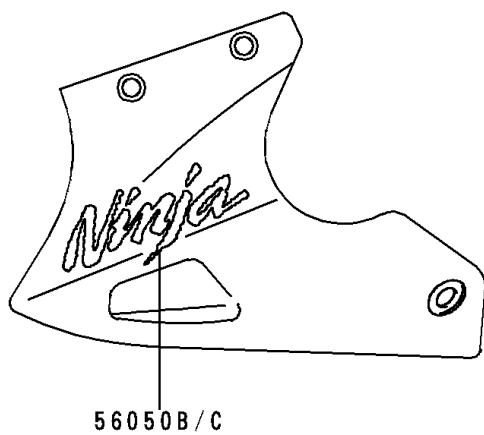

1996 NINJA® 250R PARTS DIAGRAM

Decals(Ebony)(EX250-F10)

F2861

1996 NINJA® 250R PARTS LIST

Decals(Ebony)(EX250-F10)

ITEM NAME	PART NUMBER	QUANTITY
MARK,WINDSHIELD (Ref # 56050)	56050-1054	1
MARK,KAWASAKI (Ref # 56050A)	56050-1876	1
MARK,NINJA,LWR COWLING,LH (Ref # 56050B)	56050-1877	1
MARK,NINJA,LWR COWLING,RH (Ref # 56050C)	56050-1878	1
PATTERN,FUEL TANK,LH (Ref # 56060)	56060-1369	1
PATTERN,FUEL TANK,RH (Ref # 56060A)	56060-1370	1
PATTERN,SIDE COVER,LH (Ref # 56060B)	56060-1371	1
PATTERN,SIDE COVER,RH (Ref # 56060C)	56060-1372	1
PATTERN,SEAT COVER,LH (Ref # 56060D)	56060-1373	1
PATTERN,SEAT COVER,RH (Ref # 56060E)	56060-1374	1
PATTERN,UPP COWLING,UPP,LH (Ref # 56060F)	56060-1375	1
PATTERN,UPP COWLING,UPP,RH (Ref # 56060G)	56060-1376	1
PATTERN,UPP COWLING,CNT,LH (Ref # 56060H)	56060-1377	1
PATTERN,UPP COWLING,CNT,RH (Ref # 56060I)	56060-1378	1
PATTERN,UPP COWLING,LWR,LH (Ref # 56060J)	56060-1379	1
PATTERN,UPP COWLING,LWR,RH (Ref # 56060K)	56060-1380	1