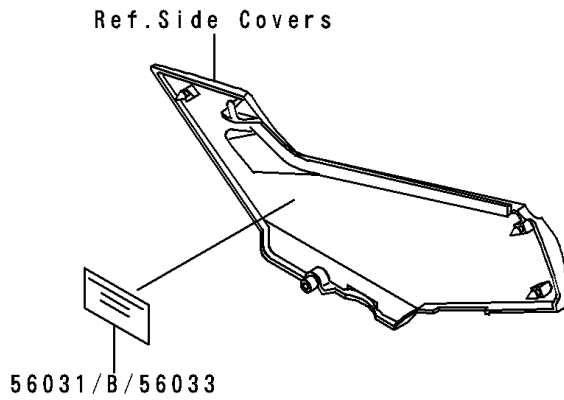

1996 NINJA® 250R PARTS DIAGRAM

Labels

F2860

1996 NINJA® 250R PARTS LIST

Labels

ITEM NAME	PART NUMBER	QUANTITY
LABEL-MANUAL,OIL&OIL FILTER (Ref # 56031)	56031-1451	1
LABEL-MANUAL,DAILY SAFETY (Ref # 56031A)	56031-1453	1
LABEL-MANUAL,CHAIN (Ref # 56031D)	56031-1972	1
LABEL-MANUAL,OIL&OIL FILTER (Ref # 56031B)	56031-1672	1
LABEL-MANUAL,DAILY SAFETY (Ref # 56031C)	56031-1675	1
LABEL-SPECIFICATION,TIRE&LOAD (Ref # 56037)	56037-1401	1
LABEL-SPECIFICATION,TIRE&LOAD (Ref # 56037A)	56037-1492	1
LABEL-WARNING,BREAK IN CAUTION (Ref # 56040)	56040-1007	1
LABEL-WARNING,EVAPO (Ref # 56040A)	56040-1121	1
LABEL-CERTIFICATION,EVAPO ROUT (Ref # 59461)	59461-1981	1