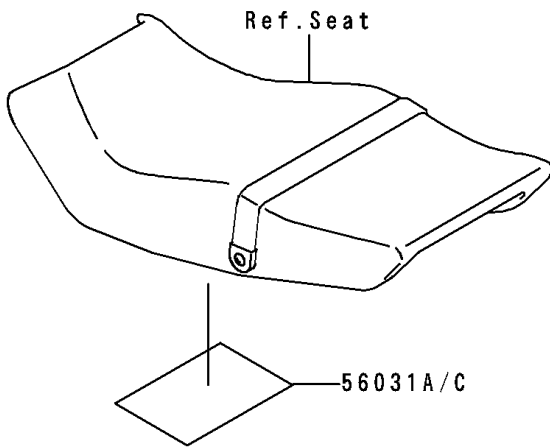

1996 NINJA® 250R PARTS DIAGRAM

Labels

F2860

1996 NINJA® 250R PARTS LIST

Labels

ITEM NAME	PART NUMBER	QUANTITY
LABEL-MANUAL,OIL&OIL FILTER (Ref # 56031)	56031-1451	1
LABEL-MANUAL,DAILY SAFETY (Ref # 56031A)	56031-1453	1
LABEL-MANUAL,CHAIN (Ref # 56031D)	56031-1972	1
LABEL-MANUAL,OIL&OIL FILTER (Ref # 56031B)	56031-1672	1
LABEL-MANUAL,DAILY SAFETY (Ref # 56031C)	56031-1675	1
LABEL-SPECIFICATION,TIRE&LOAD (Ref # 56037)	56037-1401	1
LABEL-SPECIFICATION,TIRE&LOAD (Ref # 56037A)	56037-1492	1
LABEL-WARNING,BREAK IN CAUTION (Ref # 56040)	56040-1007	1
LABEL-WARNING,EVAPO (Ref # 56040A)	56040-1121	1
LABEL-CERTIFICATION,EVAPO ROUT (Ref # 59461)	59461-1981	1