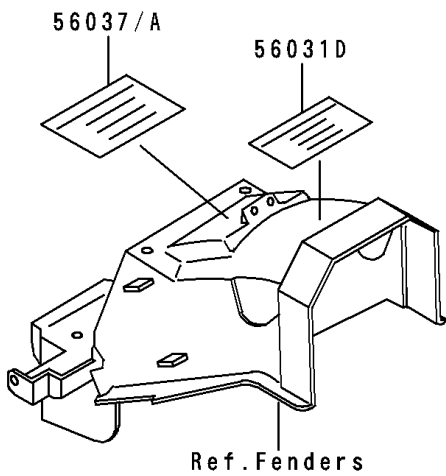

1996 NINJA® 250R PARTS DIAGRAM

Labels

F2860

1996 NINJA® 250R PARTS LIST

Labels

ITEM NAME	PART NUMBER	QUANTITY
LABEL-MANUAL,OIL&OIL FILTER (Ref # 56031)	56031-1451	1
LABEL-MANUAL,DAILY SAFETY (Ref # 56031A)	56031-1453	1
LABEL-MANUAL,CHAIN (Ref # 56031D)	56031-1972	1
LABEL-MANUAL,OIL&OIL FILTER (Ref # 56031B)	56031-1672	1
LABEL-MANUAL,DAILY SAFETY (Ref # 56031C)	56031-1675	1
LABEL-SPECIFICATION,TIRE&LOAD (Ref # 56037)	56037-1401	1
LABEL-SPECIFICATION,TIRE&LOAD (Ref # 56037A)	56037-1492	1
LABEL-WARNING,BREAK IN CAUTION (Ref # 56040)	56040-1007	1
LABEL-WARNING,EVAPO (Ref # 56040A)	56040-1121	1
LABEL-CERTIFICATION,EVAPO ROUT (Ref # 59461)	59461-1981	1