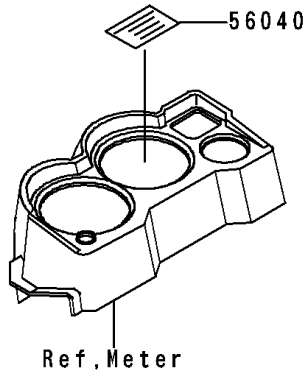

1996 NINJA® 250R PARTS DIAGRAM

Labels

F2860

1996 NINJA® 250R PARTS LIST

Labels

ITEM NAME	PART NUMBER	QUANTITY
LABEL-MANUAL,OIL&OIL FILTER (Ref # 56031)	56031-1451	1
LABEL-MANUAL,DAILY SAFETY (Ref # 56031A)	56031-1453	1
LABEL-MANUAL,CHAIN (Ref # 56031D)	56031-1972	1
LABEL-MANUAL,OIL&OIL FILTER (Ref # 56031B)	56031-1672	1
LABEL-MANUAL,DAILY SAFETY (Ref # 56031C)	56031-1675	1
LABEL-SPECIFICATION,TIRE&LOAD (Ref # 56037)	56037-1401	1
LABEL-SPECIFICATION,TIRE&LOAD (Ref # 56037A)	56037-1492	1
LABEL-WARNING,BREAK IN CAUTION (Ref # 56040)	56040-1007	1
LABEL-WARNING,EVAPO (Ref # 56040A)	56040-1121	1
LABEL-CERTIFICATION,EVAPO ROUT (Ref # 59461)	59461-1981	1