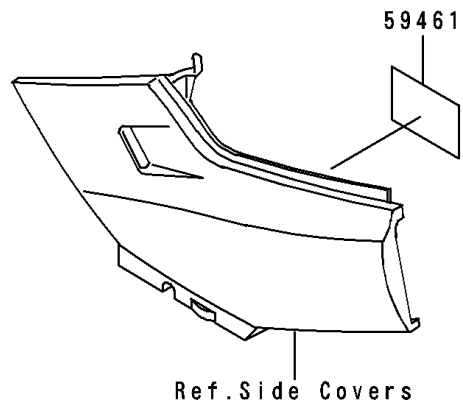

1996 NINJA® 250R PARTS DIAGRAM

Labels

F2860

1996 NINJA® 250R PARTS LIST

Labels

ITEM NAME	PART NUMBER	QUANTITY
LABEL-MANUAL,OIL&OIL FILTER (Ref # 56031)	56031-1451	1
LABEL-MANUAL,DAILY SAFETY (Ref # 56031A)	56031-1453	1
LABEL-MANUAL,CHAIN (Ref # 56031D)	56031-1972	1
LABEL-MANUAL,OIL&OIL FILTER (Ref # 56031B)	56031-1672	1
LABEL-MANUAL,DAILY SAFETY (Ref # 56031C)	56031-1675	1
LABEL-SPECIFICATION,TIRE&LOAD (Ref # 56037)	56037-1401	1
LABEL-SPECIFICATION,TIRE&LOAD (Ref # 56037A)	56037-1492	1
LABEL-WARNING,BREAK IN CAUTION (Ref # 56040)	56040-1007	1
LABEL-WARNING,EVAPO (Ref # 56040A)	56040-1121	1
LABEL-CERTIFICATION,EVAPO ROUT (Ref # 59461)	59461-1981	1