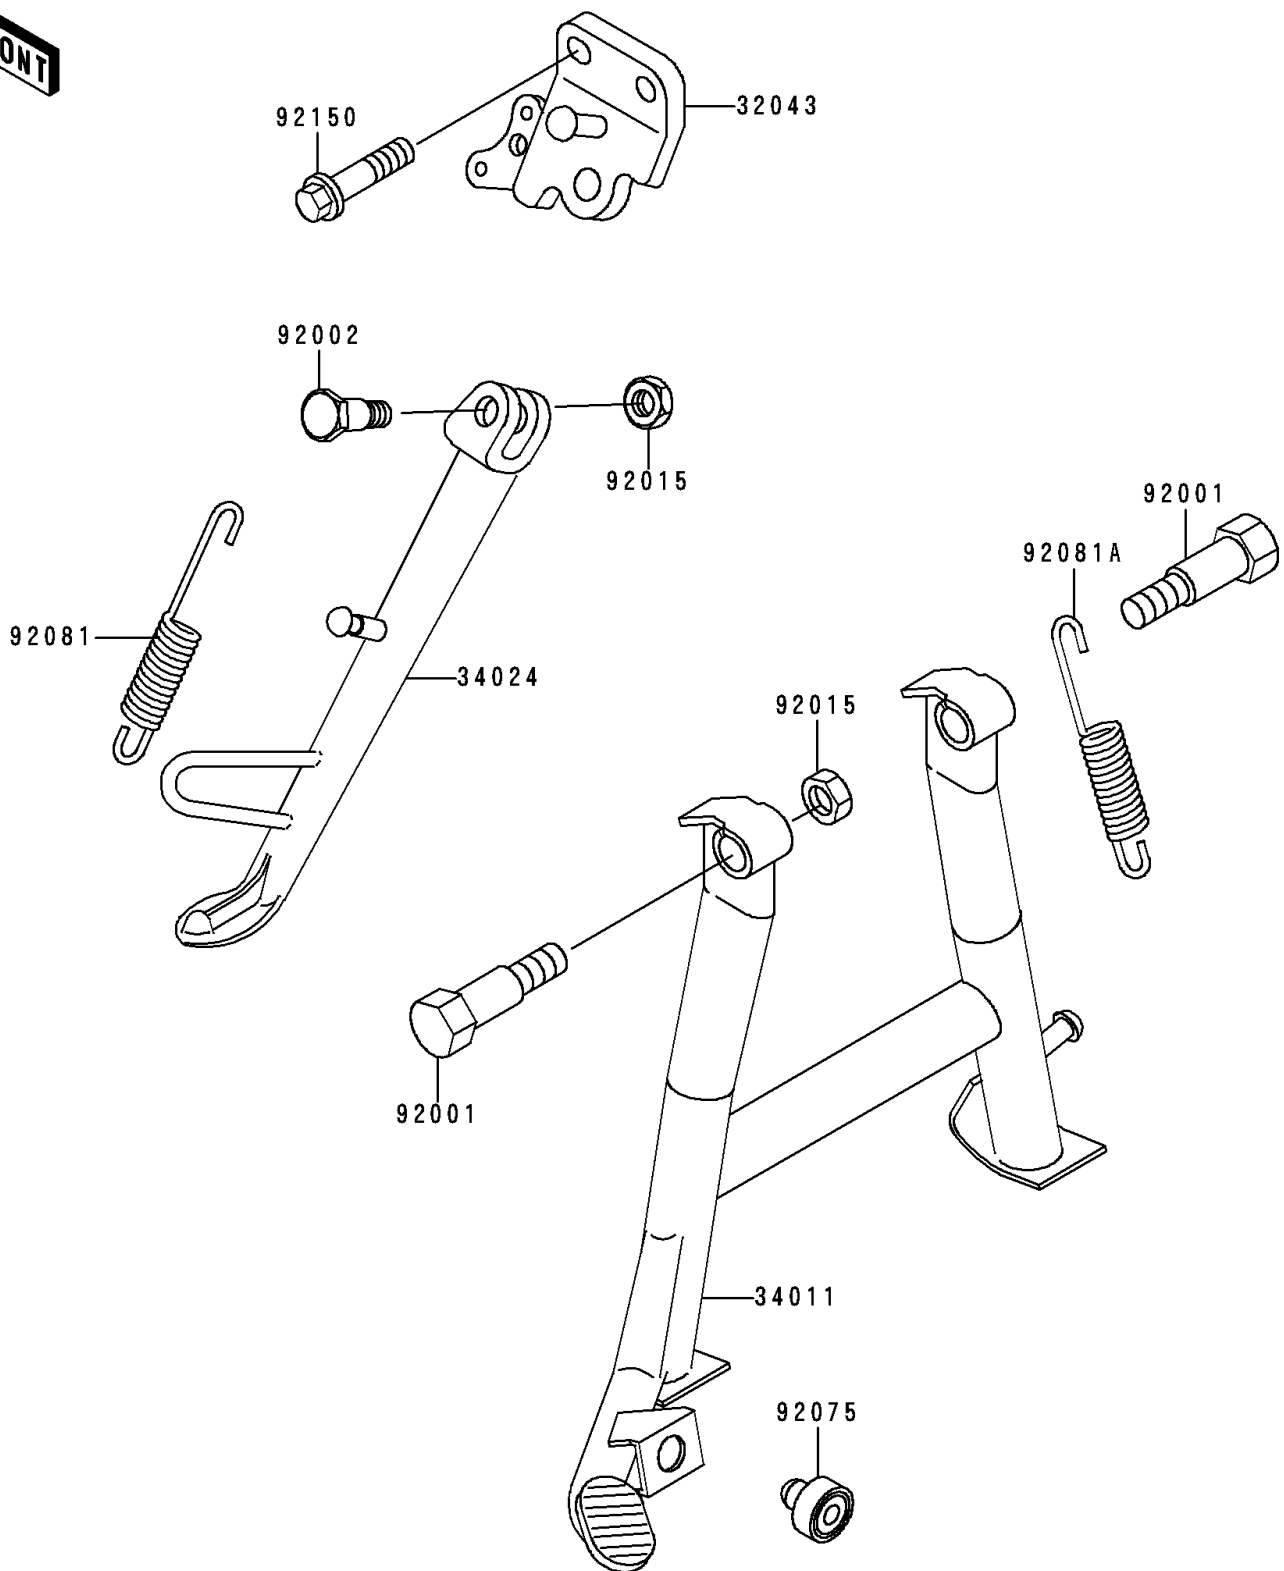

1996 NINJA® 250R PARTS DIAGRAM

Stand(s)

F2190

1996 NINJA® 250R PARTS LIST

Stand(s)

ITEM NAME	PART NUMBER	QUANTITY
BRACKET-STAND,SIDE (Ref # 32043)	32043-1317	1
STAND-CENTER (Ref # 34011)	34011-1128	1
STAND-SIDE (Ref # 34024)	34024-1230	1
BOLT,CENTER STAND (Ref # 92001)	92001-1214	1
BOLT,SIDE STAND (Ref # 92002)	92002-1813	1
NUT,LOCK,10MM,BLACK (Ref # 92015)	92015-1188	1
DAMPER (Ref # 92075)	92075-015	1
SPRING,SIDE STAND (Ref # 92081)	92081-1727	1
SPRING,CENTER STAND (Ref # 92081A)	92081-1834	1
BOLT,FLANGED,10X25 (Ref # 92150)	92150-1065	1