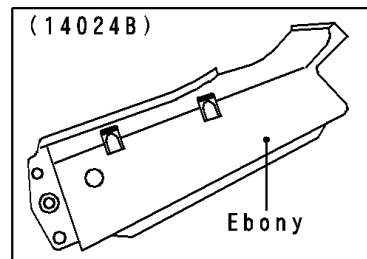

## 1996 NINJA® 250R PARTS DIAGRAM

Fenders

F2170

### Fenders

ITEM NAME	PART NUMBER	QUANTITY
BOLT-FLANGED (Ref # 130)	130D0625	1
BOLT-FLANGED,6X16 (Ref # 130A)	130G0616	1
BRACKET,TAIL LAMP (Ref # 11045)	11045-1639	1
COVER,TAIL,EBONY (Ref # 14024K)	14024-5216-H8	1
FENDER-ASSY-FRONT,EBONY (Ref # 35001B)	35001-1130-H8	1
FENDER-REAR,RR,BLACK (Ref # 35023)	35023-1220-6Z	1
FENDER-REAR,FR (Ref # 35023A)	35023-1224	1
BOLT,6X20 (Ref # 92001)	92001-1773	1
BOLT,6X25 (Ref # 92002)	92002-1135	1
BOLT,FLANGED,8X16 (Ref # 92002A)	92002-1200	1
BOLT,6X14 (Ref # 92002B)	92002-1351	1
NUT,CLAMP,6MM (Ref # 92015)	92015-1678	1
CLAMP,CABLE (Ref # 92037)	92037-1459	1
CLAMP,HOSE (Ref # 92037A)	92037-1827	1
DAMPER (Ref # 92075)	92075-1867	1