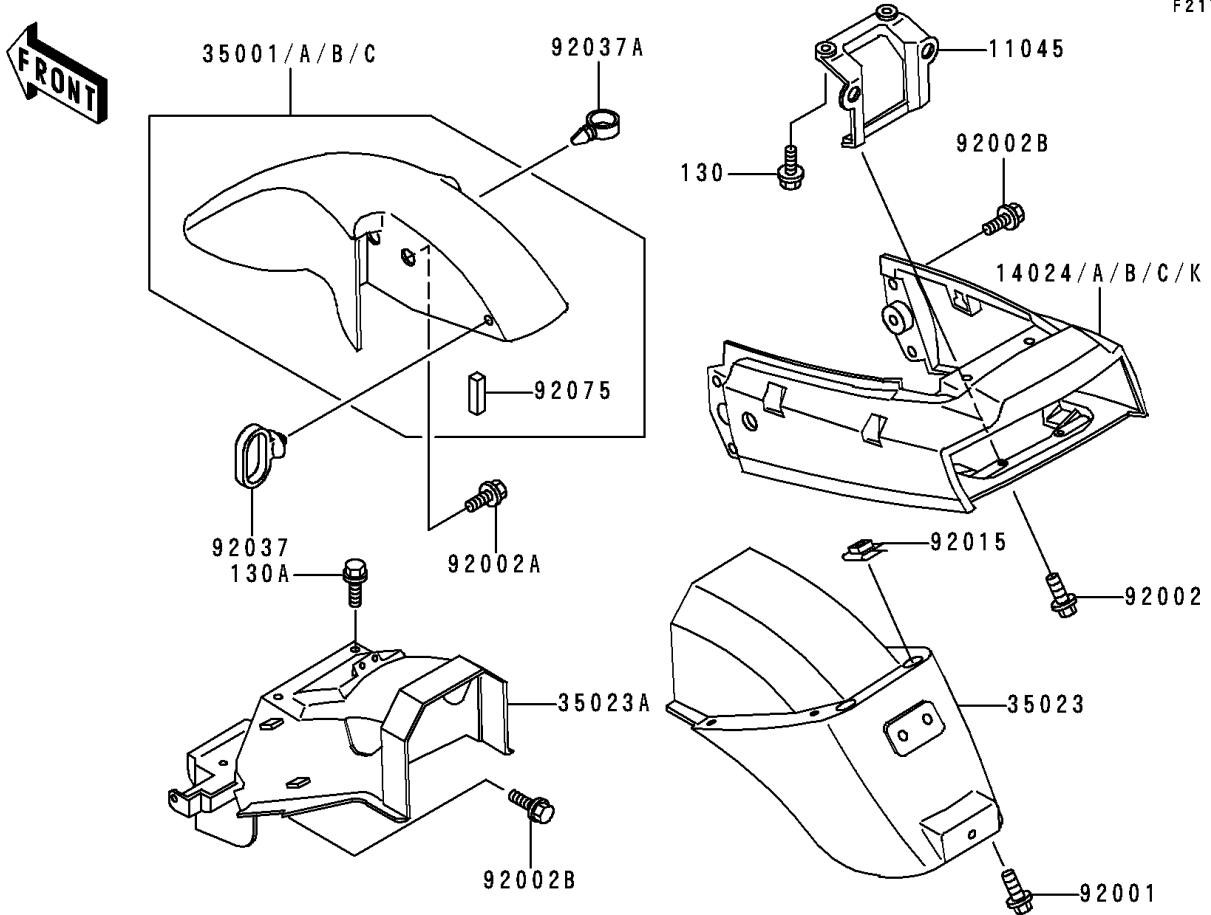

## 1996 NINJA® 250R PARTS DIAGRAM

Fenders

F2170

## 1996 NINJA® 250R PARTS LIST

### Fenders

ITEM NAME	PART NUMBER	QUANTITY
BOLT-FLANGED (Ref # 130)	130D0625	1
BOLT-FLANGED,6X16 (Ref # 130A)	130G0616	1
BRACKET,TAIL LAMP (Ref # 11045)	11045-1639	1
COVER,TAIL,EBONY (Ref # 14024K)	14024-5216-H8	1
FENDER-ASSY-FRONT,EBONY (Ref # 35001B)	35001-1130-H8	1
FENDER-REAR,RR,BLACK (Ref # 35023)	35023-1220-6Z	1
FENDER-REAR,FR (Ref # 35023A)	35023-1224	1
BOLT,6X20 (Ref # 92001)	92001-1773	1
BOLT,6X25 (Ref # 92002)	92002-1135	1
BOLT,FLANGED,8X16 (Ref # 92002A)	92002-1200	1
BOLT,6X14 (Ref # 92002B)	92002-1351	1
NUT,CLAMP,6MM (Ref # 92015)	92015-1678	1
CLAMP,CABLE (Ref # 92037)	92037-1459	1
CLAMP,HOSE (Ref # 92037A)	92037-1827	1
DAMPER (Ref # 92075)	92075-1867	1