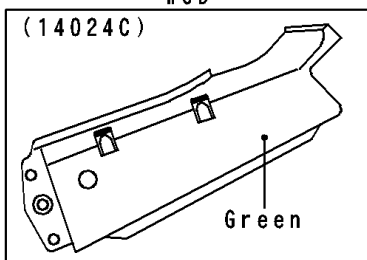

## 1996 NINJA® 250R PARTS DIAGRAM

Fenders

F2170

### Fenders

ITEM NAME	PART NUMBER	QUANTITY
BOLT-FLANGED (Ref # 130)	130D0625	1
BOLT-FLANGED,6X16 (Ref # 130A)	130G0616	1
BRACKET,TAIL LAMP (Ref # 11045)	11045-1639	1
COVER,TAIL,EBONY (Ref # 14024K)	14024-5216-H8	1
FENDER-ASSY-FRONT,EBONY (Ref # 35001B)	35001-1130-H8	1
FENDER-REAR,RR,BLACK (Ref # 35023)	35023-1220-6Z	1
FENDER-REAR,FR (Ref # 35023A)	35023-1224	1
BOLT,6X20 (Ref # 92001)	92001-1773	1
BOLT,6X25 (Ref # 92002)	92002-1135	1
BOLT,FLANGED,8X16 (Ref # 92002A)	92002-1200	1
BOLT,6X14 (Ref # 92002B)	92002-1351	1
NUT,CLAMP,6MM (Ref # 92015)	92015-1678	1
CLAMP,CABLE (Ref # 92037)	92037-1459	1
CLAMP,HOSE (Ref # 92037A)	92037-1827	1
DAMPER (Ref # 92075)	92075-1867	1