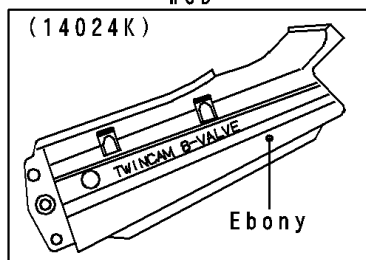

## 1996 NINJA® 250R PARTS DIAGRAM

Fenders

F2170

### Fenders

ITEM NAME	PART NUMBER	QUANTITY
BOLT-FLANGED (Ref # 130)	130D0625	1
BOLT-FLANGED,6X16 (Ref # 130A)	130G0616	1
BRACKET,TAIL LAMP (Ref # 11045)	11045-1639	1
COVER,TAIL,EBONY (Ref # 14024K)	14024-5216-H8	1
FENDER-ASSY-FRONT,EBONY (Ref # 35001B)	35001-1130-H8	1
FENDER-REAR,RR,BLACK (Ref # 35023)	35023-1220-6Z	1
FENDER-REAR,FR (Ref # 35023A)	35023-1224	1
BOLT,6X20 (Ref # 92001)	92001-1773	1
BOLT,6X25 (Ref # 92002)	92002-1135	1
BOLT,FLANGED,8X16 (Ref # 92002A)	92002-1200	1
BOLT,6X14 (Ref # 92002B)	92002-1351	1
NUT,CLAMP,6MM (Ref # 92015)	92015-1678	1
CLAMP,CABLE (Ref # 92037)	92037-1459	1
CLAMP,HOSE (Ref # 92037A)	92037-1827	1
DAMPER (Ref # 92075)	92075-1867	1