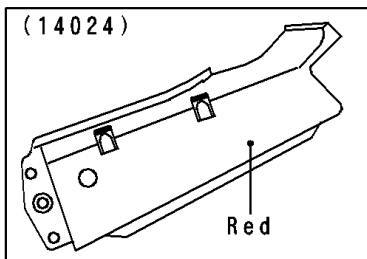

## 1996 NINJA® 250R PARTS DIAGRAM

Fenders

F2170

### Fenders

ITEM NAME	PART NUMBER	QUANTITY
BOLT-FLANGED (Ref # 130)	130D0625	1
BOLT-FLANGED,6X16 (Ref # 130A)	130G0616	1
BRACKET,TAIL LAMP (Ref # 11045)	11045-1639	1
COVER,TAIL,EBONY (Ref # 14024K)	14024-5216-H8	1
FENDER-ASSY-FRONT,EBONY (Ref # 35001B)	35001-1130-H8	1
FENDER-REAR,RR,BLACK (Ref # 35023)	35023-1220-6Z	1
FENDER-REAR,FR (Ref # 35023A)	35023-1224	1
BOLT,6X20 (Ref # 92001)	92001-1773	1
BOLT,6X25 (Ref # 92002)	92002-1135	1
BOLT,FLANGED,8X16 (Ref # 92002A)	92002-1200	1
BOLT,6X14 (Ref # 92002B)	92002-1351	1
NUT,CLAMP,6MM (Ref # 92015)	92015-1678	1
CLAMP,CABLE (Ref # 92037)	92037-1459	1
CLAMP,HOSE (Ref # 92037A)	92037-1827	1
DAMPER (Ref # 92075)	92075-1867	1