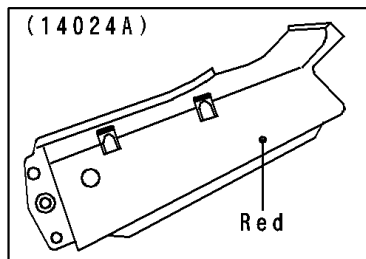

## 1996 NINJA® 250R PARTS DIAGRAM

Fenders

F2170

### Fenders

ITEM NAME	PART NUMBER	QUANTITY
BOLT-FLANGED (Ref # 130)	130D0625	1
BOLT-FLANGED,6X16 (Ref # 130A)	130G0616	1
BRACKET,TAIL LAMP (Ref # 11045)	11045-1639	1
COVER,TAIL,EBONY (Ref # 14024K)	14024-5216-H8	1
FENDER-ASSY-FRONT,EBONY (Ref # 35001B)	35001-1130-H8	1
FENDER-REAR,RR,BLACK (Ref # 35023)	35023-1220-6Z	1
FENDER-REAR,FR (Ref # 35023A)	35023-1224	1
BOLT,6X20 (Ref # 92001)	92001-1773	1
BOLT,6X25 (Ref # 92002)	92002-1135	1
BOLT,FLANGED,8X16 (Ref # 92002A)	92002-1200	1
BOLT,6X14 (Ref # 92002B)	92002-1351	1
NUT,CLAMP,6MM (Ref # 92015)	92015-1678	1
CLAMP,CABLE (Ref # 92037)	92037-1459	1
CLAMP,HOSE (Ref # 92037A)	92037-1827	1
DAMPER (Ref # 92075)	92075-1867	1