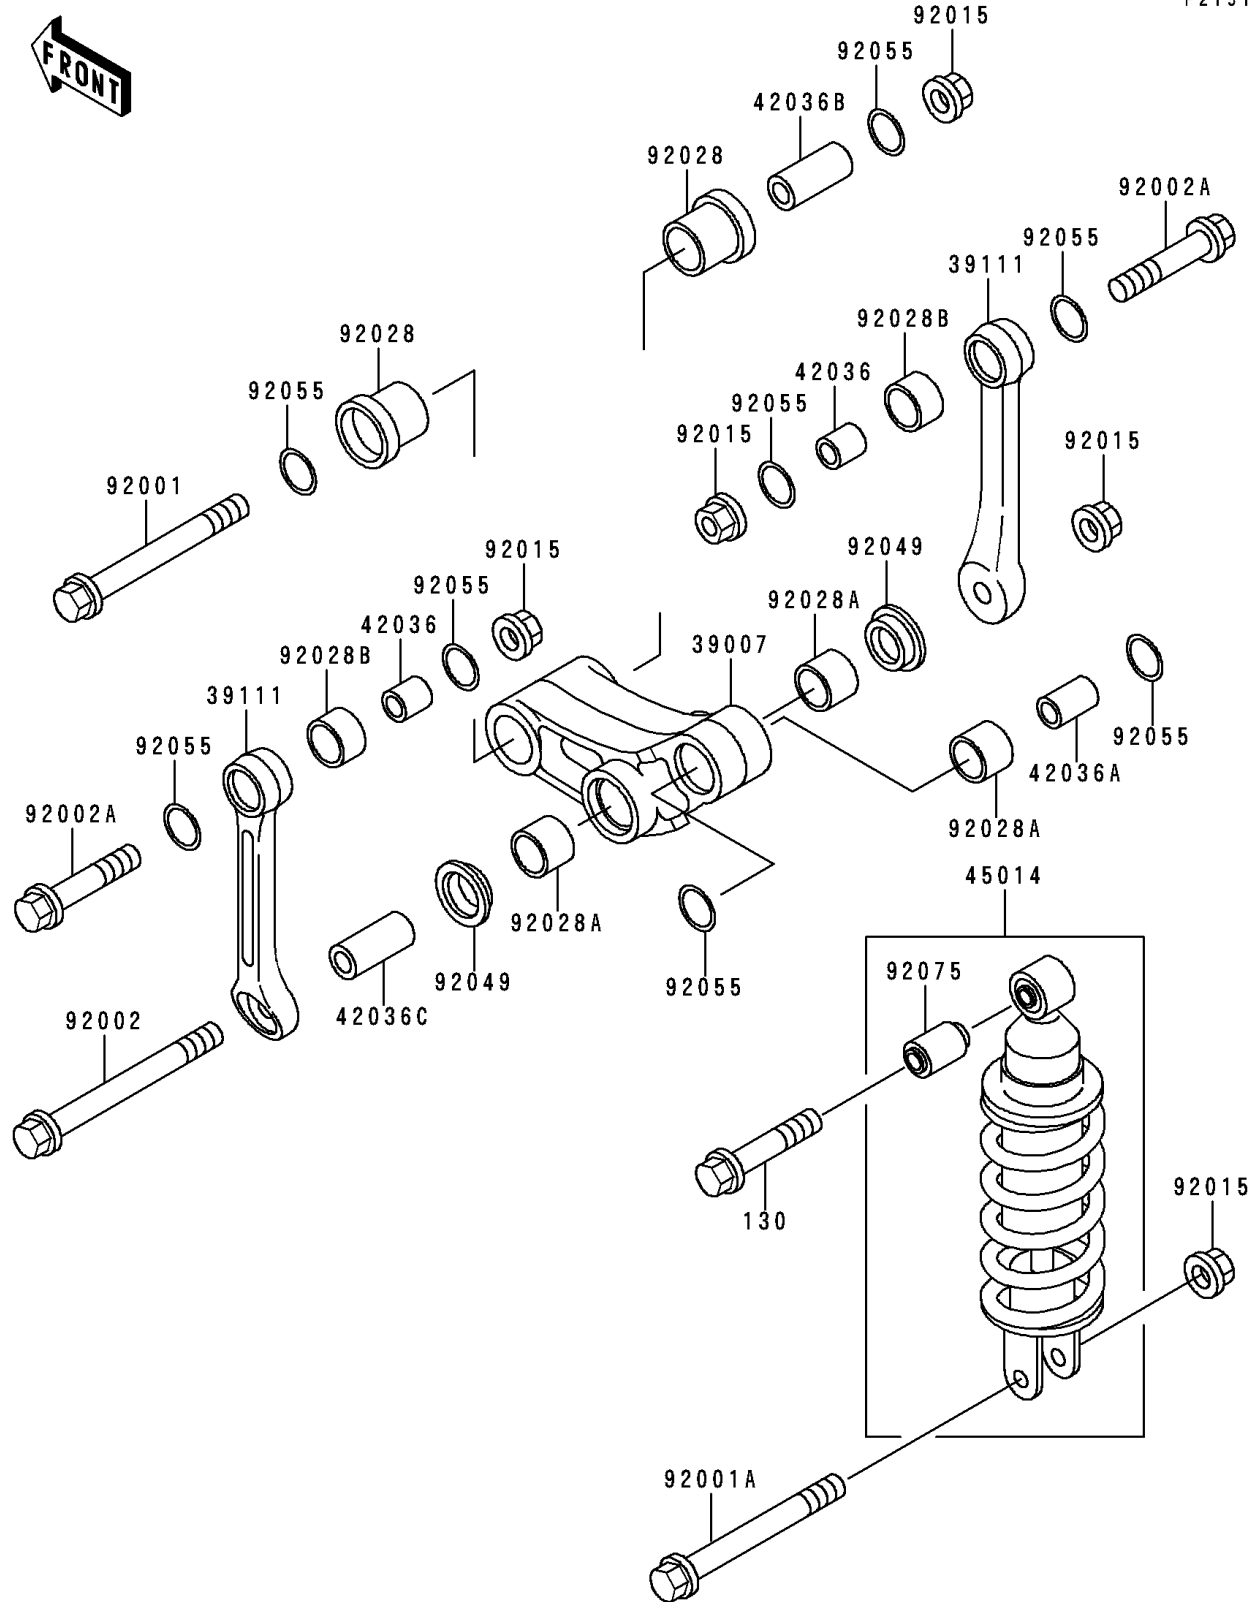

1996 NINJA® 250R PARTS DIAGRAM

Suspension/Shock Absorber

F2151

1996 NINJA® 250R PARTS LIST

Suspension/Shock Absorber

ITEM NAME	PART NUMBER	QUANTITY
BOLT-FLANGED,12X55 (Ref # 130)	130G1255	1
ARM-SUSP,UNI TRAK (Ref # 39007)	39007-1093	1
ROD-TIE,UNI TRAK (Ref # 39111)	39111-1021	1
SLEEVE,12.1X20X22 (Ref # 42036)	42036-1076	1
SLEEVE,ARM,RR (Ref # 42036A)	42036-1077	1
SLEEVE,ARM,FR (Ref # 42036B)	42036-1078	1
SLEEVE,ARM,CNT (Ref # 42036C)	42036-1079	1
SHOCKABSORBER (Ref # 45014)	45014-1406	1
BOLT,12X90 (Ref # 92001)	92001-1937	1
BOLT,12X55 (Ref # 92001A)	92001-1938	1
BOLT,12X110 (Ref # 92002)	92002-1064	1
BOLT,12X45 (Ref # 92002A)	92002-1065	1
NUT,LOCK,12MM (Ref # 92015)	92015-1375	1
BUSHING (Ref # 92028)	92028-1597	1
BUSHING (Ref # 92028A)	92028-1598	1
BUSHING (Ref # 92028B)	92028-1599	1
SEAL-OIL,ARM,CNT (Ref # 92049)	92049-1109	1
RING-O,19.8X2.2 (Ref # 92055)	92055-1215	1
DAMPER,SHOCKABSORBER (Ref # 92075)	92075-1497	1