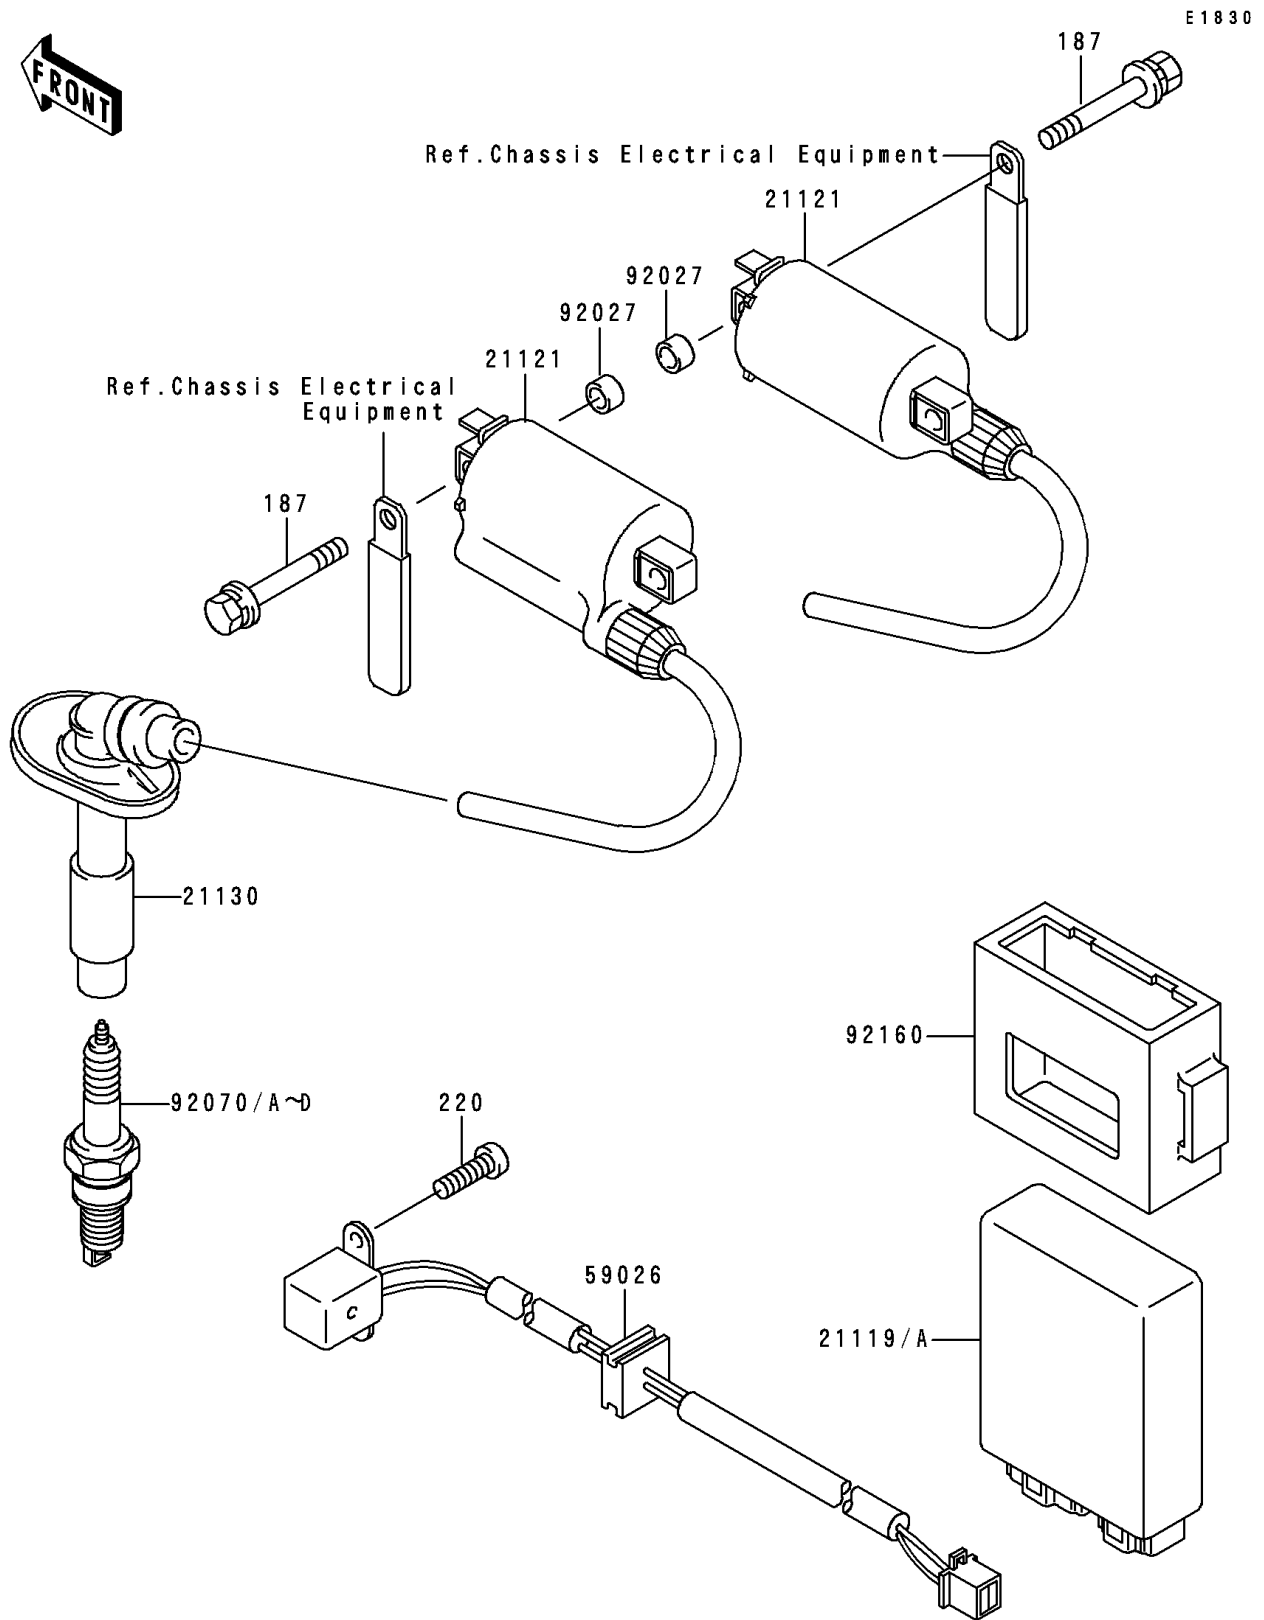

1996 NINJA® 250R PARTS DIAGRAM

Ignition System

1996 NINJA® 250R PARTS LIST

Ignition System

ITEM NAME	PART NUMBER	QUANTITY
BOLT-UPSET-WSP (Ref # 187)	187G0625	1
SCREW-PAN-CROS (Ref # 220)	220B0510	1
COIL-IGNITION (Ref # 21121)	21121-1163	1
CAP-SPARK PLUG (Ref # 21130)	21130-1056	1
COIL-PULSING (Ref # 59026)	59026-1086	1
COLLAR,6.8X10X6 (Ref # 92027)	92027-103	1
DAMPER,IGNITER (Ref # 92160)	92160-1181	1
IGNITER (Ref # 21119)	21119-1415	1
IGNITER (Ref # 21119A)	21119-1443	1
PLUG-SPARK,CR7HSA(NGK) (Ref # 92070)	92070-1154	1
PLUG-SPARK,CR8HSA(NGK) (Ref # 92070A)	92070-1155	1
PLUG-SPARK,U22FSR-U(ND) (Ref # 92070B)		2
PLUG-SPARK,C8HSA(NGK) (Ref # 92070D)	92070-1218	1