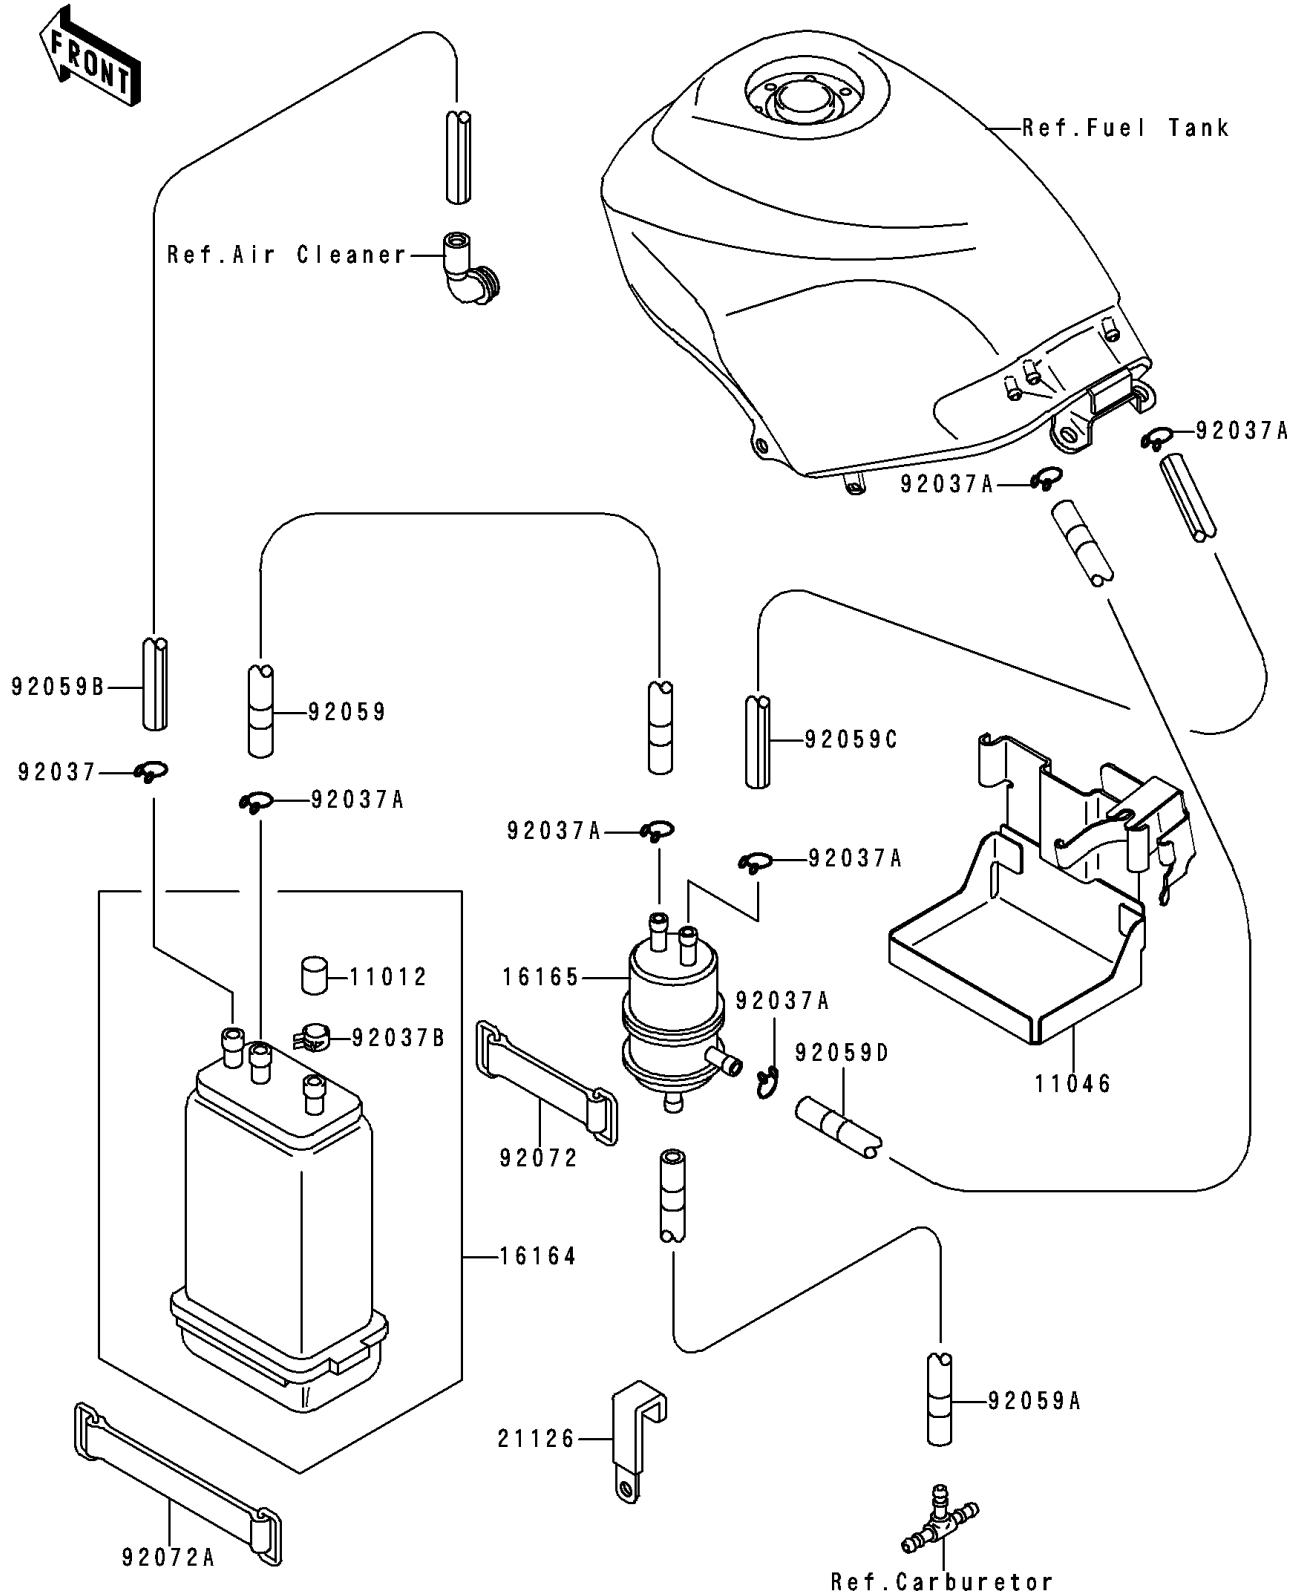

1996 NINJA® 250R PARTS DIAGRAM

Fuel Evaporative System

E1650

1996 NINJA® 250R PARTS LIST

Fuel Evaporative System

ITEM NAME	PART NUMBER	QUANTITY
CAP,CANISTER (Ref # 11012)	11012-1388	1
BRACKET,CANISTER (Ref # 11046)	11046-1238	1
CANISTER (Ref # 16164)	16164-1054	1
SEPARATOR (Ref # 16165)	16165-1001	1
CLAMP,WIRING HARNESS (Ref # 21126)	21126-008	1
CLAMP,HOSE (Ref # 92037)	92037-1104	1
CLAMP,TUBE (Ref # 92037A)	92037-147	1
CLAMP,CANISTER (Ref # 92037B)	92037-1512	1
TUBE,5X10X170,BLUE (Ref # 92059)	92059-1496	1
TUBE,4X9X420,WHITE (Ref # 92059A)	92059-1568	1
TUBE,7X12X830,GREEN (Ref # 92059B)	92059-1806	1
TUBE,5X10X610,BLUE (Ref # 92059C)	92059-1808	1
TUBE,5X10X640,RED (Ref # 92059D)	92059-1952	1
BAND,L=50 (Ref # 92072)	92072-066	1
BAND,BATTERY (Ref # 92072A)	92072-1188	1