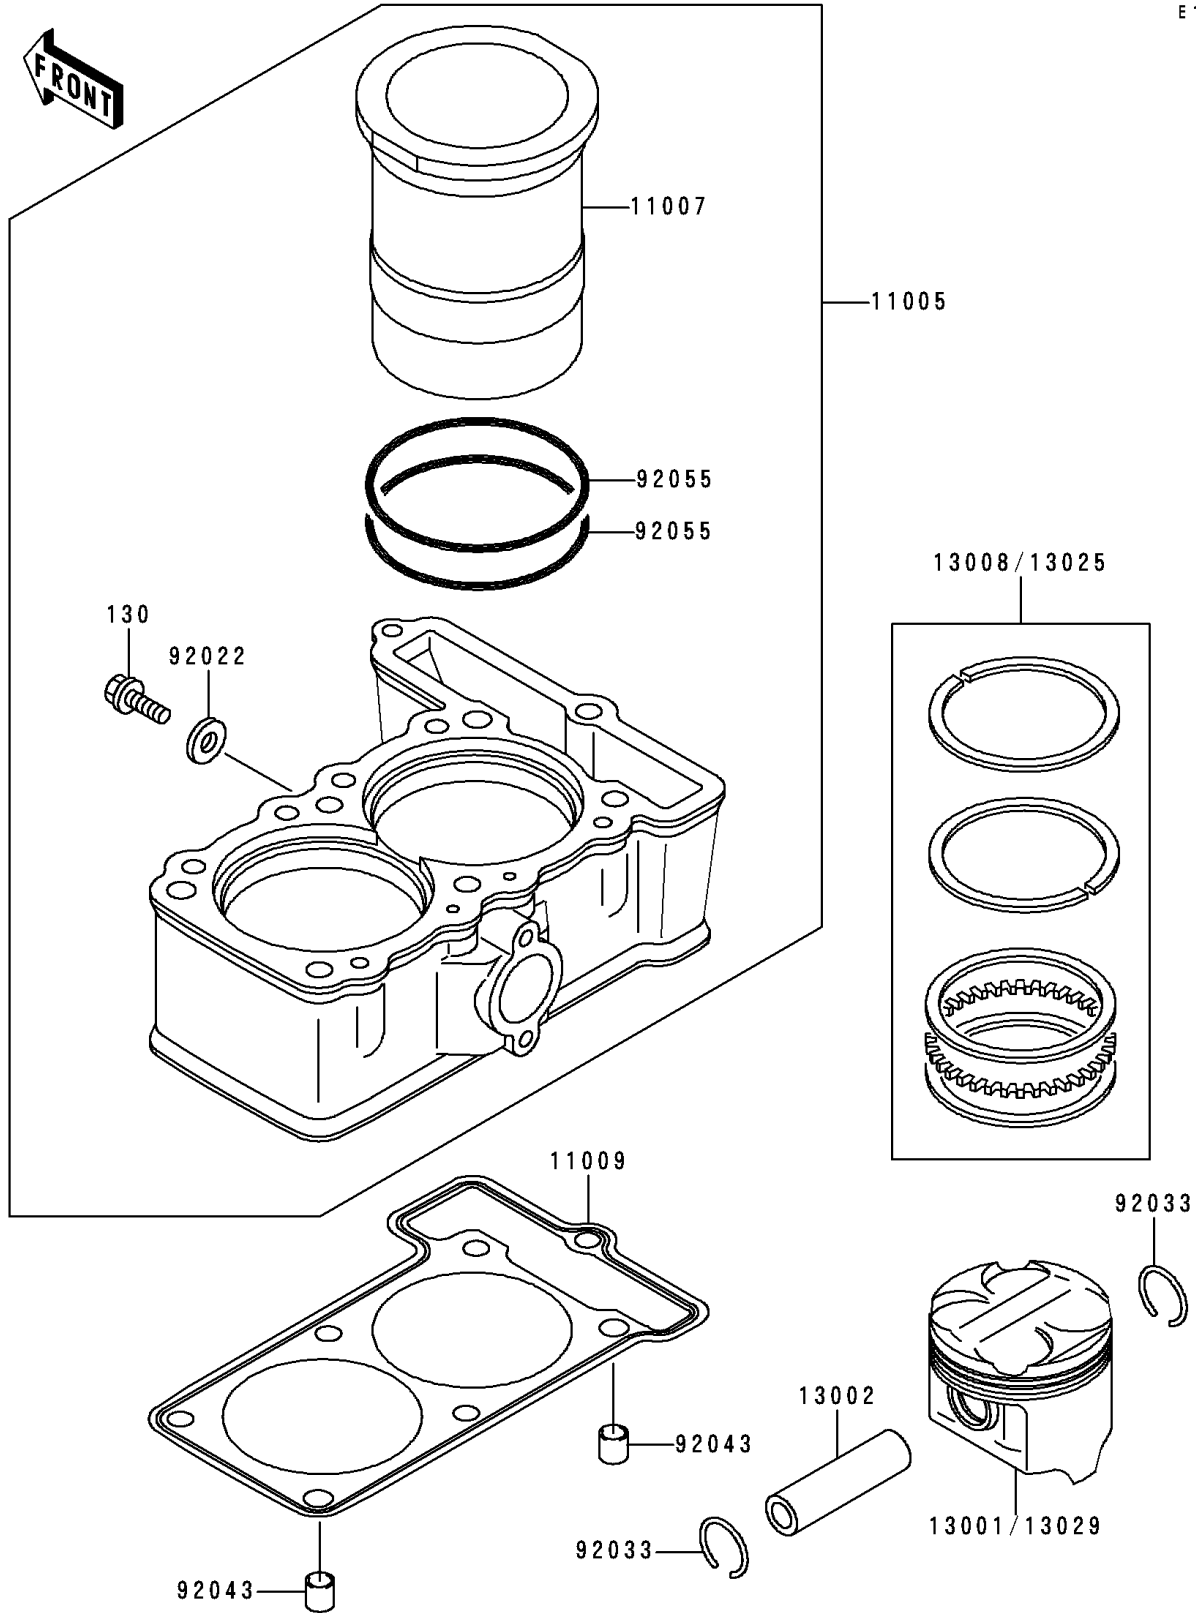

1996 NINJA® 250R PARTS DIAGRAM

Cylinder/Piston(s)

E1120

1996 NINJA® 250R PARTS LIST

Cylinder/Piston(s)

ITEM NAME	PART NUMBER	QUANTITY
BOLT-FLANGED,6X10,BLACK (Ref # 130)	130C0610	1
CYLINDER-ENGINE (Ref # 11005)	11005-1623	1
LINER-CYLINDER (Ref # 11007)	11007-1111	1
GASKET,CYLINDER BASE (Ref # 11009)	11009-1572	1
PISTON-ENGINE,STD (Ref # 13001)	13001-1325	1
PIN-PISTON (Ref # 13002)	13002-1097	1
RING-SET-PISTON,STD (Ref # 13008)	13008-1157	1
RING-SET-PISTON L,O/S,0.50 (Ref # 13025)	13025-1120	1
PISTON-ENGINE L,O/S 0.50 (Ref # 13029)	13029-1201	1
WASHER,6.2X11X1 (Ref # 92022)	92022-304	1
RING-SNAP,PISTON PIN (Ref # 92033)	92033-1161	1
PIN,8.2X10X14 (Ref # 92043)	92043-1264	1
RING-O,68.2X2.4 (Ref # 92055)	92055-1338	1