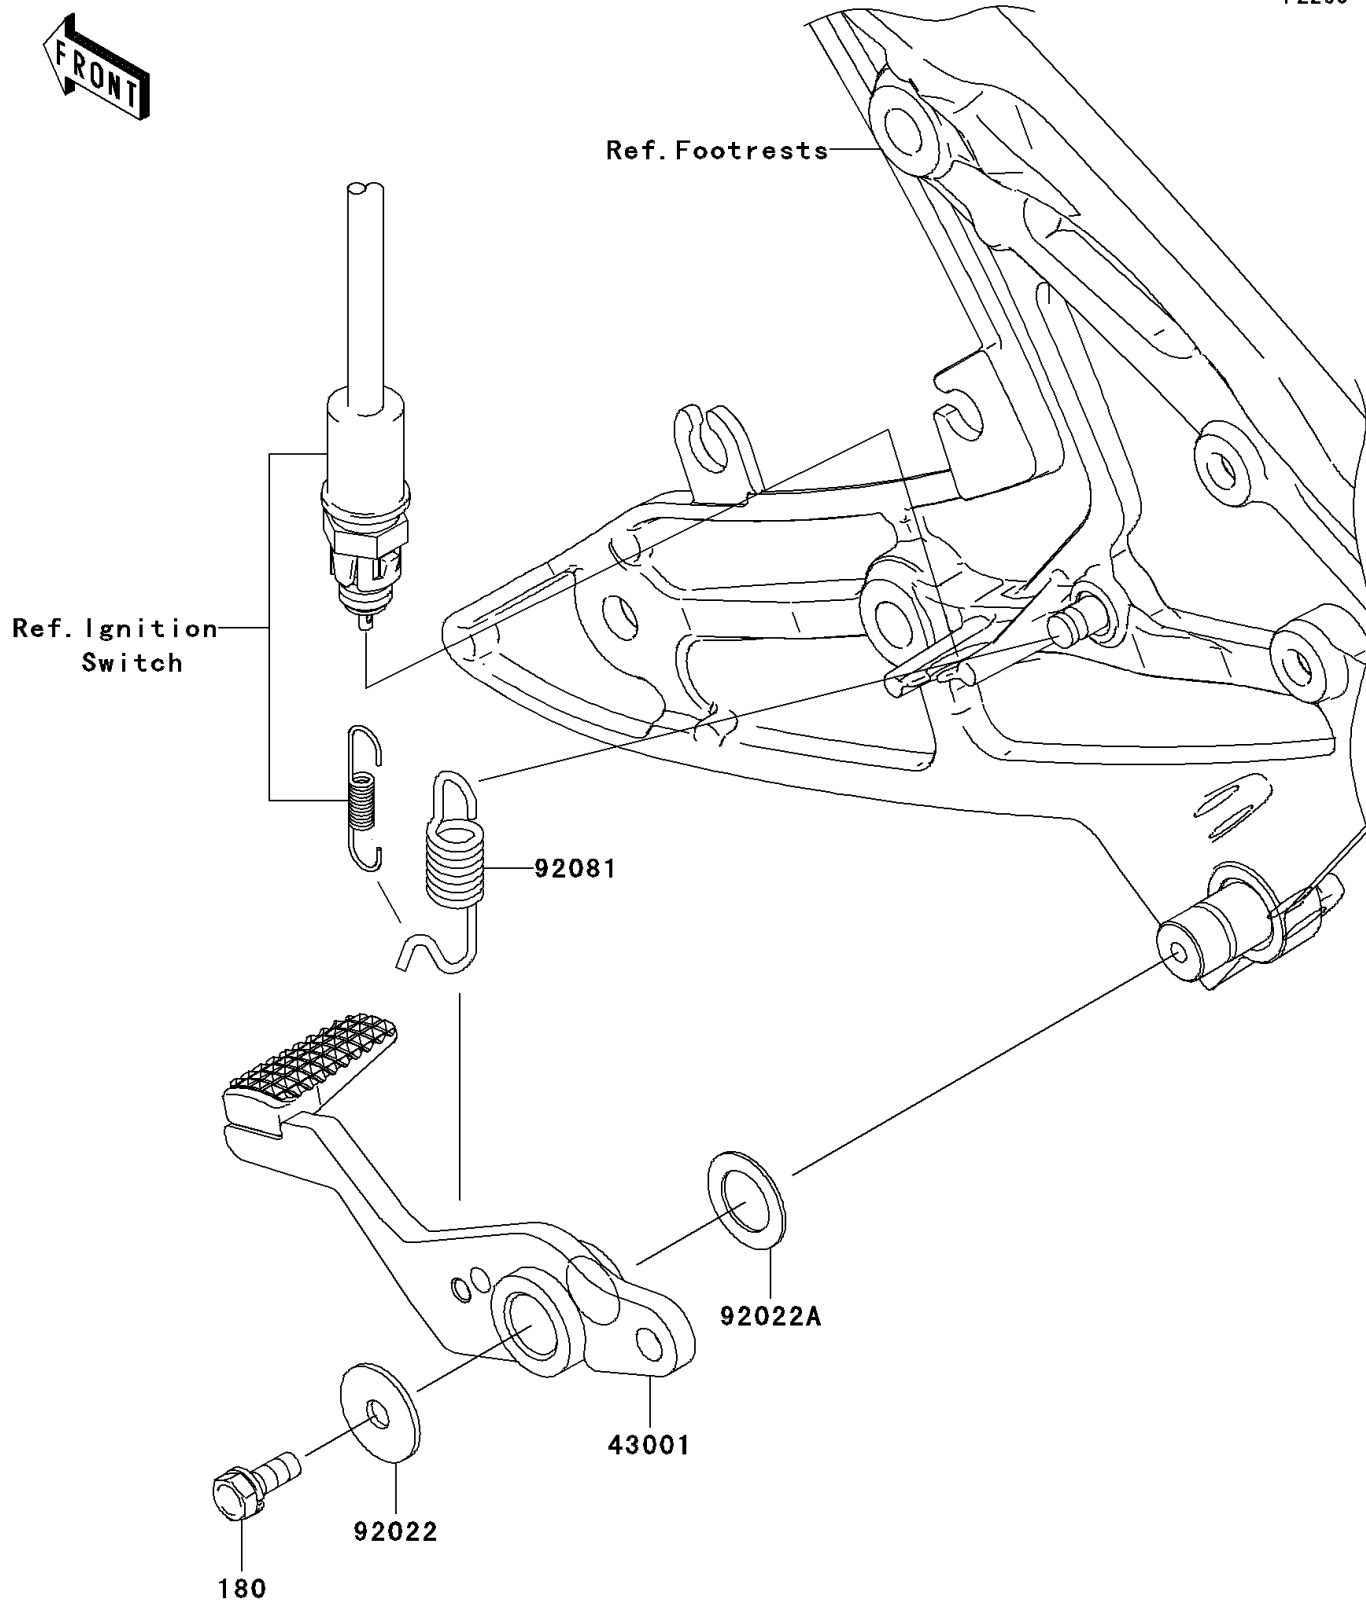

## 2006 PARTS DIAGRAM

Brake Pedal

F2260

## 2006 PARTS LIST

Brake Pedal

ITEM NAME	PART NUMBER	QUANTITY
BOLT-UPSET-WS,6X16 (Ref # 180)	180AA0616	1
LEVER-BRAKE,PEDAL (Ref # 43001)	43001-0051	1
WASHER,7X24X1.6 (Ref # 92022)	92022-228	1
WASHER,15.3X24X1 (Ref # 92022A)	92022-326	1
SPRING,BRAKE PEDAL (Ref # 92081)	92081-1833	1