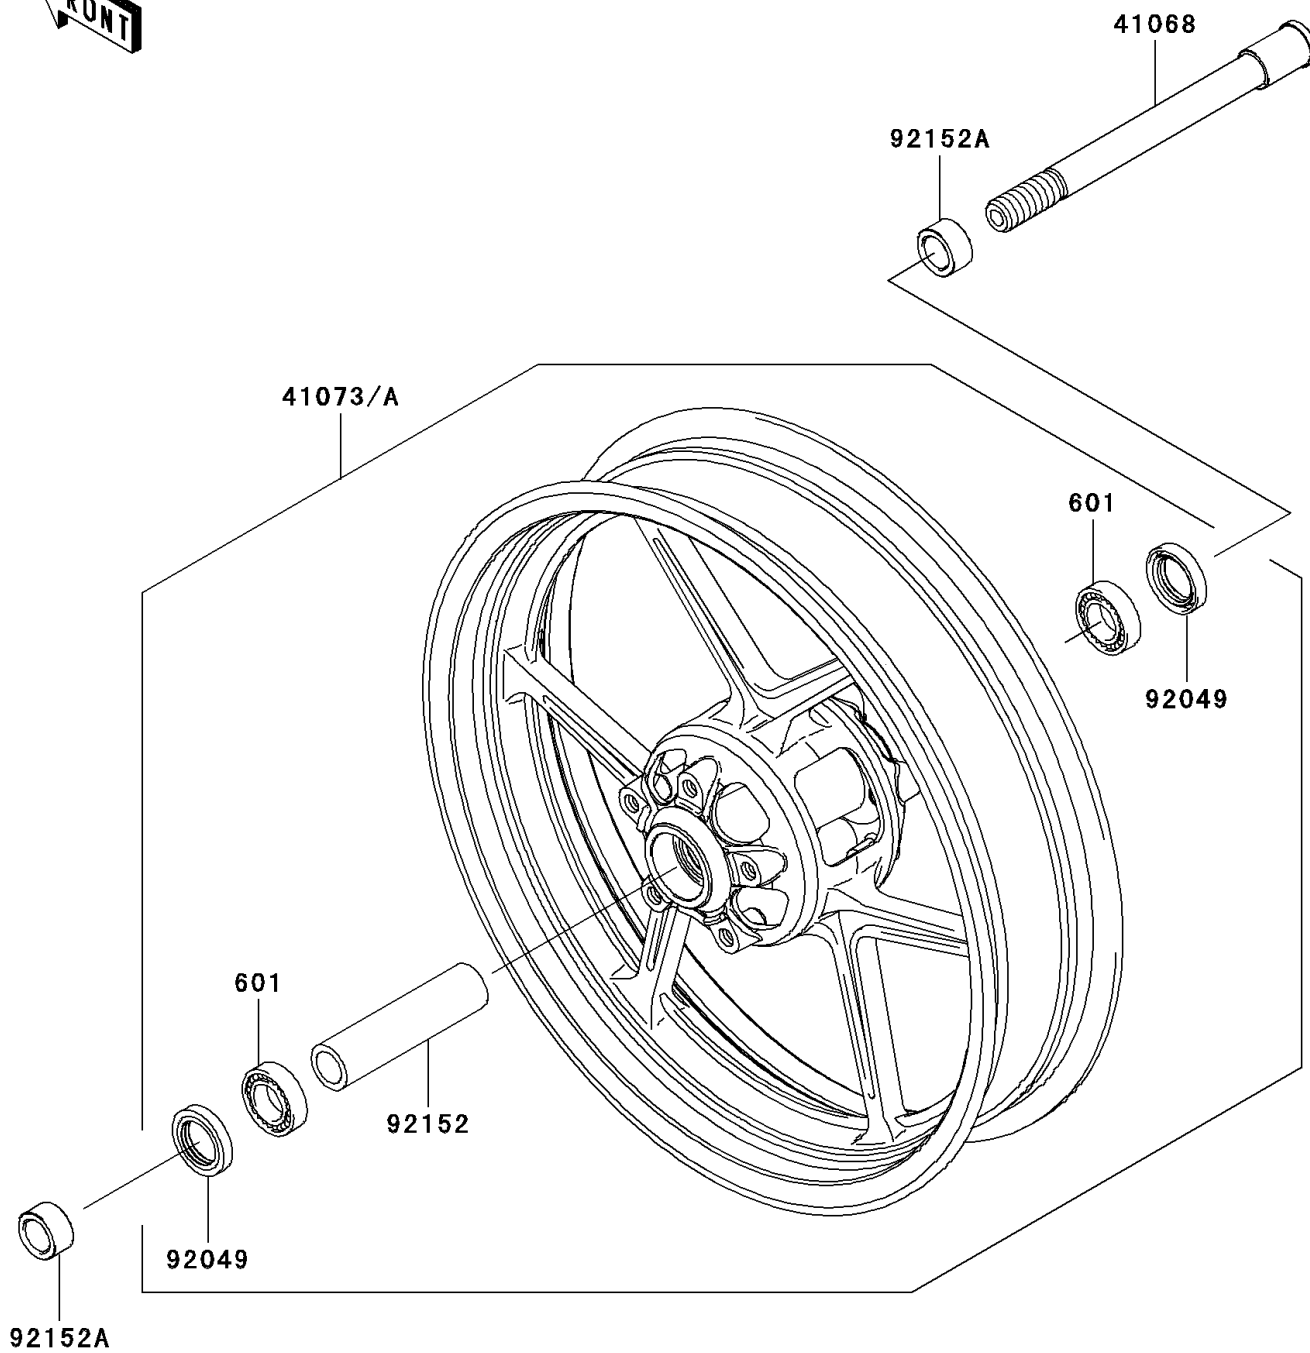

2006 PARTS DIAGRAM

Front Hub

F2230

2006 PARTS LIST

Front Hub

ITEM NAME	PART NUMBER	QUANTITY
BEARING-BALL,#6004UUC3 (Ref # 601)	601B6004UU	1
AXLE,FR (Ref # 41068)	41068-0059	1
WHEEL-ASSY,FR,M.F.P.SILVER (Ref # 41073A)	41073-0053-795	1
SEAL-OIL,BJN30427-C3 (Ref # 92049)	92049-1057	1
COLLAR,FR HUB,L=115 (Ref # 92152)	92152-0087	1
COLLAR,FR AXLE,L=15.5 (Ref # 92152A)	92152-0310	1