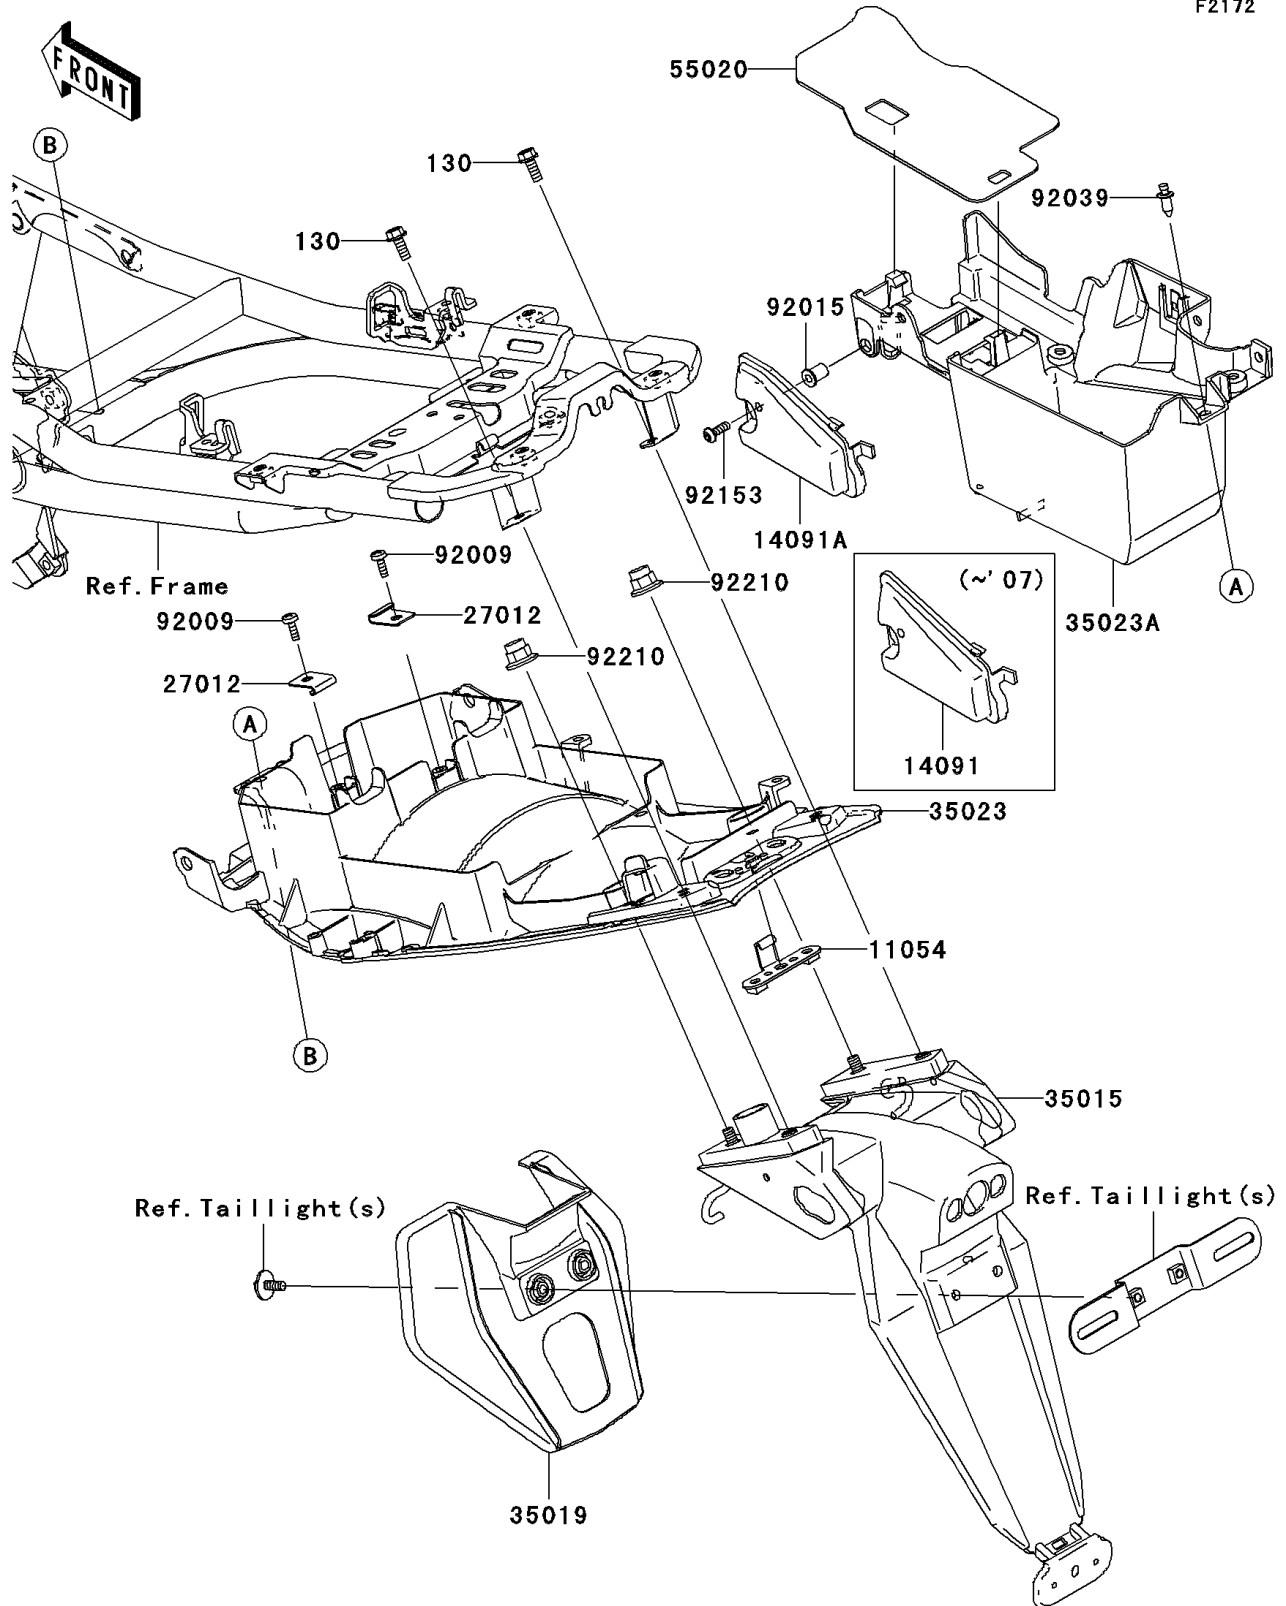

2006 PARTS DIAGRAM

Rear Fender(s)

F2172

2006 PARTS LIST

Rear Fender(s)

ITEM NAME	PART NUMBER	QUANTITY
BOLT-FLANGED,6X18 (Ref # 130)	130BB0618	1
BRACKET,TAIL LAMP (Ref # 11054)	11054-0253	1
COVER,SWITCH MAINTENANCE (Ref # 14091)	14091-0488	1
HOOK,BATTERY CASE (Ref # 27012)	27012-1316	1
FLAP-COMP (Ref # 35015)	35015-0005	1
FLAP (Ref # 35019)	35019-0042	1
FENDER-REAR,RR (Ref # 35023)	35023-0076	1
FENDER-REAR,FR (Ref # 35023A)	35023-0077	1
GUARD,HEAT (Ref # 55020)	55020-0220	1
SCREW,6X14 (Ref # 92009)	92009-3845	1
NUT,WELL,5MM (Ref # 92015)	92015-1757	1
RIVET (Ref # 92039)	92039-1283	1
BOLT,SOCKET,5X16 (Ref # 92153)	92153-1244	1
NUT,CAP,6MM (Ref # 92210)	92210-0170	1