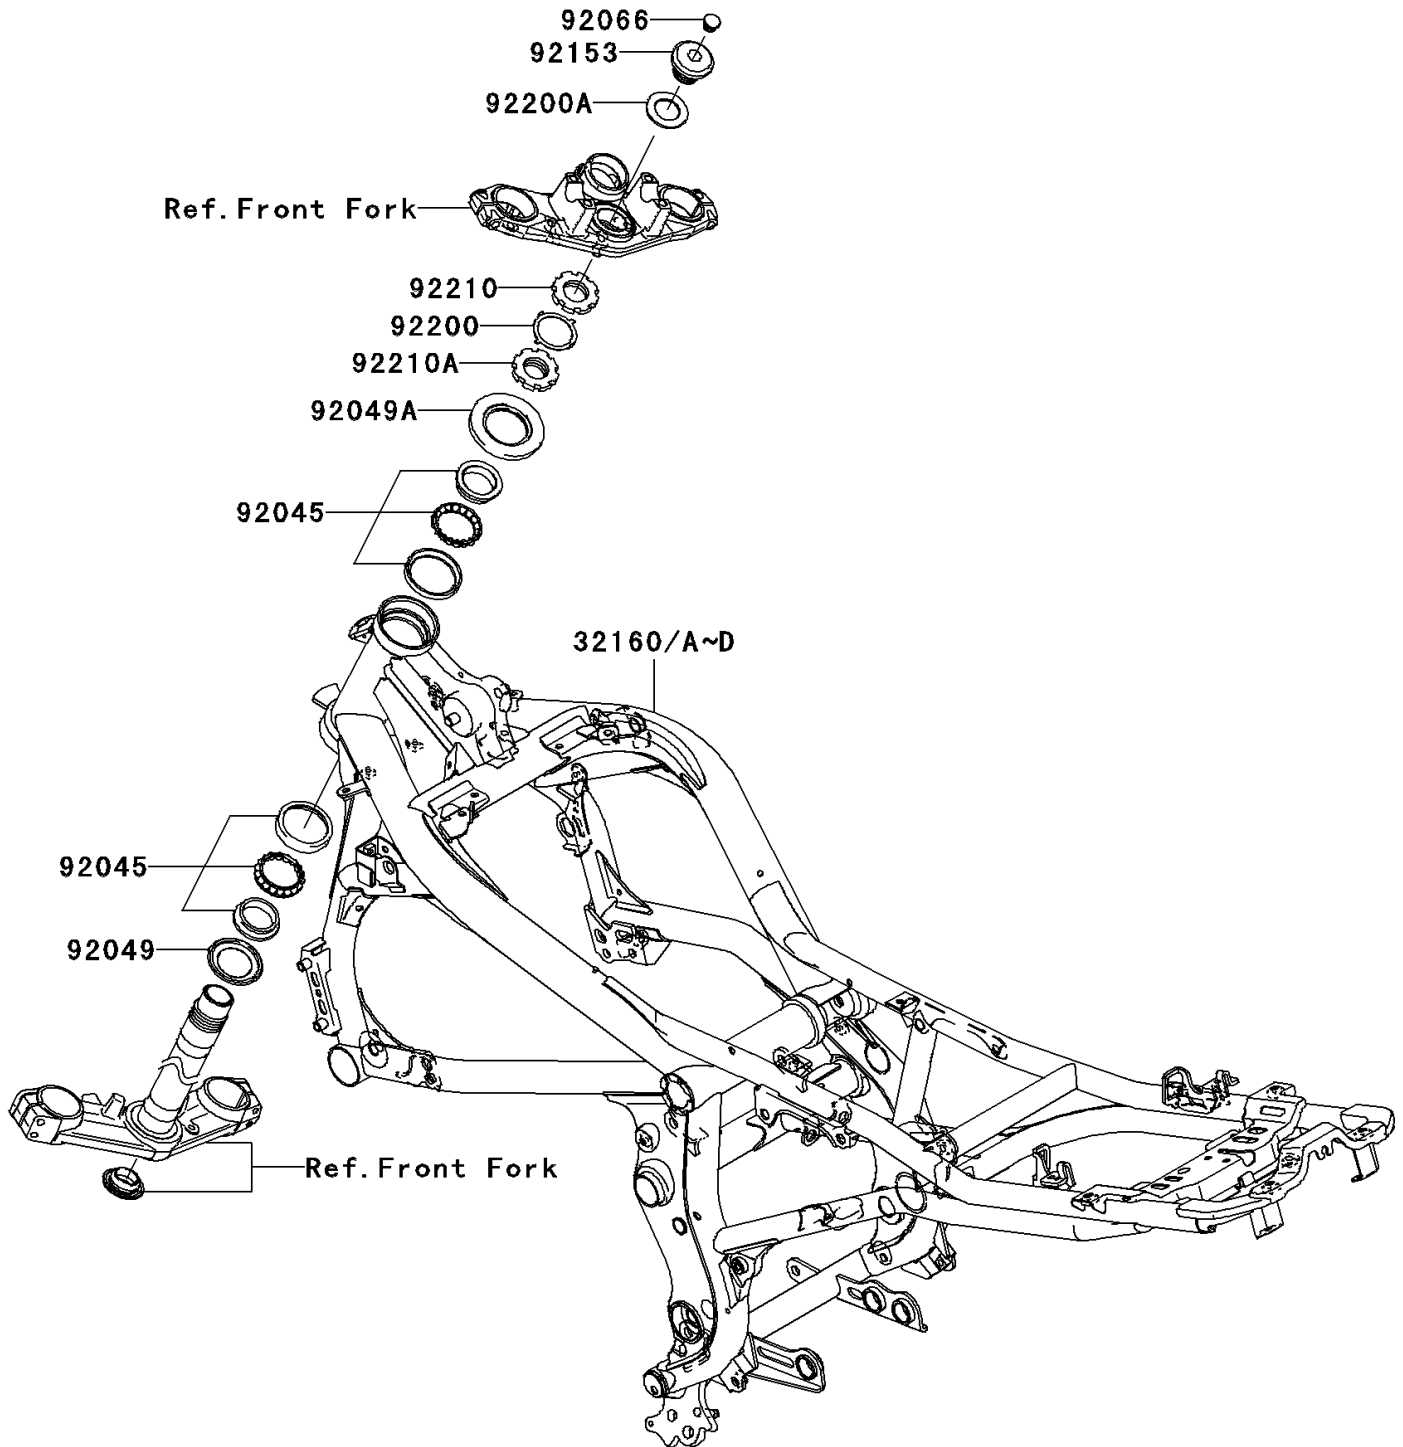

2006 PARTS DIAGRAM

Frame

F2120

2006 PARTS LIST

Frame

ITEM NAME	PART NUMBER	QUANTITY
FRAME-COMP,M.BRONZE (Ref # 32160A)	32160-0131-793	1
FRAME-COMP,P.RED (Ref # 32160B)	32160-0131-796	1
BEARING-BALL,SF07A17PX1V1 (Ref # 92045)	92045-1384	1
SEAL-OIL,DS35X55X4 (Ref # 92049)	92049-0022	1
SEAL-OIL,MX043N2 (Ref # 92049A)	92049-1483	1
PLUG (Ref # 92066)	92066-0071	1
BOLT,26MM (Ref # 92153)	92153-0474	1
WASHER (Ref # 92200)	92200-0036	1
WASHER,27X42X2.3 (Ref # 92200A)	92200-0081	1
NUT,STEERING STEM 35MM (Ref # 92210)	92210-0062	1
NUT,STEERING STEM,35MM (Ref # 92210A)	92210-0077	1