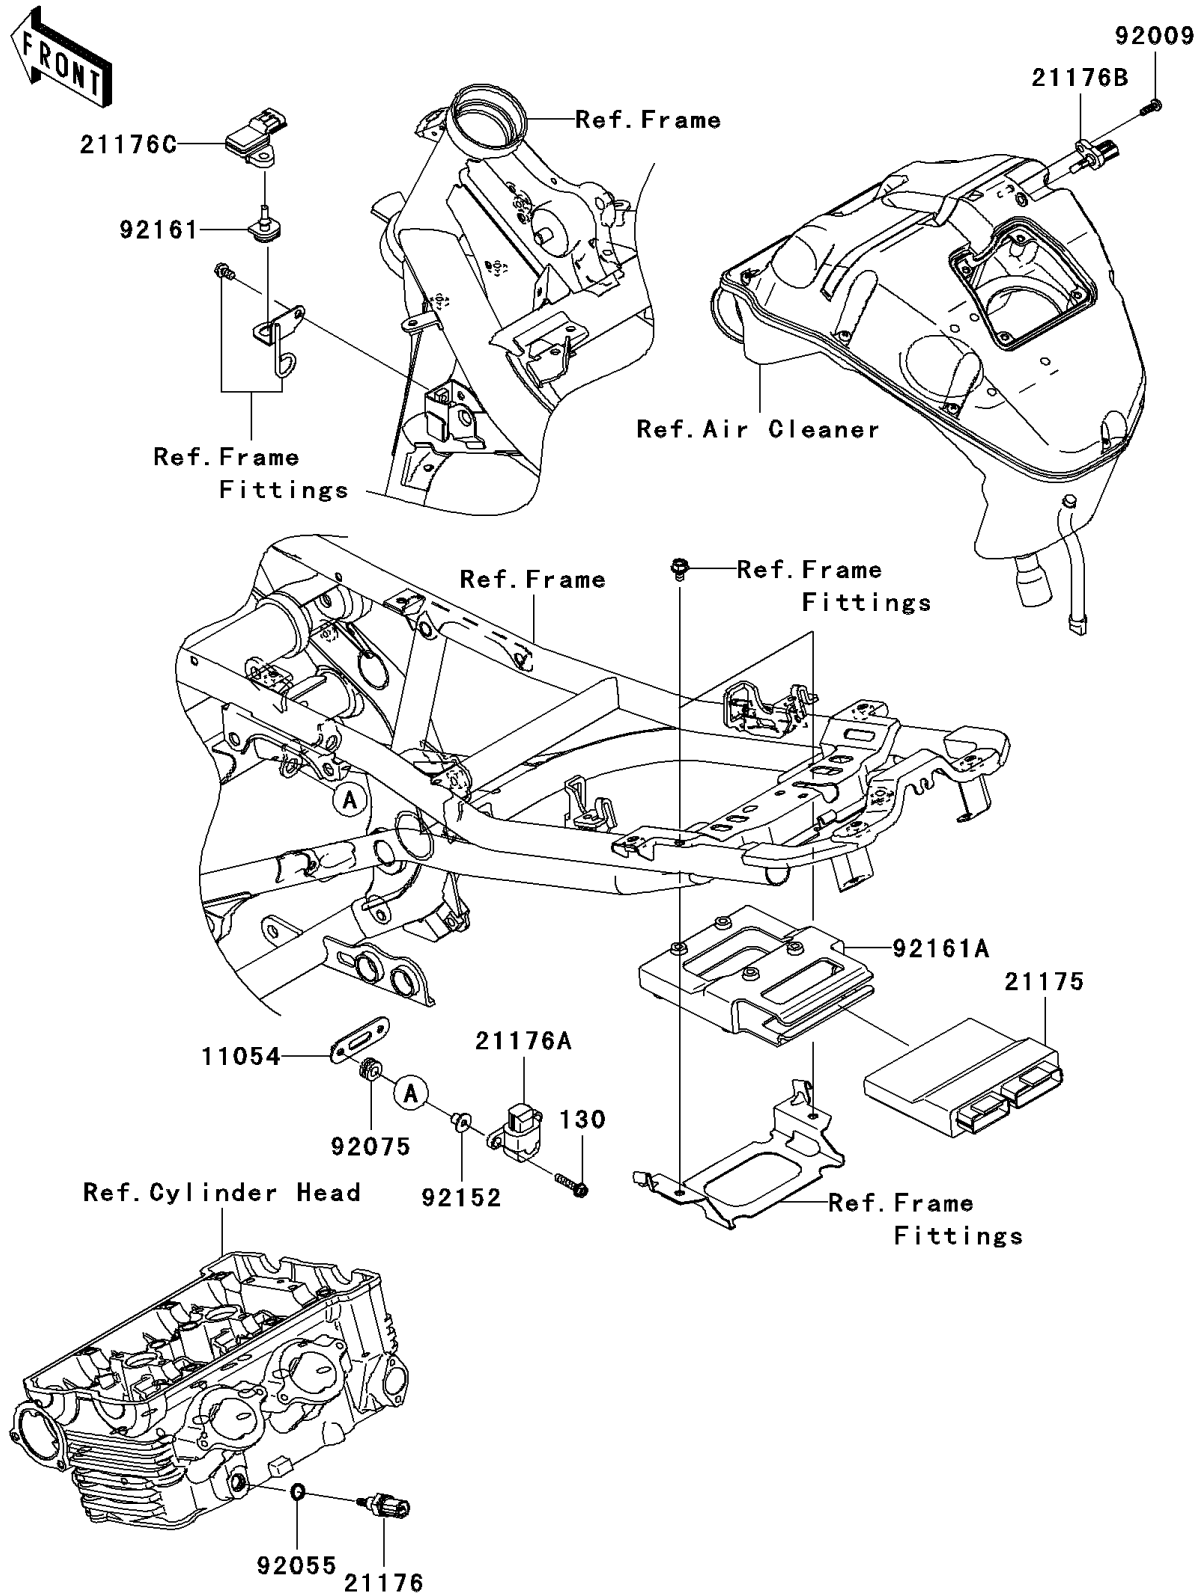

## 2006 PARTS DIAGRAM

Fuel Injection

E1530

## 2006 PARTS LIST

Fuel Injection

ITEM NAME	PART NUMBER	QUANTITY
BOLT-FLANGED,5X25 (Ref # 130)	130BB0525	1
BRACKET (Ref # 11054)	11054-0133	1
CONTROL UNIT-ELECTRONIC (Ref # 21175)	21175-0081	1
SENSOR,WATER TEMP (Ref # 21176)	21176-0009	1
SENSOR,VEHICLE-DOWN (Ref # 21176A)	21176-0026	1
SENSOR,AIR TEMPERATURE (Ref # 21176B)	21176-0048	1
SENSOR,PRESSURE (Ref # 21176C)	21176-0058	1
SCREW,TAPPING,5X16 (Ref # 92009)	92009-1984	1
RING-O,9.5X1.9 (Ref # 92055)	92055-0016	1
DAMPER (Ref # 92075)	92075-1912	1
COLLAR (Ref # 92152)	92152-0134	1
DAMPER (Ref # 92161)	92161-0041	1
DAMPER (Ref # 92161A)	92161-0179	1