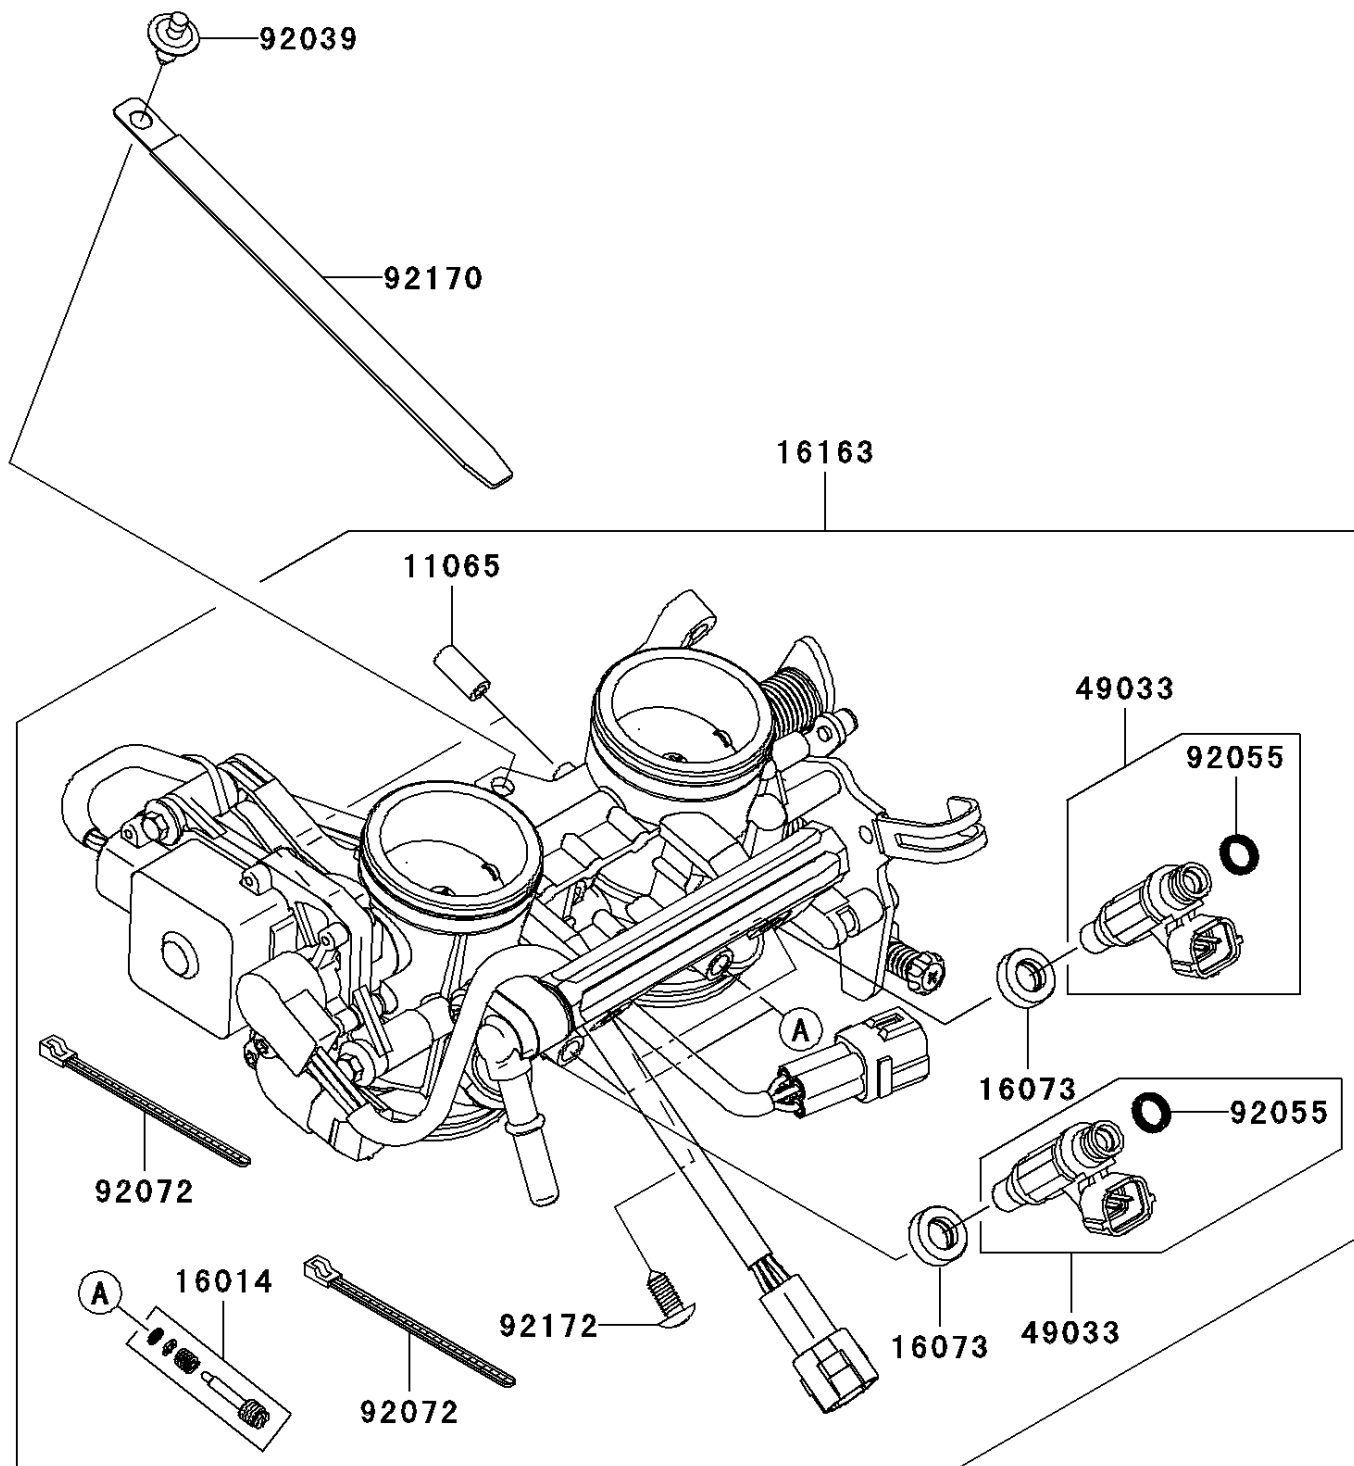

2006 PARTS DIAGRAM

Throttle

E1510

2006 PARTS LIST

Throttle

ITEM NAME	PART NUMBER	QUANTITY
CAP (Ref # 11065)	11065-0018	1
SCREW-PILOT AIR (Ref # 16014)	16014-0002	1
INSULATOR (Ref # 16073)	16073-3707	1
THROTTLE-ASSY,TTK38 (Ref # 16163)	16163-0099	1
NOZZLE-INJECTION (Ref # 49033)	49033-0011	1
RIVET (Ref # 92039)	92039-0068	1
RING-O,INJECTION NOZZLE (Ref # 92055)	92055-1622	1
BAND,SUB-HARNESS (Ref # 92072)	92072-0012	1
CLAMP,L=150 (Ref # 92170)	92170-1114	1
SCREW,PIPE INJECTION (Ref # 92172)	92172-0064	1