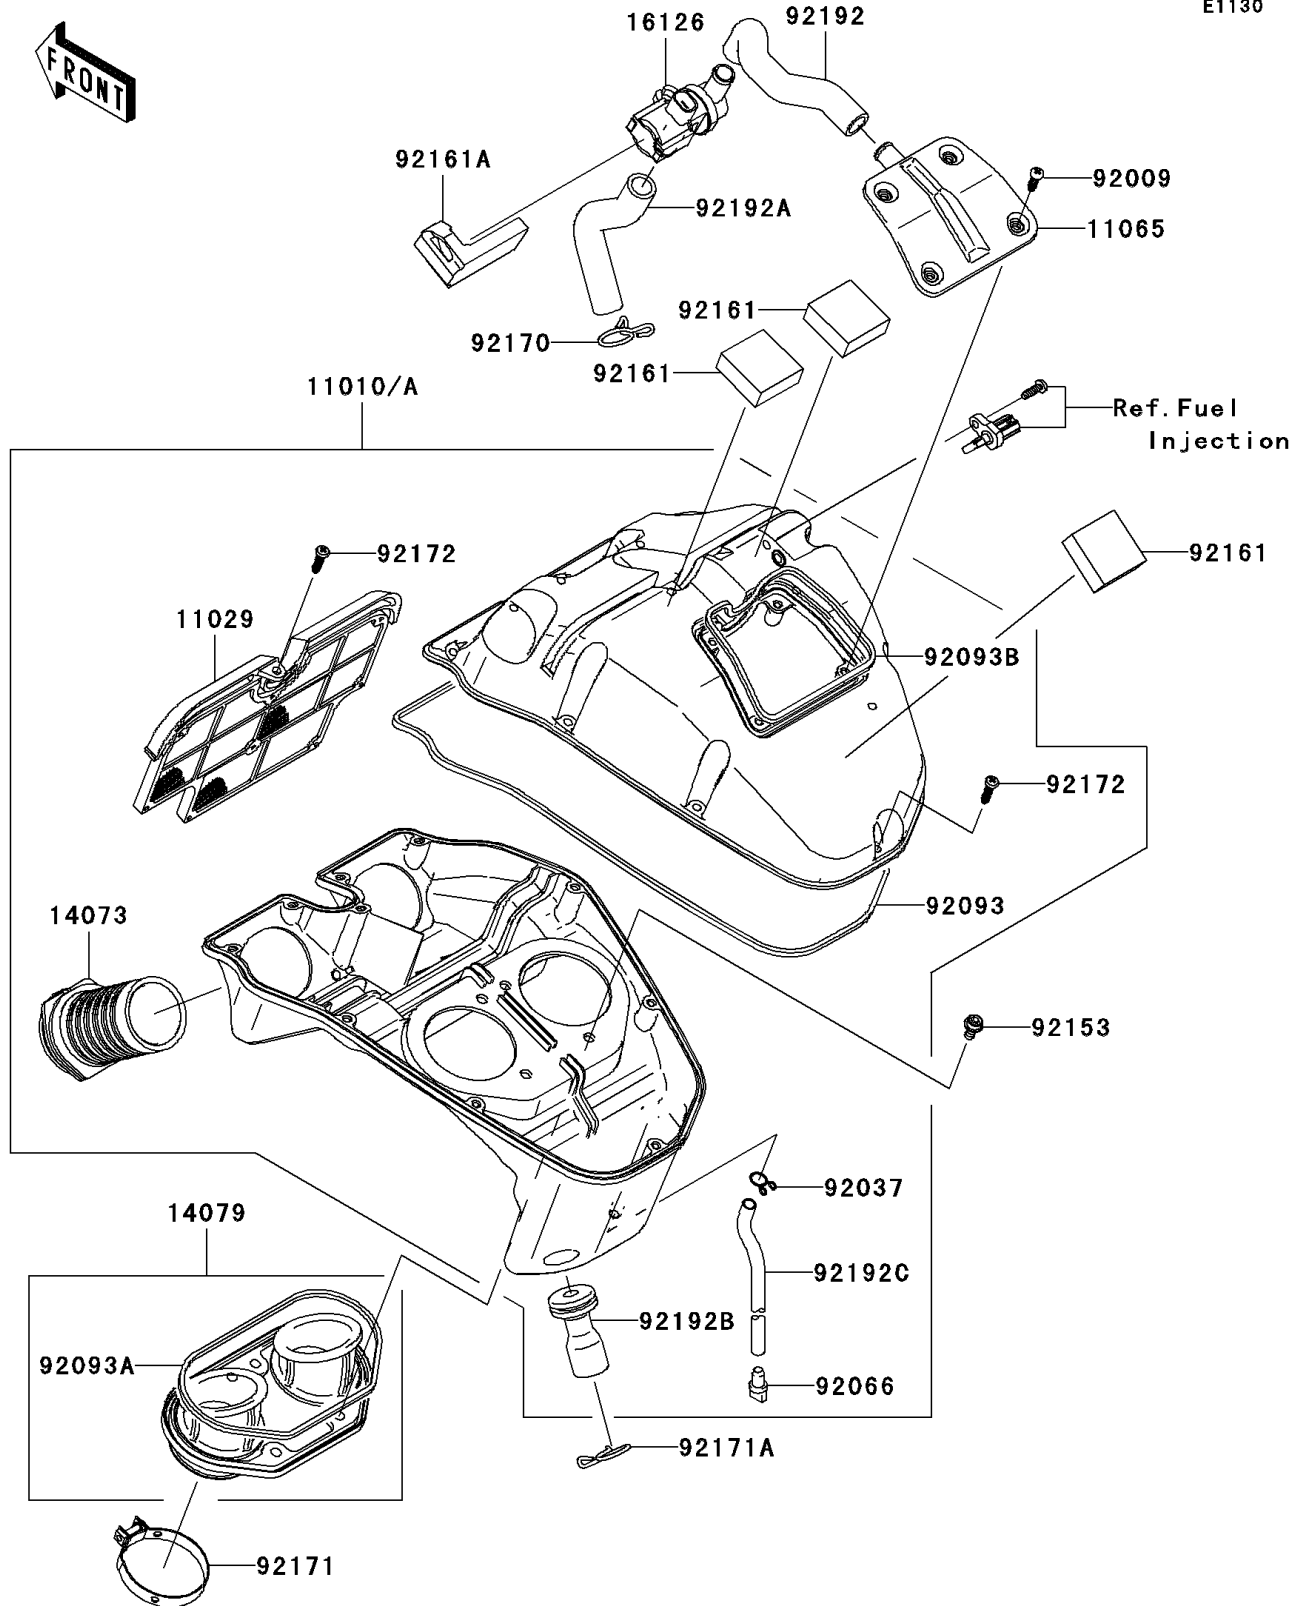

2006 PARTS DIAGRAM

Air Cleaner

E1130

2006 PARTS LIST

Air Cleaner

ITEM NAME	PART NUMBER	QUANTITY
FILTER-ASSY-AIR (Ref # 11010)	11010-0108	1
ELEMENT-ASSY-AIR FILTER (Ref # 11029)	11029-0008	1
CAP,UPPER CASE (Ref # 11065)	11065-0120	1
DUCT (Ref # 14073)	14073-0110	1
HOLDER-ASSY (Ref # 14079)	14079-0017	1
VALVE,AIR SWITING (Ref # 16126)	16126-0019	1
SCREW,TAPPING,5X16 (Ref # 92009)	92009-1984	1
CLAMP,TUBE (Ref # 92037)	92037-147	1
PLUG,DRAIN (Ref # 92066)	92066-1211	1
SEAL,L=1080 (Ref # 92093)	92093-0045	1
SEAL (Ref # 92093A)	92093-0046	1
SEAL,L=368 (Ref # 92093B)	92093-0048	1
BOLT,SOCKET,6X12 (Ref # 92153)	92153-0759	1
DAMPER,T=15 (Ref # 92161)	92161-0302	1
DAMPER (Ref # 92161A)	92161-0309	1
CLAMP (Ref # 92170)	92170-1017	1
CLAMP (Ref # 92171)	92171-0314	1
CLAMP (Ref # 92171A)	92171-0435	1
SCREW,TAPPING,5X20 (Ref # 92172)	92172-0009	1
TUBE,ASV-A/C (Ref # 92192)	92192-0231	1
TUBE,HEAD-ASV (Ref # 92192A)	92192-0232	1
TUBE,BREATHER (Ref # 92192B)	92192-0264	1
TUBE,DRAIN,6X9X280 (Ref # 92192C)	92192-0325	1