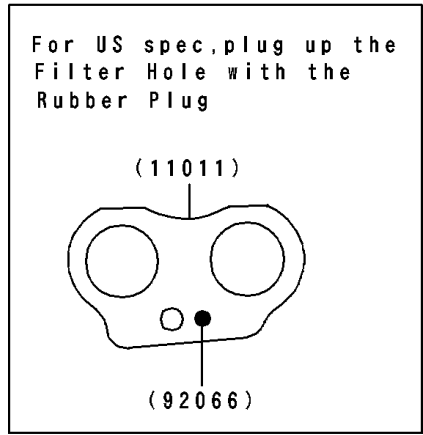

1995 Vulcan® 500 PARTS DIAGRAM

Air Cleaner

E1130

1995 Vulcan® 500 PARTS LIST

Air Cleaner

ITEM NAME	PART NUMBER	QUANTITY
CASE-AIR FILTER (Ref # 11011)	11011-1331	1
CAP,AIR FILTER (Ref # 11012)	11012-1727	1
ELEMENT-AIR FILTER (Ref # 11013)	11013-1185	1
DUCT,CARBURETOR (Ref # 14073)	14073-1413	1
DUCT,AIR INTAKE (Ref # 14073A)	14073-1425	1
DUCT,AIR INTAKE (Ref # 14073B)	14073-1439	1
VALVE,AIR SWITCH (Ref # 16126)	16126-1014	1
TUBE-ASSY,DRAIN (Ref # 51044)	51044-1084	1
CLAMP,TUBE (Ref # 92037)	92037-1076	1
CLAMP,69MM (Ref # 92037A)	92037-1631	1
CLAMP (Ref # 92037B)	92037-1712	1
CLAMP (Ref # 92037C)	92037-1861	1
CLAMP,TUBE (Ref # 92037D)	92037-213	1
TUBE,4X9X220 (Ref # 92059)	92059-1040	1
TUBE,4X9X290 (Ref # 92059A)	92059-1043	1
TUBE,AIR SWITCH VALVE (Ref # 92059B)	92059-1529	1
TUBE,AIR SWITCH VALVE (Ref # 92059C)	92059-1530	1
PLUG,17MM (Ref # 92066)	92066-1320	1
PLUG,25MM (Ref # 92066A)	92066-1321	1
GROMMET,AIR FILTER (Ref # 92071)	92071-1028	1
GROMMET,AIR FILTER (Ref # 92071A)	92071-1114	1
SPRING,COIL,BLACK (Ref # 92081)	92081-1457	1
TUBE,BREATHING (Ref # 92190)	92190-1071	1
BOLT-FLANGED (Ref # 130)	130D0610	1
BOLT-FLANGED (Ref # 130A)	130D0612	1