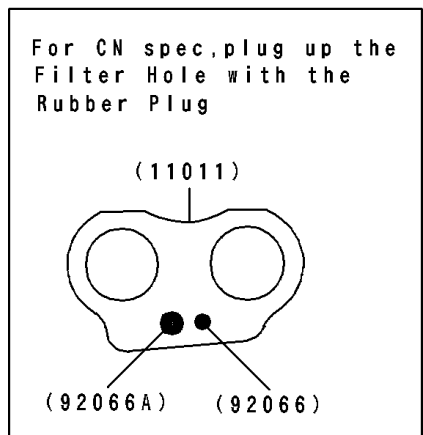

1995 Vulcan® 500 PARTS DIAGRAM

Air Cleaner

E1130

1995 Vulcan® 500 PARTS LIST

Air Cleaner

ITEM NAME	PART NUMBER	QUANTITY
CASE-AIR FILTER (Ref # 11011)	11011-1331	1
CAP,AIR FILTER (Ref # 11012)	11012-1727	1
ELEMENT-AIR FILTER (Ref # 11013)	11013-1185	1
DUCT,CARBURETOR (Ref # 14073)	14073-1413	1
DUCT,AIR INTAKE (Ref # 14073A)	14073-1425	1
DUCT,AIR INTAKE (Ref # 14073B)	14073-1439	1
VALVE,AIR SWITCH (Ref # 16126)	16126-1014	1
TUBE-ASSY,DRAIN (Ref # 51044)	51044-1084	1
CLAMP,TUBE (Ref # 92037)	92037-1076	1
CLAMP,69MM (Ref # 92037A)	92037-1631	1
CLAMP (Ref # 92037B)	92037-1712	1
CLAMP (Ref # 92037C)	92037-1861	1
CLAMP,TUBE (Ref # 92037D)	92037-213	1
TUBE,4X9X220 (Ref # 92059)	92059-1040	1
TUBE,4X9X290 (Ref # 92059A)	92059-1043	1
TUBE,AIR SWITCH VALVE (Ref # 92059B)	92059-1529	1
TUBE,AIR SWITCH VALVE (Ref # 92059C)	92059-1530	1
PLUG,17MM (Ref # 92066)	92066-1320	1
PLUG,25MM (Ref # 92066A)	92066-1321	1
GROMMET,AIR FILTER (Ref # 92071)	92071-1028	1
GROMMET,AIR FILTER (Ref # 92071A)	92071-1114	1
SPRING,COIL,BLACK (Ref # 92081)	92081-1457	1
TUBE,BREATHING (Ref # 92190)	92190-1071	1
BOLT-FLANGED (Ref # 130)	130D0610	1
BOLT-FLANGED (Ref # 130A)	130D0612	1