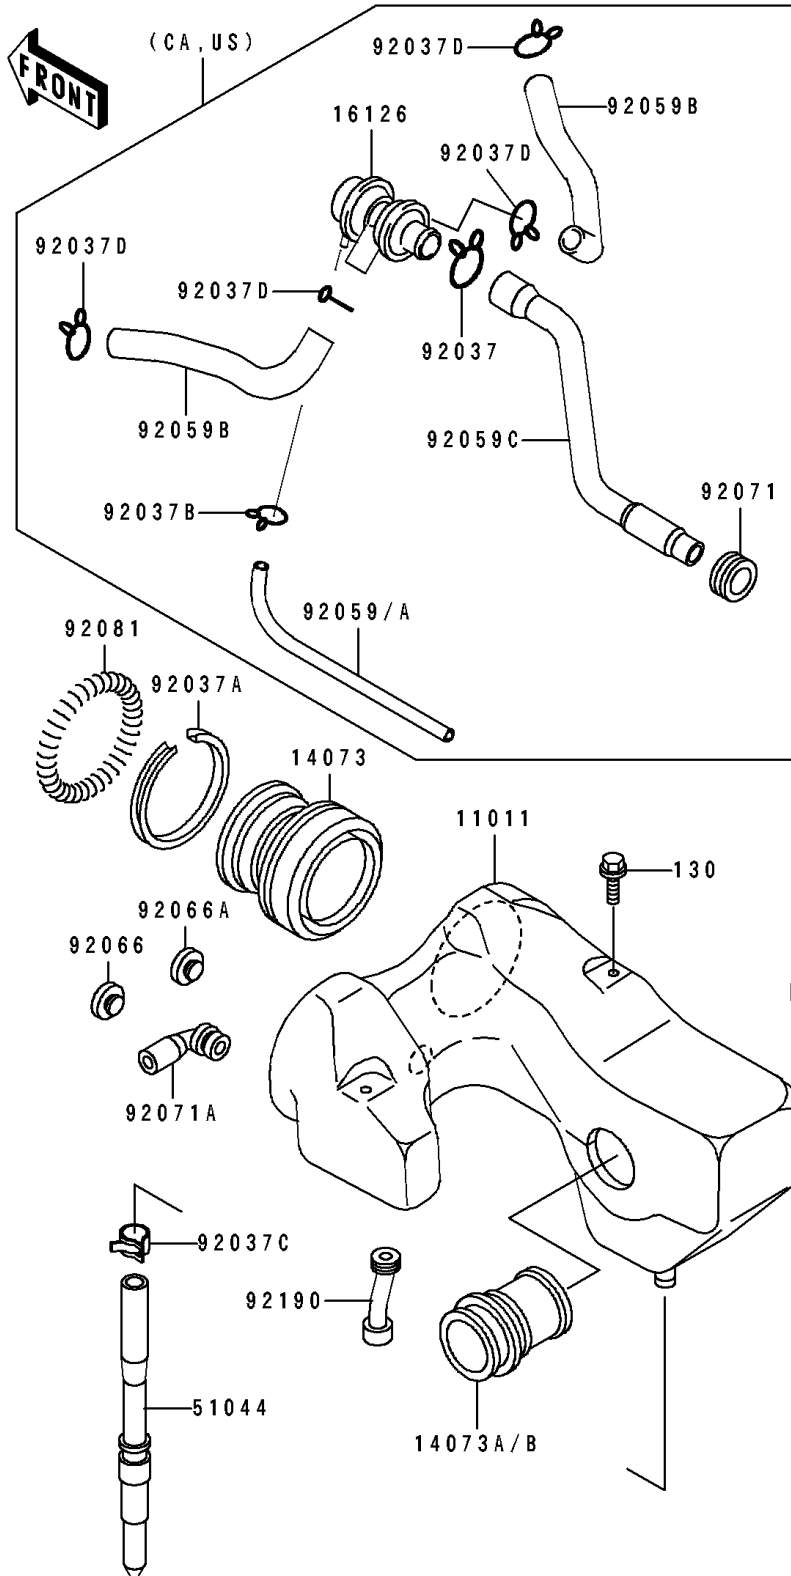

1995 Vulcan® 500 PARTS DIAGRAM

Air Cleaner

E1130

1995 Vulcan® 500 PARTS LIST

Air Cleaner

ITEM NAME	PART NUMBER	QUANTITY
CASE-AIR FILTER (Ref # 11011)	11011-1331	1
CAP,AIR FILTER (Ref # 11012)	11012-1727	1
ELEMENT-AIR FILTER (Ref # 11013)	11013-1185	1
DUCT,CARBURETOR (Ref # 14073)	14073-1413	1
DUCT,AIR INTAKE (Ref # 14073A)	14073-1425	1
DUCT,AIR INTAKE (Ref # 14073B)	14073-1439	1
VALVE,AIR SWITCH (Ref # 16126)	16126-1014	1
TUBE-ASSY,DRAIN (Ref # 51044)	51044-1084	1
CLAMP,TUBE (Ref # 92037)	92037-1076	1
CLAMP,69MM (Ref # 92037A)	92037-1631	1
CLAMP (Ref # 92037B)	92037-1712	1
CLAMP (Ref # 92037C)	92037-1861	1
CLAMP,TUBE (Ref # 92037D)	92037-213	1
TUBE,4X9X220 (Ref # 92059)	92059-1040	1
TUBE,4X9X290 (Ref # 92059A)	92059-1043	1
TUBE,AIR SWITCH VALVE (Ref # 92059B)	92059-1529	1
TUBE,AIR SWITCH VALVE (Ref # 92059C)	92059-1530	1
PLUG,17MM (Ref # 92066)	92066-1320	1
PLUG,25MM (Ref # 92066A)	92066-1321	1
GROMMET,AIR FILTER (Ref # 92071)	92071-1028	1
GROMMET,AIR FILTER (Ref # 92071A)	92071-1114	1
SPRING,COIL,BLACK (Ref # 92081)	92081-1457	1
TUBE,BREATHING (Ref # 92190)	92190-1071	1
BOLT-FLANGED (Ref # 130)	130D0610	1
BOLT-FLANGED (Ref # 130A)	130D0612	1