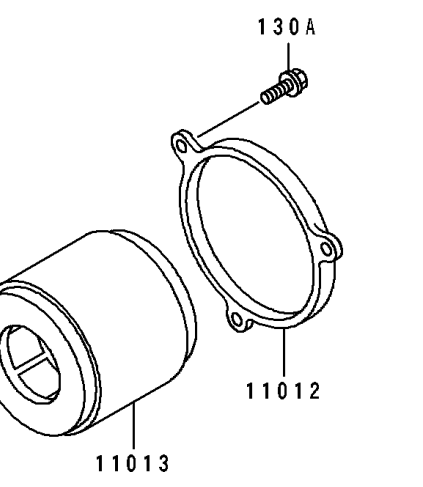

1995 Vulcan® 500 PARTS DIAGRAM

Air Cleaner

E1130

1995 Vulcan® 500 PARTS LIST

Air Cleaner

ITEM NAME	PART NUMBER	QUANTITY
CASE-AIR FILTER (Ref # 11011)	11011-1331	1
CAP,AIR FILTER (Ref # 11012)	11012-1727	1
ELEMENT-AIR FILTER (Ref # 11013)	11013-1185	1
DUCT,CARBURETOR (Ref # 14073)	14073-1413	1
DUCT,AIR INTAKE (Ref # 14073A)	14073-1425	1
DUCT,AIR INTAKE (Ref # 14073B)	14073-1439	1
VALVE,AIR SWITCH (Ref # 16126)	16126-1014	1
TUBE-ASSY,DRAIN (Ref # 51044)	51044-1084	1
CLAMP,TUBE (Ref # 92037)	92037-1076	1
CLAMP,69MM (Ref # 92037A)	92037-1631	1
CLAMP (Ref # 92037B)	92037-1712	1
CLAMP (Ref # 92037C)	92037-1861	1
CLAMP,TUBE (Ref # 92037D)	92037-213	1
TUBE,4X9X220 (Ref # 92059)	92059-1040	1
TUBE,4X9X290 (Ref # 92059A)	92059-1043	1
TUBE,AIR SWITCH VALVE (Ref # 92059B)	92059-1529	1
TUBE,AIR SWITCH VALVE (Ref # 92059C)	92059-1530	1
PLUG,17MM (Ref # 92066)	92066-1320	1
PLUG,25MM (Ref # 92066A)	92066-1321	1
GROMMET,AIR FILTER (Ref # 92071)	92071-1028	1
GROMMET,AIR FILTER (Ref # 92071A)	92071-1114	1
SPRING,COIL,BLACK (Ref # 92081)	92081-1457	1
TUBE,BREATHING (Ref # 92190)	92190-1071	1
BOLT-FLANGED (Ref # 130)	130D0610	1
BOLT-FLANGED (Ref # 130A)	130D0612	1