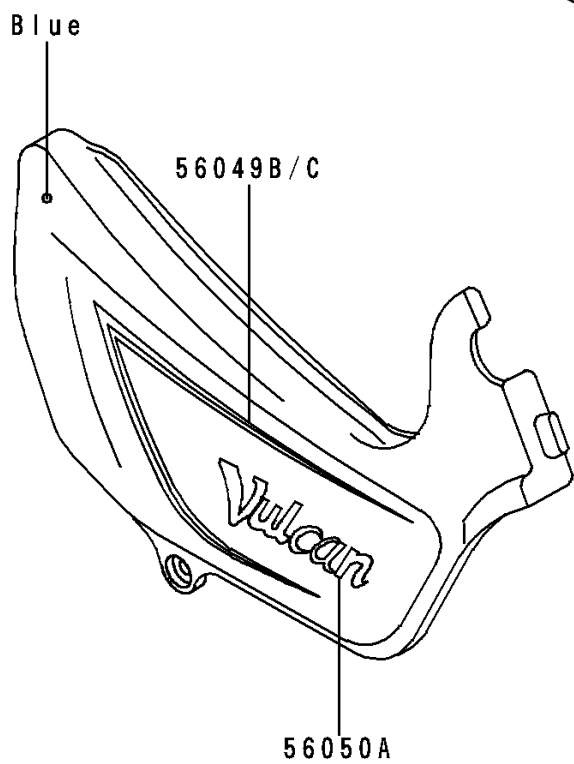

1990 Vulcan® 500 PARTS DIAGRAM

Decals(EN500-A1)(Blue)

F2861

1990 Vulcan® 500 PARTS LIST

Decals(EN500-A1)(Blue)

ITEM NAME	PART NUMBER	QUANTITY
EMBLEM,FUEL TANK,LH (Ref # 56014)	56014-1250	1
EMBLEM,FUEL TANK,RH (Ref # 56014A)	56014-1258	1
PATTERN,FUEL TANK,LH (Ref # 56049)	56049-1542	1
PATTERN,FUEL TANK,RH (Ref # 56049A)	56049-1543	1
PATTERN,SIDE COVER,LH (Ref # 56049B)	56049-1544	1
PATTERN,SIDE COVER,RH (Ref # 56049C)	56049-1545	1
PATTERN,RR FENDER,LH (Ref # 56049D)	56049-1546	1
PATTERN,RR FENDER,RH (Ref # 56049E)	56049-1547	1
MARK,BACK REST (Ref # 56050)	56050-1493	1
MARK,SIDE COVER,VULCAN (Ref # 56050A)	56050-1496	1