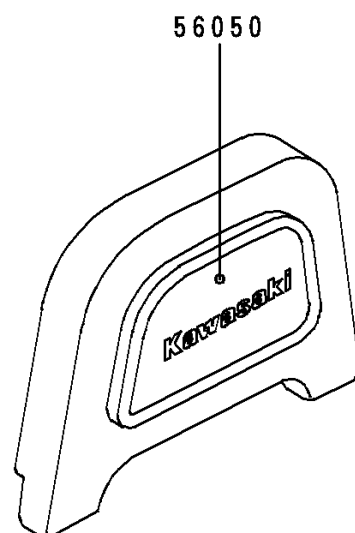

1990 Vulcan® 500 PARTS DIAGRAM

Decals(EN500-A1)(Blue)

F2861

1990 Vulcan® 500 PARTS LIST

Decals(EN500-A1)(Blue)

ITEM NAME	PART NUMBER	QUANTITY
EMBLEM,FUEL TANK,LH (Ref # 56014)	56014-1250	1
EMBLEM,FUEL TANK,RH (Ref # 56014A)	56014-1258	1
PATTERN,FUEL TANK,LH (Ref # 56049)	56049-1542	1
PATTERN,FUEL TANK,RH (Ref # 56049A)	56049-1543	1
PATTERN,SIDE COVER,LH (Ref # 56049B)	56049-1544	1
PATTERN,SIDE COVER,RH (Ref # 56049C)	56049-1545	1
PATTERN,RR FENDER,LH (Ref # 56049D)	56049-1546	1
PATTERN,RR FENDER,RH (Ref # 56049E)	56049-1547	1
MARK,BACK REST (Ref # 56050)	56050-1493	1
MARK,SIDE COVER,VULCAN (Ref # 56050A)	56050-1496	1