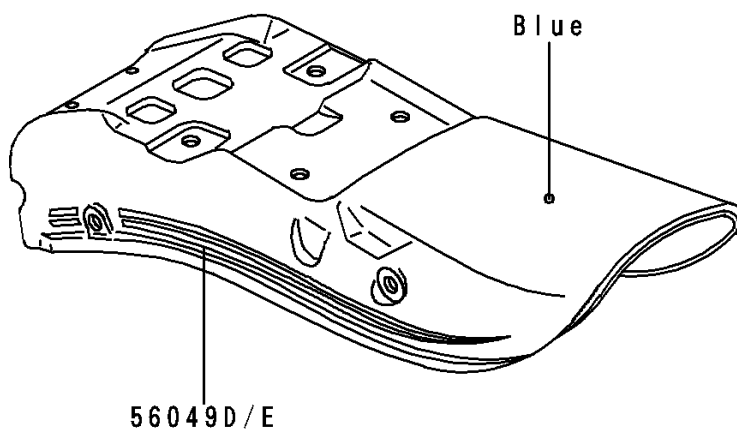

1990 Vulcan® 500 PARTS DIAGRAM

Decals(EN500-A1)(Blue)

F2861

1990 Vulcan® 500 PARTS LIST

Decals(EN500-A1)(Blue)

ITEM NAME	PART NUMBER	QUANTITY
EMBLEM,FUEL TANK,LH (Ref # 56014)	56014-1250	1
EMBLEM,FUEL TANK,RH (Ref # 56014A)	56014-1258	1
PATTERN,FUEL TANK,LH (Ref # 56049)	56049-1542	1
PATTERN,FUEL TANK,RH (Ref # 56049A)	56049-1543	1
PATTERN,SIDE COVER,LH (Ref # 56049B)	56049-1544	1
PATTERN,SIDE COVER,RH (Ref # 56049C)	56049-1545	1
PATTERN,RR FENDER,LH (Ref # 56049D)	56049-1546	1
PATTERN,RR FENDER,RH (Ref # 56049E)	56049-1547	1
MARK,BACK REST (Ref # 56050)	56050-1493	1
MARK,SIDE COVER,VULCAN (Ref # 56050A)	56050-1496	1