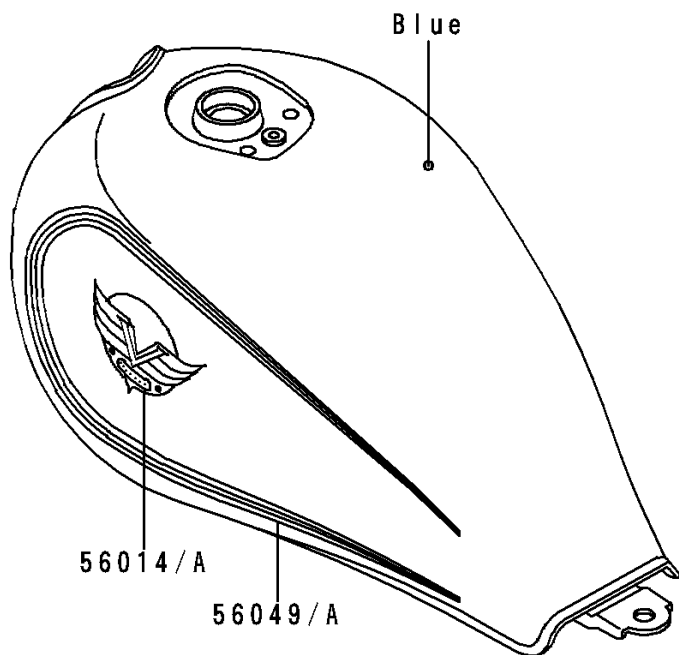

1990 Vulcan® 500 PARTS DIAGRAM

Decals(EN500-A1)(Blue)

F2861

1990 Vulcan® 500 PARTS LIST

Decals(EN500-A1)(Blue)

ITEM NAME	PART NUMBER	QUANTITY
EMBLEM,FUEL TANK,LH (Ref # 56014)	56014-1250	1
EMBLEM,FUEL TANK,RH (Ref # 56014A)	56014-1258	1
PATTERN,FUEL TANK,LH (Ref # 56049)	56049-1542	1
PATTERN,FUEL TANK,RH (Ref # 56049A)	56049-1543	1
PATTERN,SIDE COVER,LH (Ref # 56049B)	56049-1544	1
PATTERN,SIDE COVER,RH (Ref # 56049C)	56049-1545	1
PATTERN,RR FENDER,LH (Ref # 56049D)	56049-1546	1
PATTERN,RR FENDER,RH (Ref # 56049E)	56049-1547	1
MARK,BACK REST (Ref # 56050)	56050-1493	1
MARK,SIDE COVER,VULCAN (Ref # 56050A)	56050-1496	1