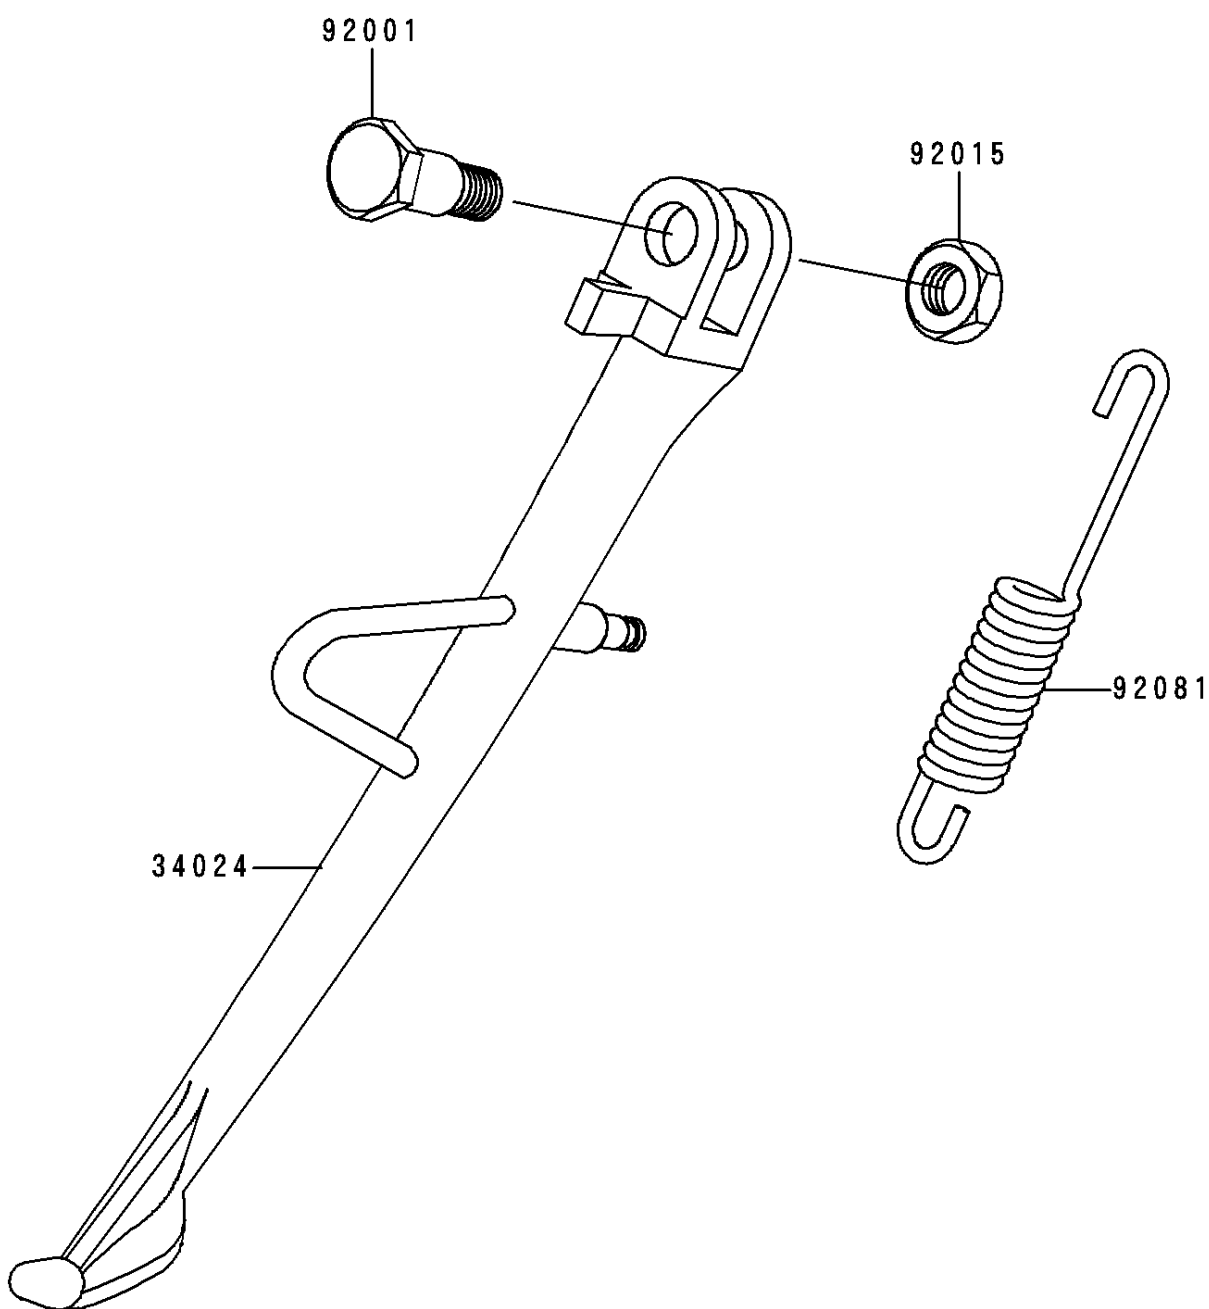

## 1990 Vulcan® 500 PARTS DIAGRAM

Stands

F2190

## 1990 Vulcan® 500 PARTS LIST

Stands

ITEM NAME	PART NUMBER	QUANTITY
STAND-SIDE (Ref # 34024)	34024-1220	1
BOLT,SIDE STAND,BLACK (Ref # 92001)	92001-1543	1
NUT,LOCK,10MM,BLACK (Ref # 92015)	92015-1188	1
SPRING,SIDE STAND (Ref # 92081)	92081-1727	1