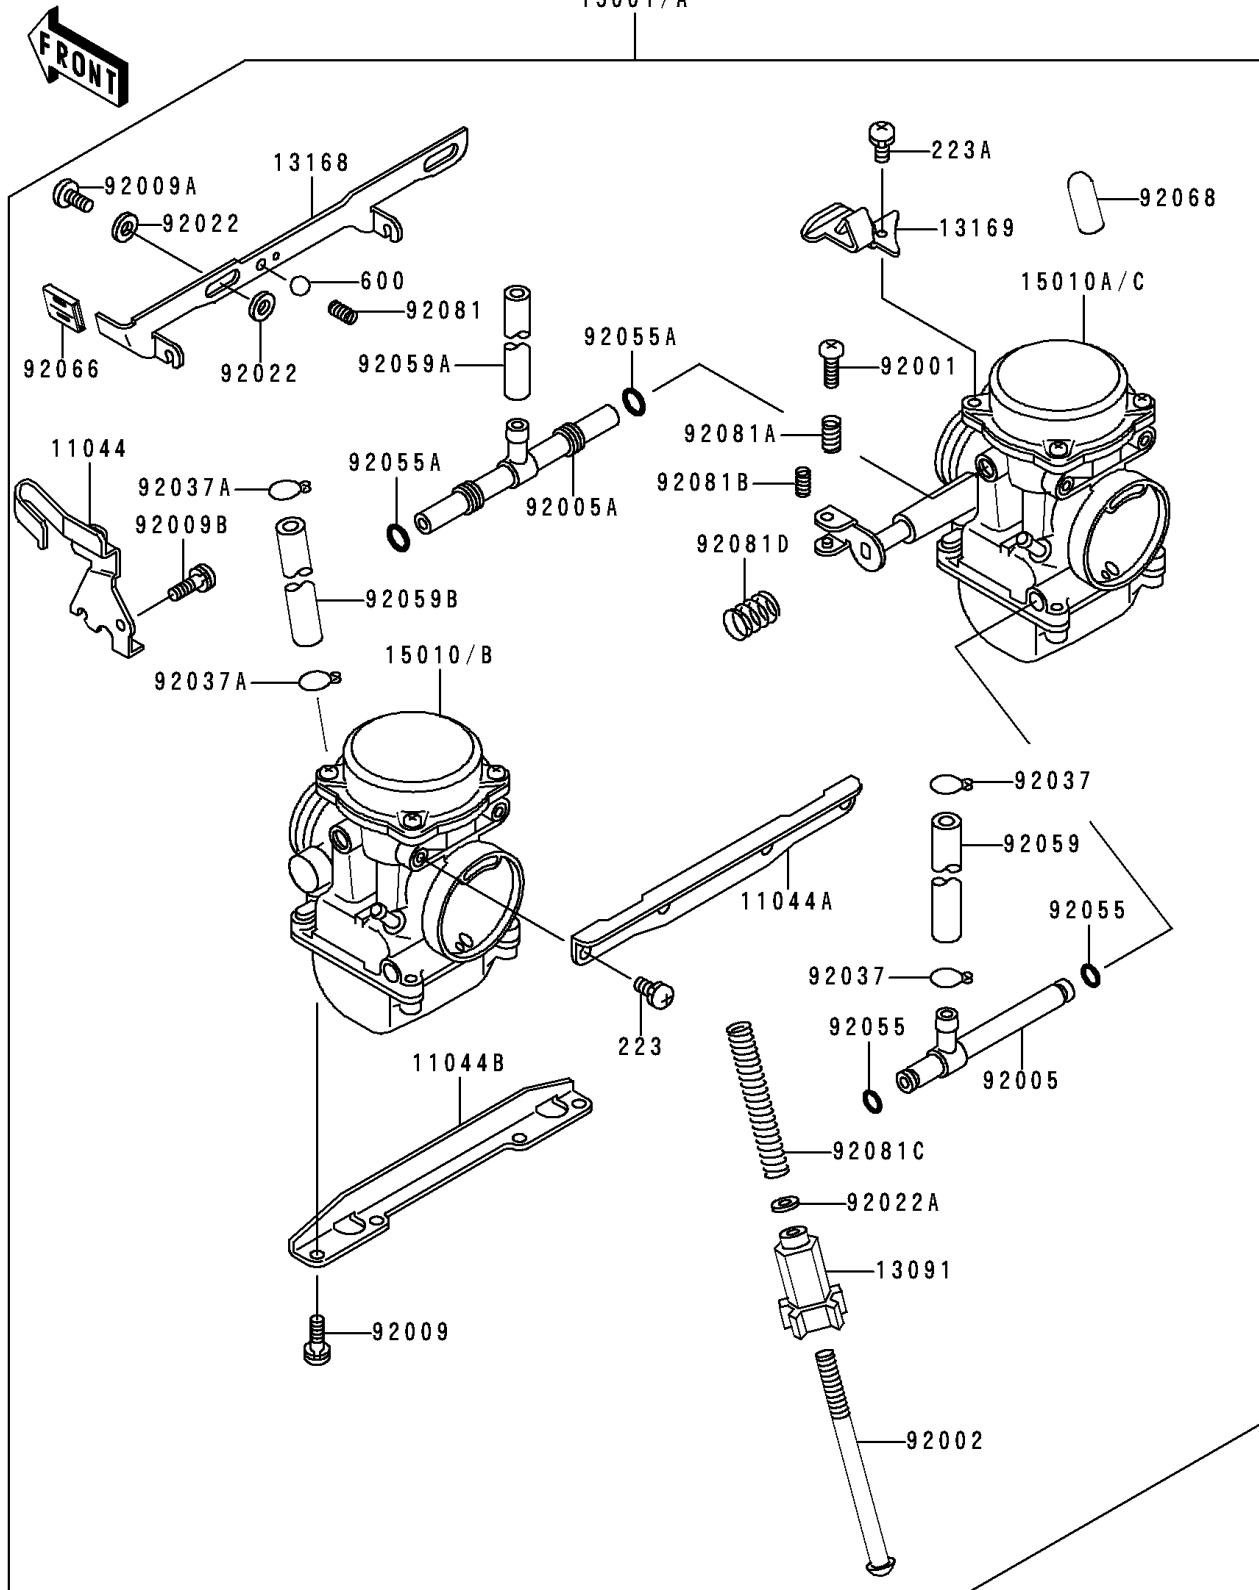

1990 Vulcan® 500 PARTS DIAGRAM

Carburetor

15001/A

E1611

1990 Vulcan® 500 PARTS LIST

Carburetor

ITEM NAME	PART NUMBER	QUANTITY
BRACKET,THROTTLE CABLE (Ref # 11044)	11044-1312	1
BRACKET,CARBURETOR STAY,UPP (Ref # 11044A)	11044-1313	1
BRACKET,CARBURETOR STAY,6MM (Ref # 11044B)	11044-1314	1
HOLDER,THROTTLE STOP SCREW (Ref # 13091)	13091-1382	1
LEVER,STARTER (Ref # 13168)	13168-1444	1
PLATE (Ref # 13169)	13169-1955	1
CARBURETOR-ASSY (Ref # 15001)	15001-1568	1
CARBURETOR,LH (Ref # 15010B)	15010-1055	1
CARBURETOR,RH (Ref # 15010C)	15010-1056	1
BOLT,THROTTLE ADJUST (Ref # 92001)	92001-1998	1
BOLT,THROTTLE STOP SCREW (Ref # 92002)	92002-1552	1
FITTING (Ref # 92005)	92005-1133	1
FITTING (Ref # 92005A)	92005-1134	1
SCREW,6X16 (Ref # 92009)	92009-1129	1
SCREW (Ref # 92009A)	92009-1262	1
SCREW,5X10 (Ref # 92009B)	92009-1365	1
WASHER,6.1X11X0.8,POLYACETAL (Ref # 92022)	92022-1199	1
WASHER,PLAIN,STOP SPRING (Ref # 92022A)	92022-1480	1
CLAMP,FUEL TUBE (Ref # 92037)	92037-1075	1
CLAMP,TUBE (Ref # 92037A)	92037-1477	1
RING-O (Ref # 92055)	92055-1004	1
RING-O,FUEL FITTING (Ref # 92055A)	92055-1223	1
TUBE,7.3X12.5X180 (Ref # 92059)	92059-1597	1
TUBE,6.5X9.5X260 (Ref # 92059A)	92059-1598	1
TUBE,5X9X75 (Ref # 92059B)	92059-1599	1
PLUG,STARTER LEVER (Ref # 92066)	92066-1157	1
SPRING,SHAFT STOP (Ref # 92081)	92081-1619	1
SPRING,THROTTLE ADJUST UPP (Ref # 92081A)	92081-1620	1
SPRING,THROTTLE ADJUST LWR (Ref # 92081B)	92081-1621	1

1990 Vulcan® 500 PARTS LIST

Carburetor

ITEM NAME	PART NUMBER	QUANTITY
SCREW-PAN-WS-CROS (Ref # 223)	223C0510	1
SCREW-PAN-WS-CROS (Ref # 223A)	223D0410	1
BALL-STEEL,3/16" (Ref # 600)	600A0600	1
SPRING,THROTTLE STOP SCREW (Ref # 92081C)	92081-1875	1
SPRING (Ref # 92081D)	92081-1876	1