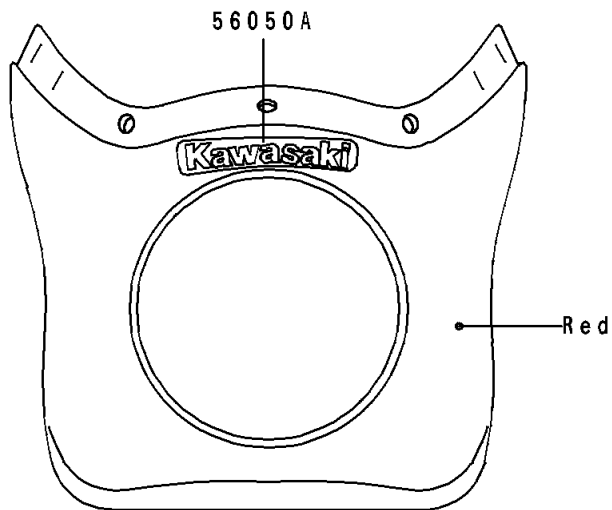

1991 250 HS PARTS DIAGRAM

Decals(Red/Rose)

F 2 8 6 1

1991 250 HS PARTS LIST

Decals(Red/Rose)

ITEM NAME	PART NUMBER	QUANTITY
EMBLEM,FUEL TANK,KAWASAKI (Ref # 56014)	56014-1262	1
MARK,SIDE COVER,250HS (Ref # 56050)	56050-1666	1
MARK,KAWASAKI (Ref # 56050A)	56050-1667	1