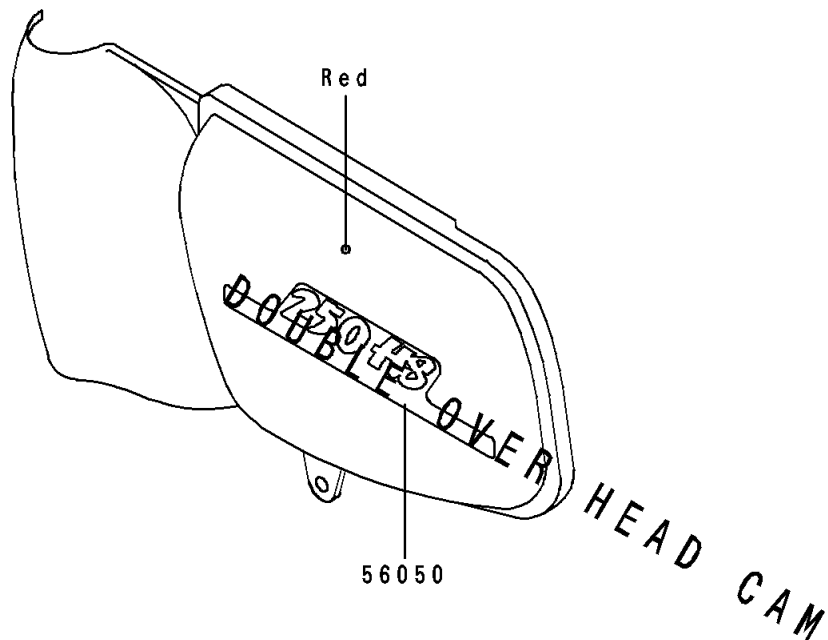

1991 250 HS PARTS DIAGRAM

Decals(Red/Rose)

F 2 8 6 1

1991 250 HS PARTS LIST

Decals(Red/Rose)

ITEM NAME	PART NUMBER	QUANTITY
EMBLEM,FUEL TANK,KAWASAKI (Ref # 56014)	56014-1262	1
MARK,SIDE COVER,250HS (Ref # 56050)	56050-1666	1
MARK,KAWASAKI (Ref # 56050A)	56050-1667	1