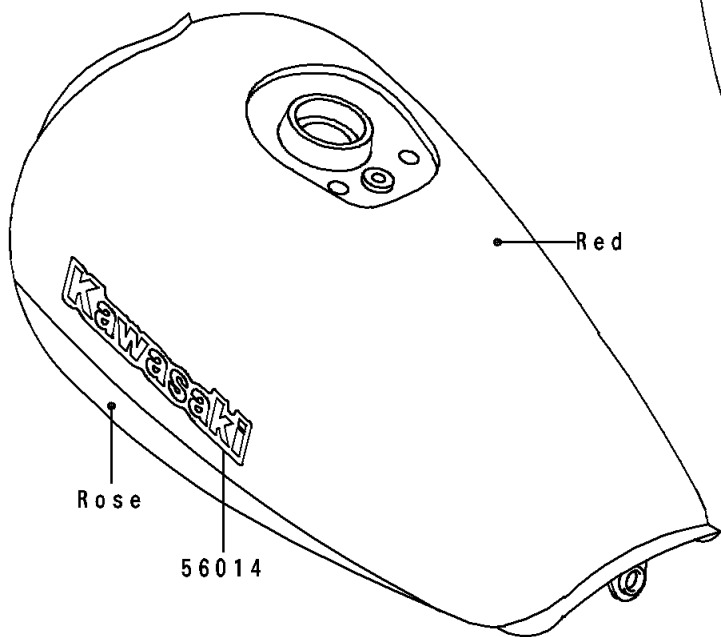

1991 250 HS PARTS DIAGRAM

Decals(Red/Rose)

F 2 8 6 1

1991 250 HS PARTS LIST

Decals(Red/Rose)

ITEM NAME	PART NUMBER	QUANTITY
EMBLEM,FUEL TANK,KAWASAKI (Ref # 56014)	56014-1262	1
MARK,SIDE COVER,250HS (Ref # 56050)	56050-1666	1
MARK,KAWASAKI (Ref # 56050A)	56050-1667	1