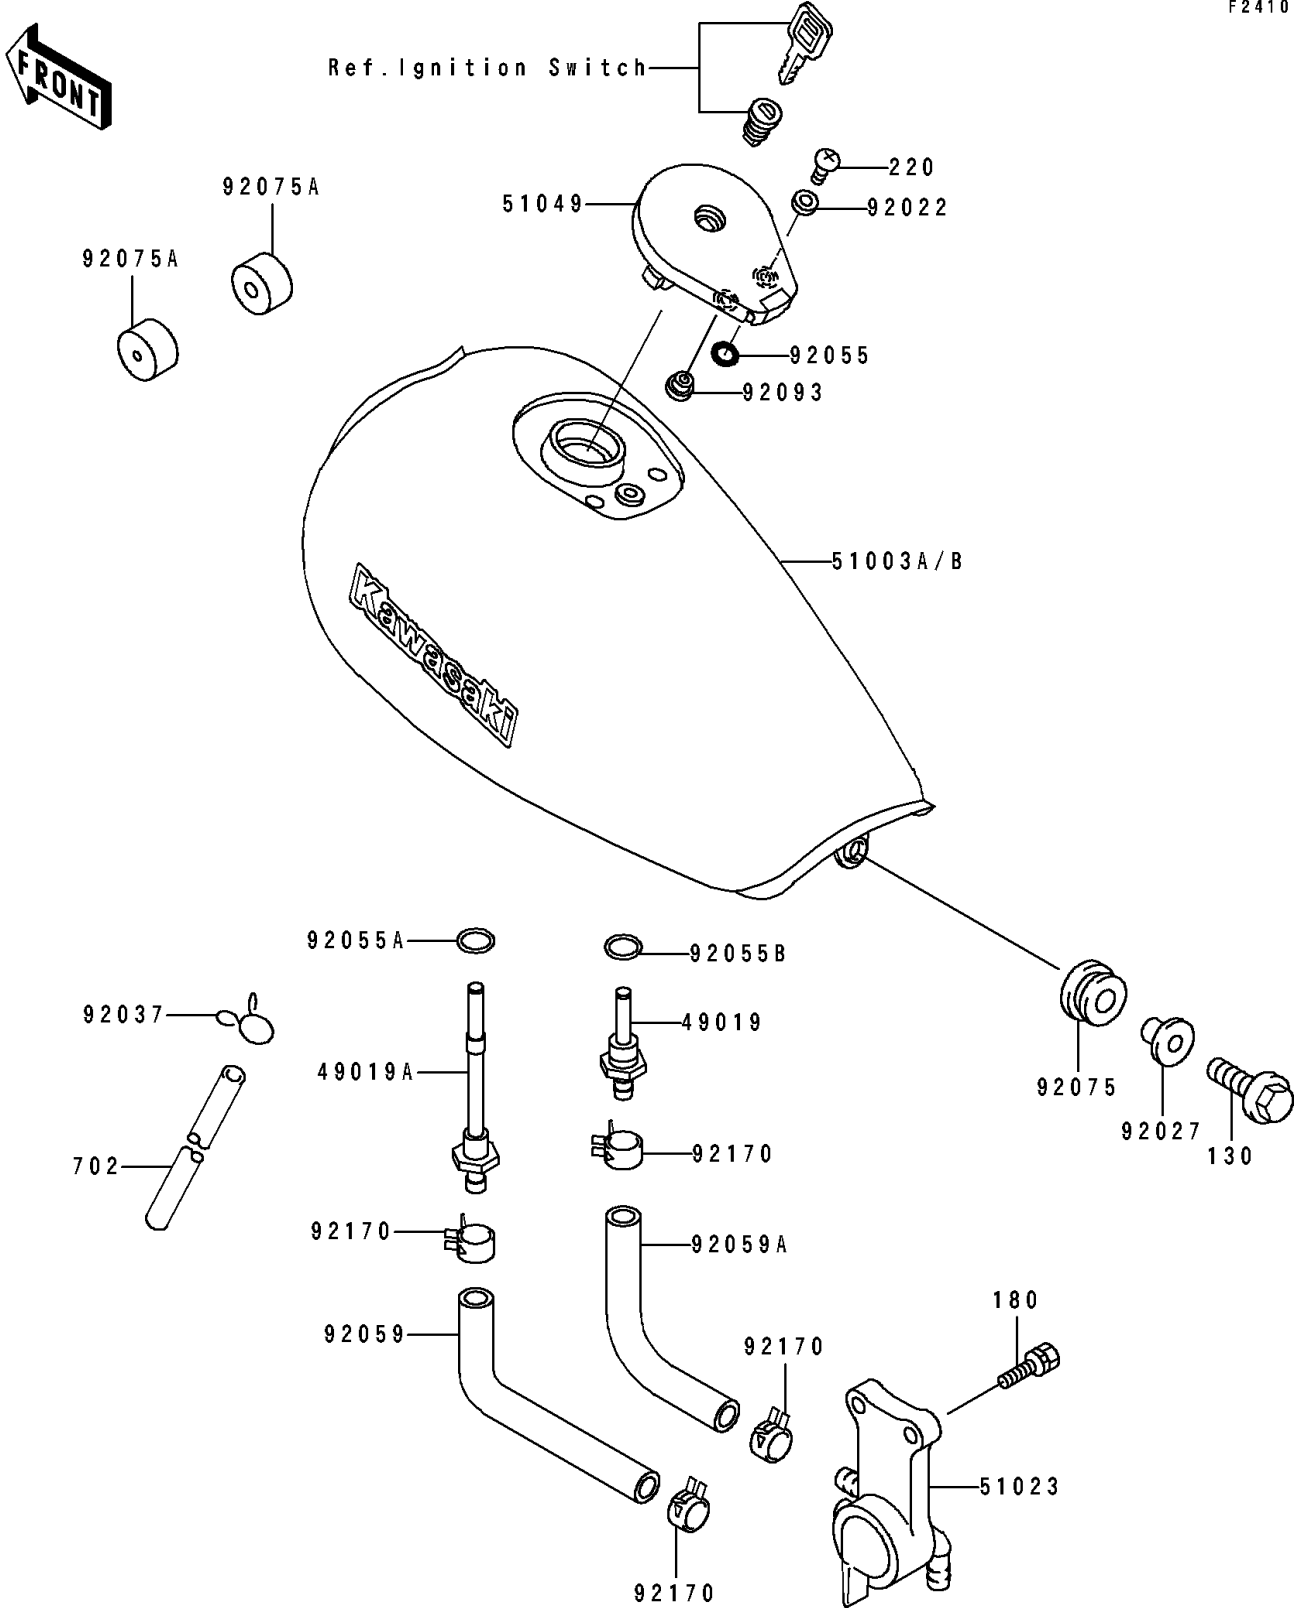

## 1991 250 HS PARTS DIAGRAM

Fuel Tank

F2410

## 1991 250 HS PARTS LIST

Fuel Tank

ITEM NAME	PART NUMBER	QUANTITY
FILTER-FUEL,"RES" (Ref # 49019)	49019-1057	1
FILTER-FUEL,"ON" (Ref # 49019A)	49019-1058	1
TANK-COMP-FUEL,RED/ROSE (Ref # 51003A)	51003-5193-HF	1
TANK-COMP-FUEL,RED/ROSE (Ref # 51003B)	51003-5197-HF	1
TAP-ASSY,FUEL (Ref # 51023)	51023-1145	1
CAP-TANK,FUEL (Ref # 51049)	51049-1088	1
WASHER,5.1X10X1.0 (Ref # 92022)	92022-1977	1
COLLAR,L=14.1 (Ref # 92027)	92027-1920	1
CLAMP (Ref # 92037)	92037-1712	1
RING-O (Ref # 92055)	92055-1023	1
RING-O,ID=9.5 (Ref # 92055A)	92055-1386	1
RING-O,11.5X1.5 (Ref # 92055B)	92055-1387	1
TUBE,"ON" (Ref # 92059)	92059-1831	1
TUBE,"RES" (Ref # 92059A)	92059-1832	1
DAMPER (Ref # 92075)	92075-1057	1
DAMPER,FUEL TANK (Ref # 92075A)	92075-125	1
SEAL,FUEL TANK CAP (Ref # 92093)	92093-1030	1
CLAMP (Ref # 92170)	92170-2043	1
BOLT-FLANGED,6X25 (Ref # 130)	130B0625	1
BOLT-UPSET-WS (Ref # 180)	180B0608	1
SCREW-PAN-CROS (Ref # 220)	220D0510	1
TUBE-RUBBER,7X10X800 (Ref # 702)	702A07800	1