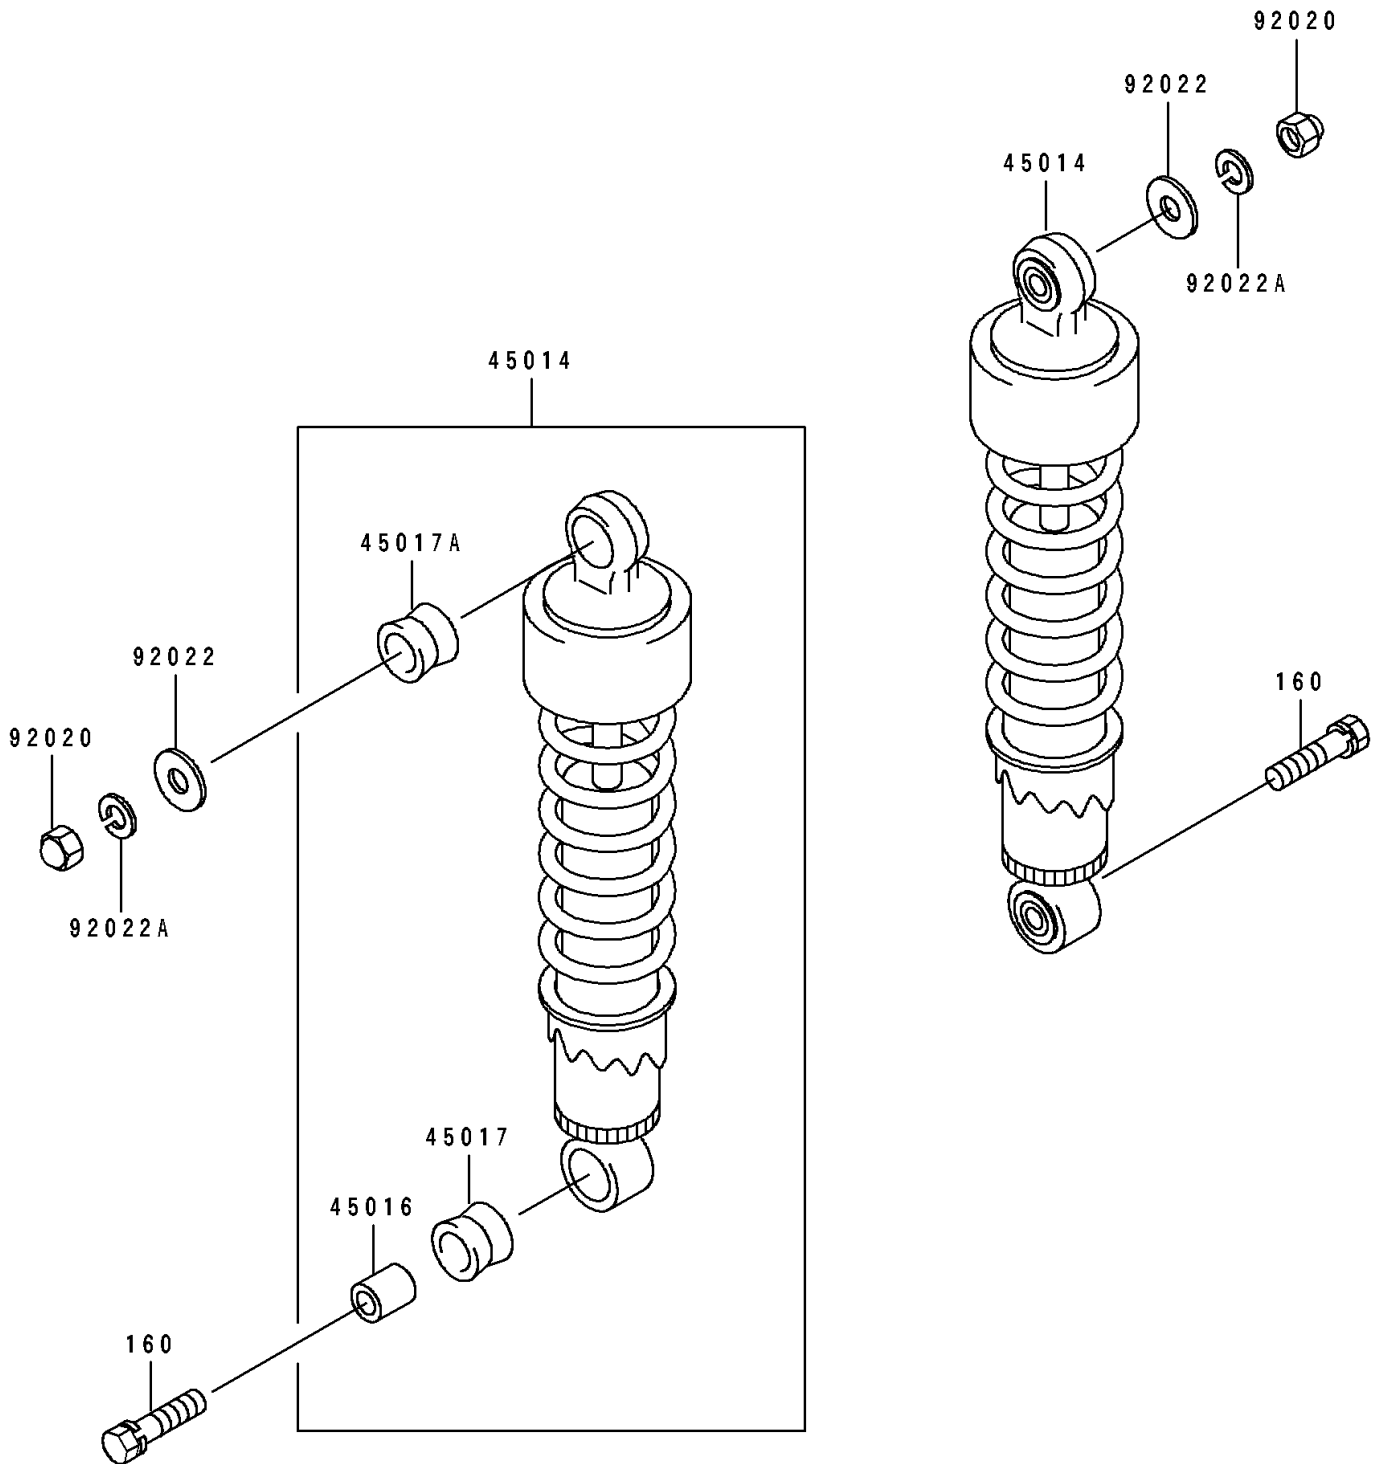

1991 250 HS PARTS DIAGRAM

Suspension/Shock Absorber

F 2151

1991 250 HS PARTS LIST

Suspension/Shock Absorber

ITEM NAME	PART NUMBER	QUANTITY
SHOCKABSORBER (Ref # 45014)	45014-1378	1
COLLAR,SHOCKABSORBER (Ref # 45016)	45016-008	1
DAMPER,SHOCKABSORBER (Ref # 45017)	45017-012	1
DAMPER,SHOCKABSORBER (Ref # 45017A)	45017-015	1
NUT,CAP,10MM (Ref # 92020)	92020-003	1
WASHER,10.5X26X2.3 (Ref # 92022)	92022-044	1
WASHER,SPRING,10MM (Ref # 92022A)	92022-1540	1
BOLT-FINE-WS (Ref # 160)	160N1040	1