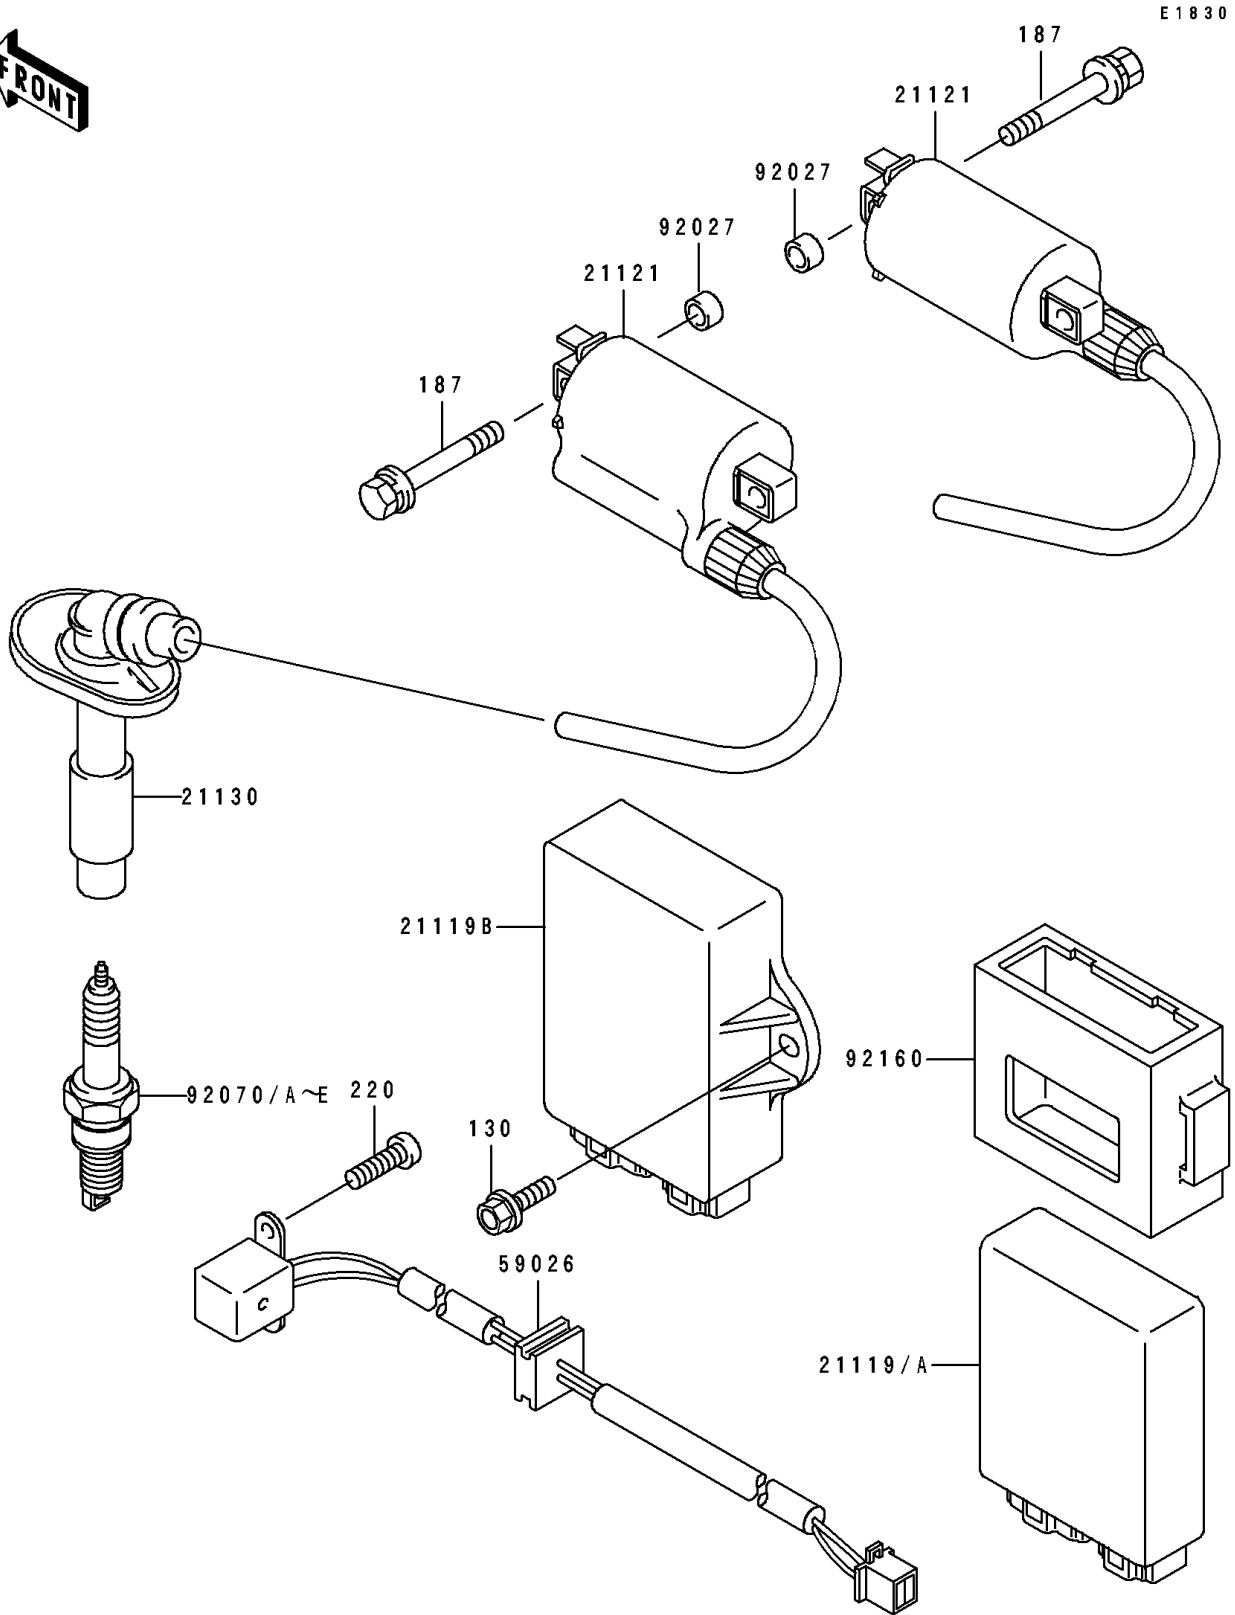

## 1991 250 HS PARTS DIAGRAM

Ignition System

## 1991 250 HS PARTS LIST

### Ignition System

ITEM NAME	PART NUMBER	QUANTITY
IGNITER (Ref # 21119)	21119-1229	1
IGNITER (Ref # 21119A)	21119-1233	1
COIL-IGNITION (Ref # 21121)	21121-1163	1
CAP-SPARK PLUG (Ref # 21130)	21130-1056	1
COIL-PULSING (Ref # 59026)	59026-1086	1
COLLAR,6.8X10X6 (Ref # 92027)	92027-103	1
PLUG-SPARK,C8HA(NGK) (Ref # 92070)	92070-1131	1
PLUG-SPARK,CR7HSA(NGK) (Ref # 92070A)	92070-1154	1
PLUG-SPARK,CR8HSA(NGK) (Ref # 92070B)	92070-1155	1
PLUG-SPARK,U22FSR-U(ND) (Ref # 92070C)		2
DAMPER,IGNITER (Ref # 92160)	92160-1181	1
BOLT-UPSET-WSP (Ref # 187)	187G0625	1
SCREW-PAN-CROS (Ref # 220)	220B0510	1