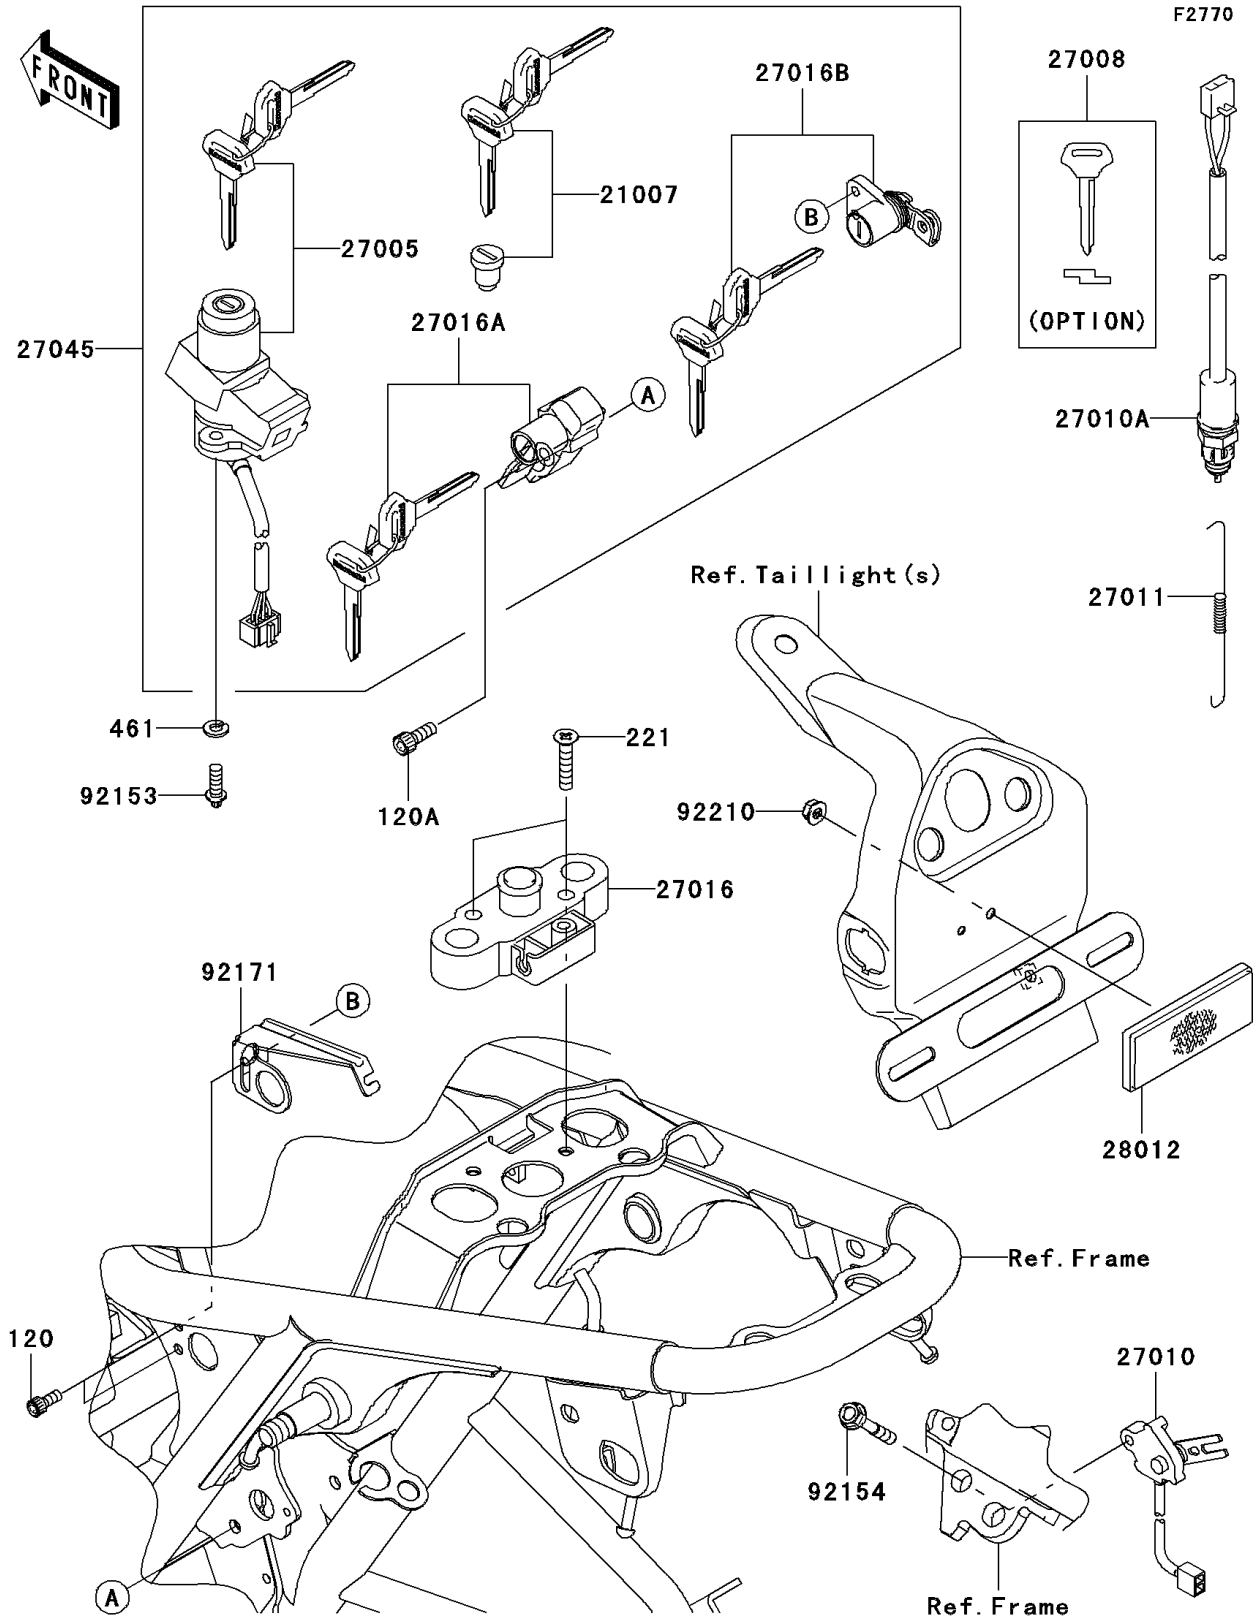

2011 PARTS DIAGRAM

Ignition Switch

2011 PARTS LIST

Ignition Switch

ITEM NAME	PART NUMBER	QUANTITY
BOLT-SOCKET,5X12 (Ref # 120)	120CB0512	1
BOLT-SOCKET,6X16 (Ref # 120A)	120CB0616	1
SCREW-CSK-CROSS,6X30 (Ref # 221)	221AB0630	1
WASHER-SPRING,6MM (Ref # 461)	461DA0600	1
ROTOR,LOCK,TANK CAP (Ref # 21007)	21007-5043	1
SWITCH-ASSY-IGNITION (Ref # 27005)	27005-5142	1
KEY-LOCK,BLANK (Ref # 27008)	27008-1189	1
SWITCH,SIDE STAND (Ref # 27010)	27010-1468	1
SWITCH,REAR BRAKE (Ref # 27010A)	27010-1486	1
SPRING,BRAKE LAMP SWITCH (Ref # 27011)	27011-011	1
LOCK-ASSY,SEAT STRIKER (Ref # 27016)	27016-1098	1
LOCK-ASSY,HELMET (Ref # 27016A)	27016-5249	1
LOCK-ASSY,SEAT (Ref # 27016B)	27016-5256	1
SWITCH-ASSY (Ref # 27045)	27045-5453	1
REFLECTOR-REFLEX (Ref # 28012)	28012-1077	1
BOLT,TORX,6X16 (Ref # 92153)	92153-0967	1
BOLT,FLANGED,6X40 (Ref # 92154)	92154-0859	1
CLAMP (Ref # 92171)	92171-1072	1
NUT,FLANGED,5MM (Ref # 92210)	92210-0007	1