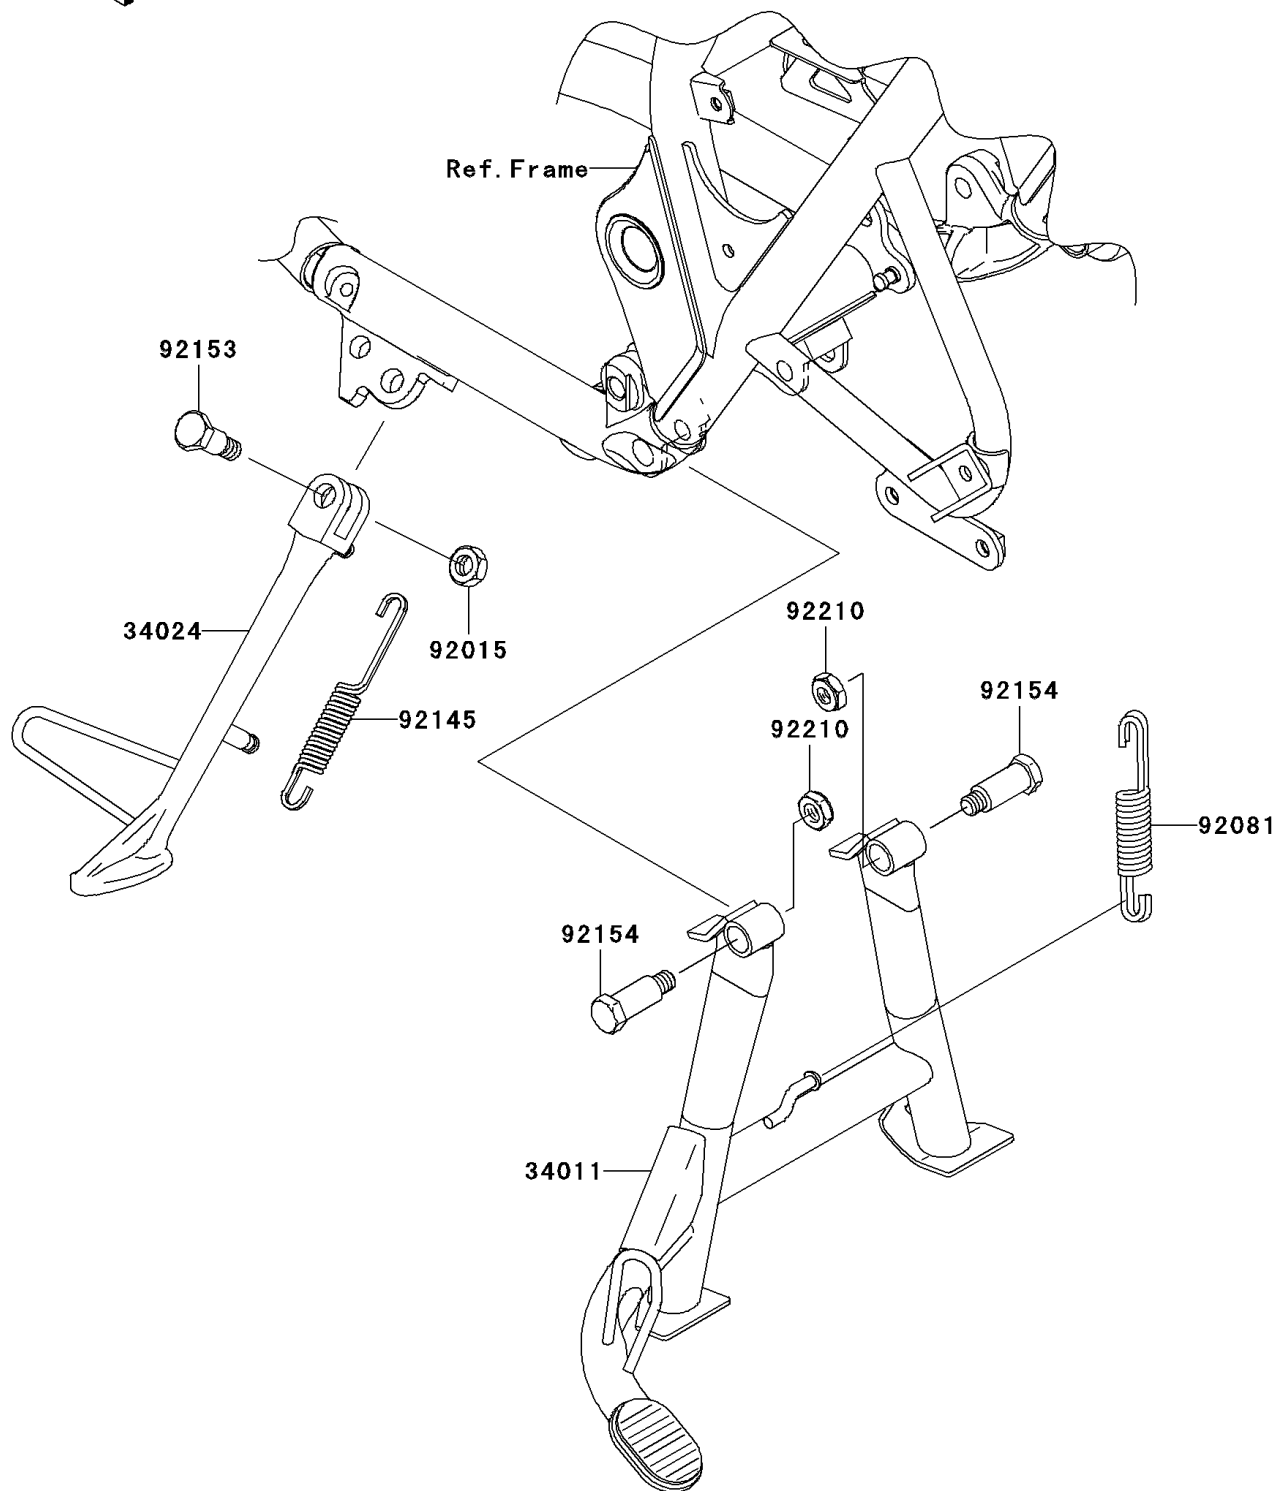

2011 PARTS DIAGRAM

Stand(s)

F2190

2011 PARTS LIST

Stand(s)

ITEM NAME	PART NUMBER	QUANTITY
STAND-CENTER (Ref # 34011)	34011-0027	1
STAND-SIDE (Ref # 34024)	34024-0098	1
NUT,LOCK,10MM,BLACK (Ref # 92015)	92015-1188	1
SPRING,CENTER STAND (Ref # 92081)	92081-1962	1
SPRING,SIDE STAND (Ref # 92145)	92145-0687	1
BOLT,SIDE STAND,10MM (Ref # 92153)	92153-1416	1
BOLT,10X39.5 (Ref # 92154)	92154-0439	1
NUT,LOCK,10MM (Ref # 92210)	92210-0278	1