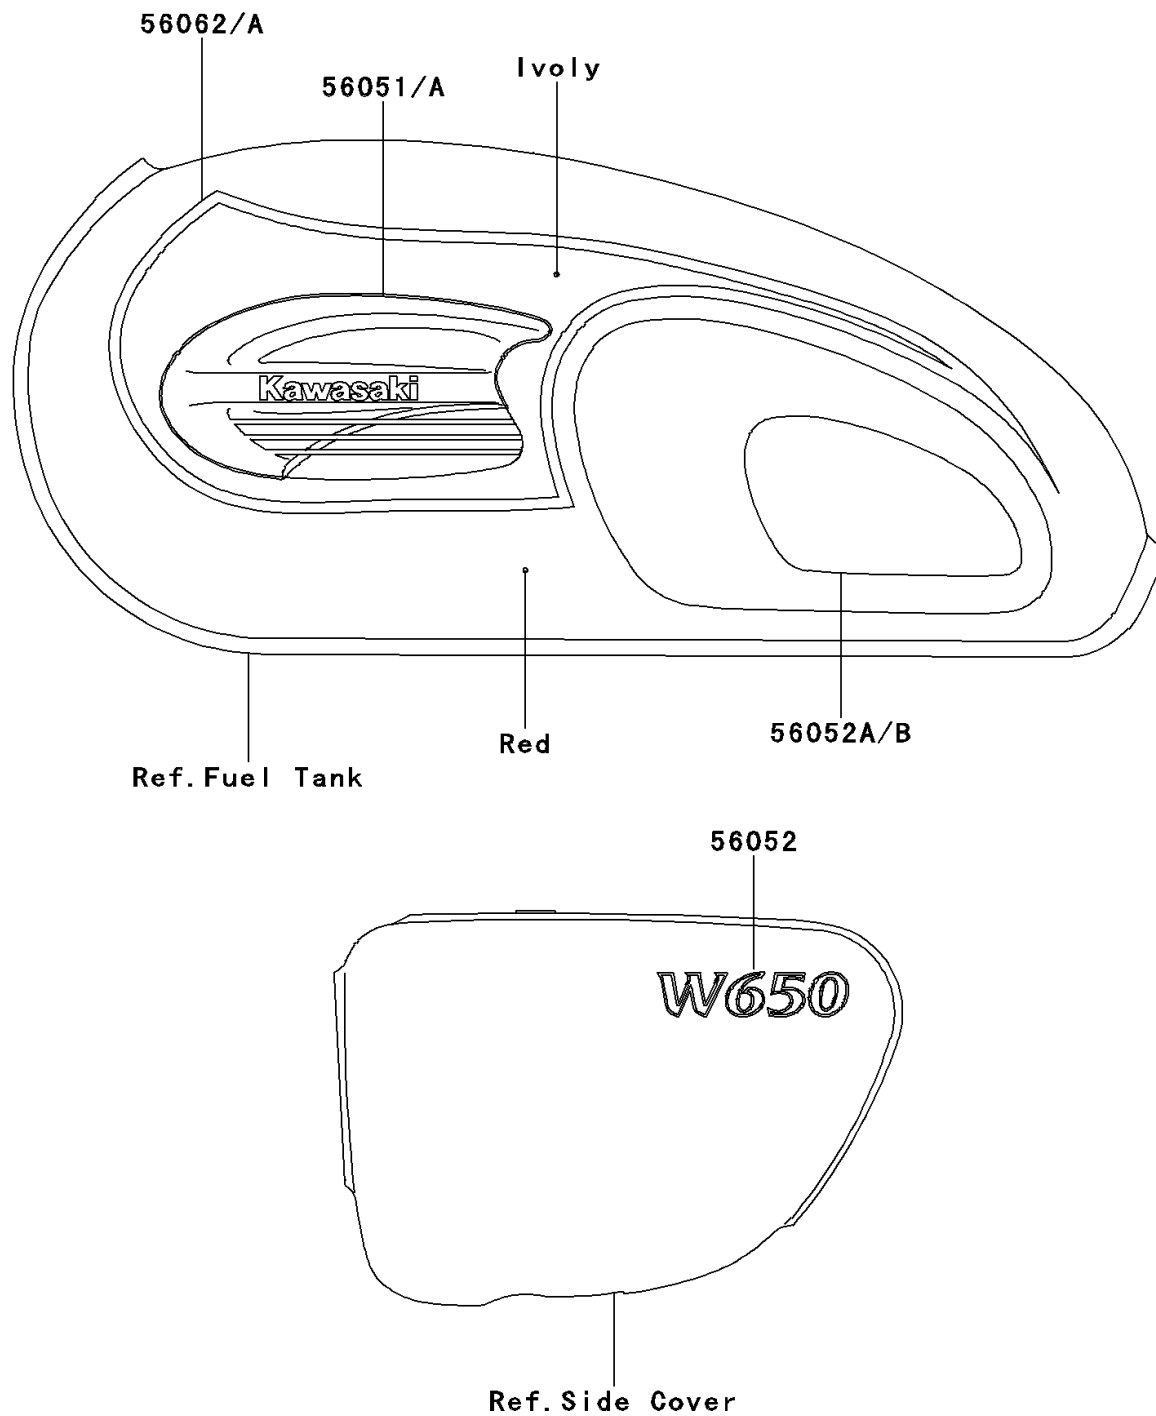

2000 W650 PARTS DIAGRAM

Decals(Red/Ivory)(EJ650-A2)

F2861A

2000 W650 PARTS LIST

Decals(Red/Ivory)(EJ650-A2)

ITEM NAME	PART NUMBER	QUANTITY
MARK,FUEL TANK,LH (Ref # 56051)	56051-1996	1
MARK,FUEL TANK,RH (Ref # 56051A)	56051-1997	1
MARK,SIDE COVER,W650 (Ref # 56052)	56052-1068	1
MARK,FUEL TANK PAD,LH (Ref # 56052A)	56052-1093	1
MARK,FUEL TANK PAD,RH (Ref # 56052B)	56052-1094	1
PATTERN,FUEL TANK,LH (Ref # 56062)	56062-1923	1
PATTERN,FUEL TANK,RH (Ref # 56062A)	56062-1924	1