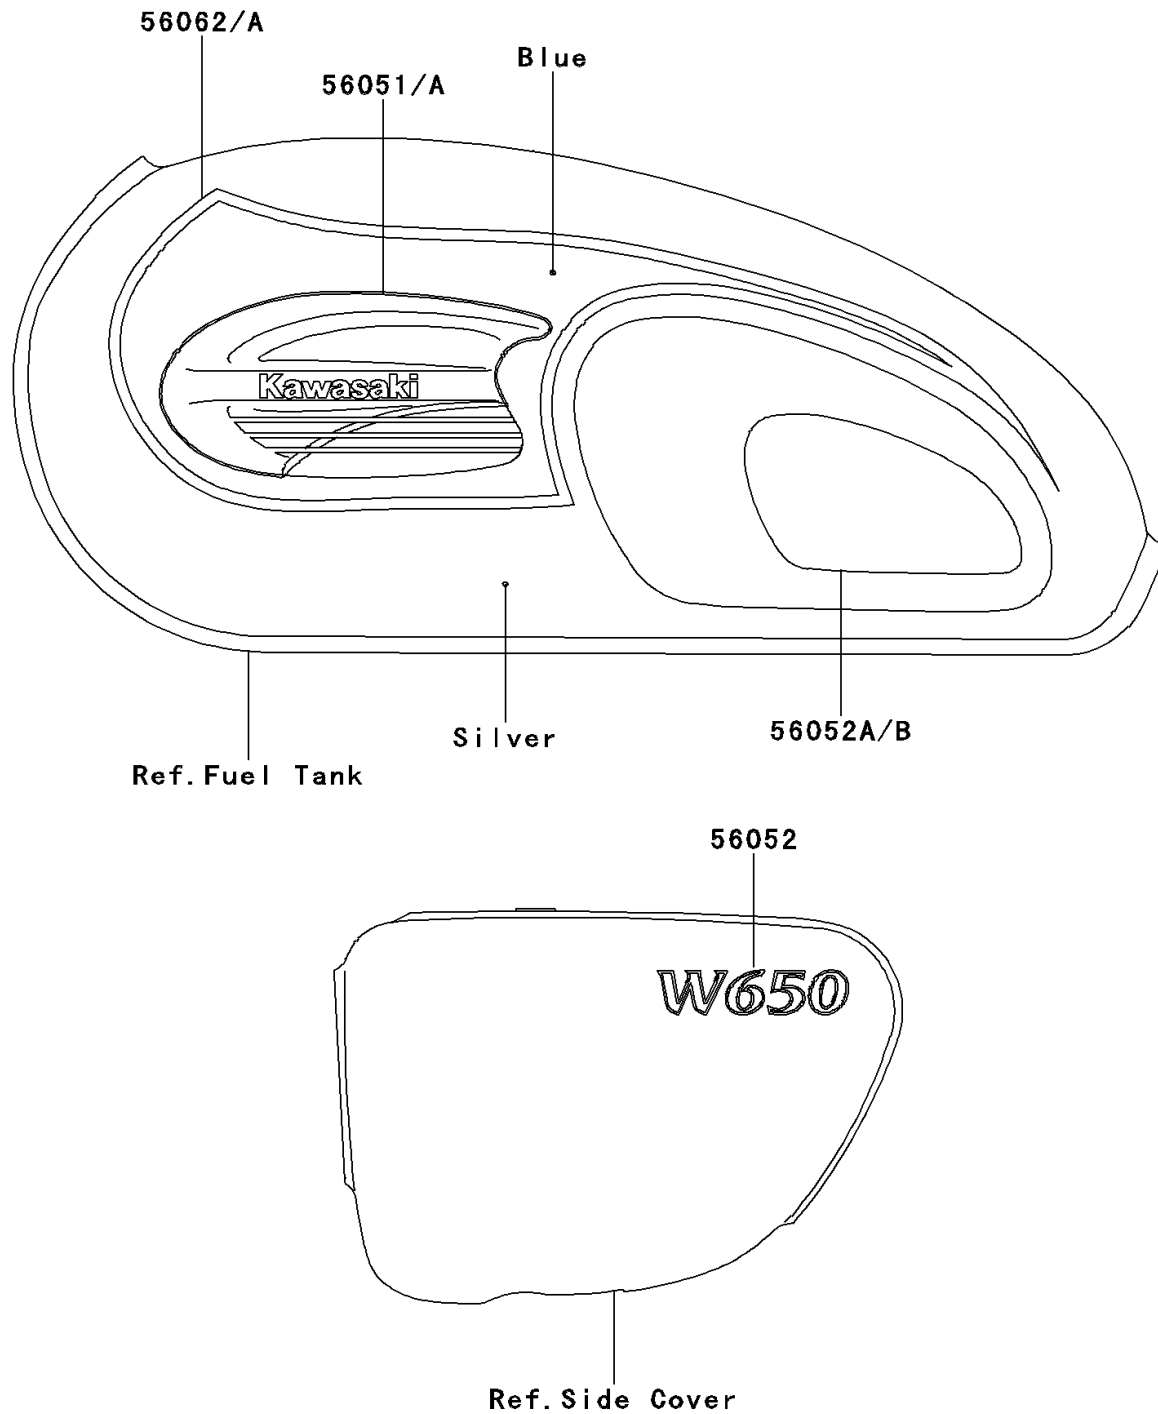

2000 W650 PARTS DIAGRAM

Decals(Blue/Silver)(EJ650-A2)

F2861

2000 W650 PARTS LIST

Decals(Blue/Silver)(EJ650-A2)

ITEM NAME	PART NUMBER	QUANTITY
MARK,FUEL TANK,LH (Ref # 56051)	56051-1996	1
MARK,FUEL TANK,RH (Ref # 56051A)	56051-1997	1
MARK,SIDE COVER,W650 (Ref # 56052)	56052-1068	1
MARK,FUEL TANK PAD,LH (Ref # 56052A)	56052-1093	1
MARK,FUEL TANK PAD,RH (Ref # 56052B)	56052-1094	1
PATTERN,FUEL TANK,LH (Ref # 56062)	56062-1925	1
PATTERN,FUEL TANK,RH (Ref # 56062A)	56062-1926	1