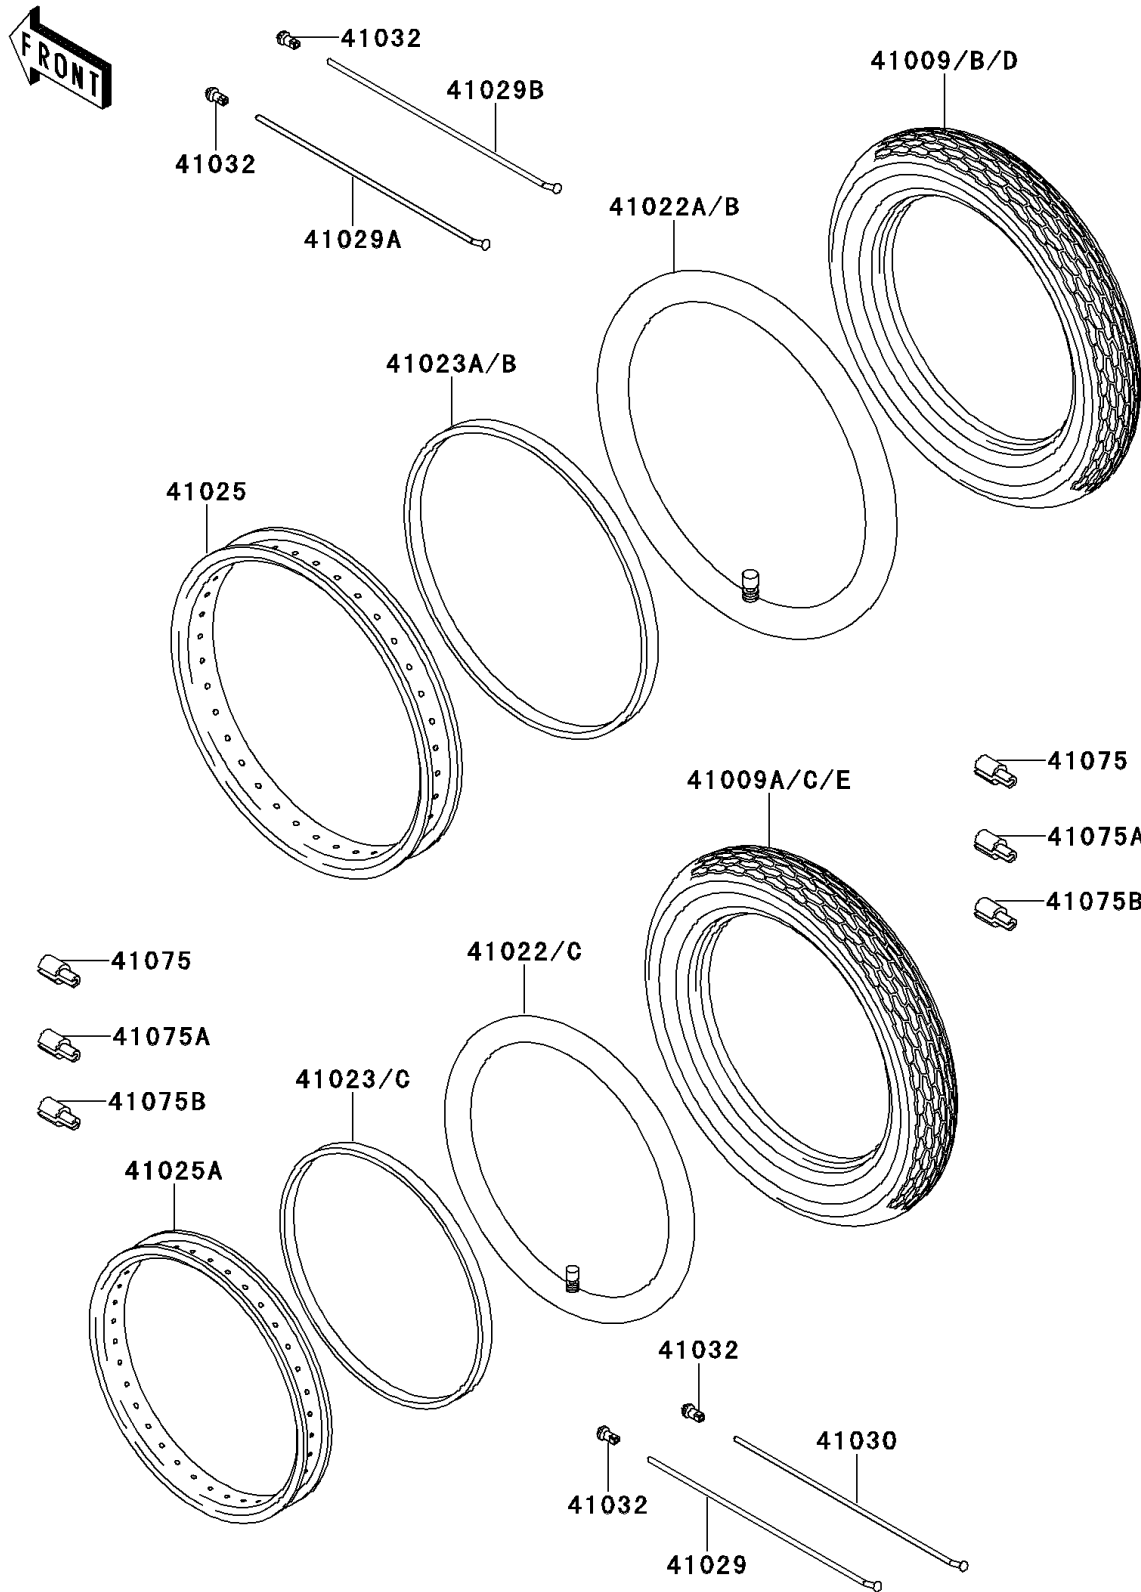

2000 W650 PARTS DIAGRAM

Tires

F2210

2000 W650 PARTS LIST

Tires

ITEM NAME	PART NUMBER	QUANTITY
TIRE,FR,100/90-19 57H,AC03(BS) (Ref # 41009)	41009-1239	1
TIRE,RR,130/80-18 66H,AC04(BS) (Ref # 41009A)	41009-1240	1
TIRE,FR,100/90-19 57H,TT100GPG (Ref # 41009B)	41009-1351	1
TIRE,RR,130/80-18 66H,TT100GP (Ref # 41009C)	41009-1352	1
TUBE-TIRE,RR,110/100-18(D) (Ref # 41022)	41022-1120	1
TUBE-TIRE,100/90-19(D) (Ref # 41022A)	41022-1129	1
TUBE-TIRE,100/90-19(BS) (Ref # 41022B)	41022-1142	1
TUBE-TIRE,130/80-18 (Ref # 41022C)	41022-1214	1
BAND-RIM,100/100-18(D) (Ref # 41023)	41023-1070	1
BAND-RIM,90.100/90-19(D) (Ref # 41023A)	41023-1074	1
BAND-RIM,110/90-19(BS) (Ref # 41023B)	41023-1081	1
BAND-RIM,4.10-18(BS) (Ref # 41023C)	41023-1086	1
RIM,FR,2.15X19 (Ref # 41025)	41025-1381	1
RIM,RR,2.75X18 (Ref # 41025A)	41025-1382	1
SPOKE-INNER,RR,149MMX103D (Ref # 41029)	41029-1300	1
SPOKE-INNER,FR,LH,200MMX170D (Ref # 41029A)	41029-1304	1
SPOKE-INNER,FR,RH,183MMX170D (Ref # 41029B)	41029-1305	1
SPOKE-OUTER,RR,148MMX80D (Ref # 41030)	41030-1164	1
NIPPLE-SPOKE (Ref # 41032)	41032-1075	1
BALANCER-WHEEL,10G (Ref # 41075)	41075-1007	1
BALANCER-WHEEL,20G (Ref # 41075A)	41075-1008	1
BALANCER-WHEEL,30G (Ref # 41075B)	41075-1009	1