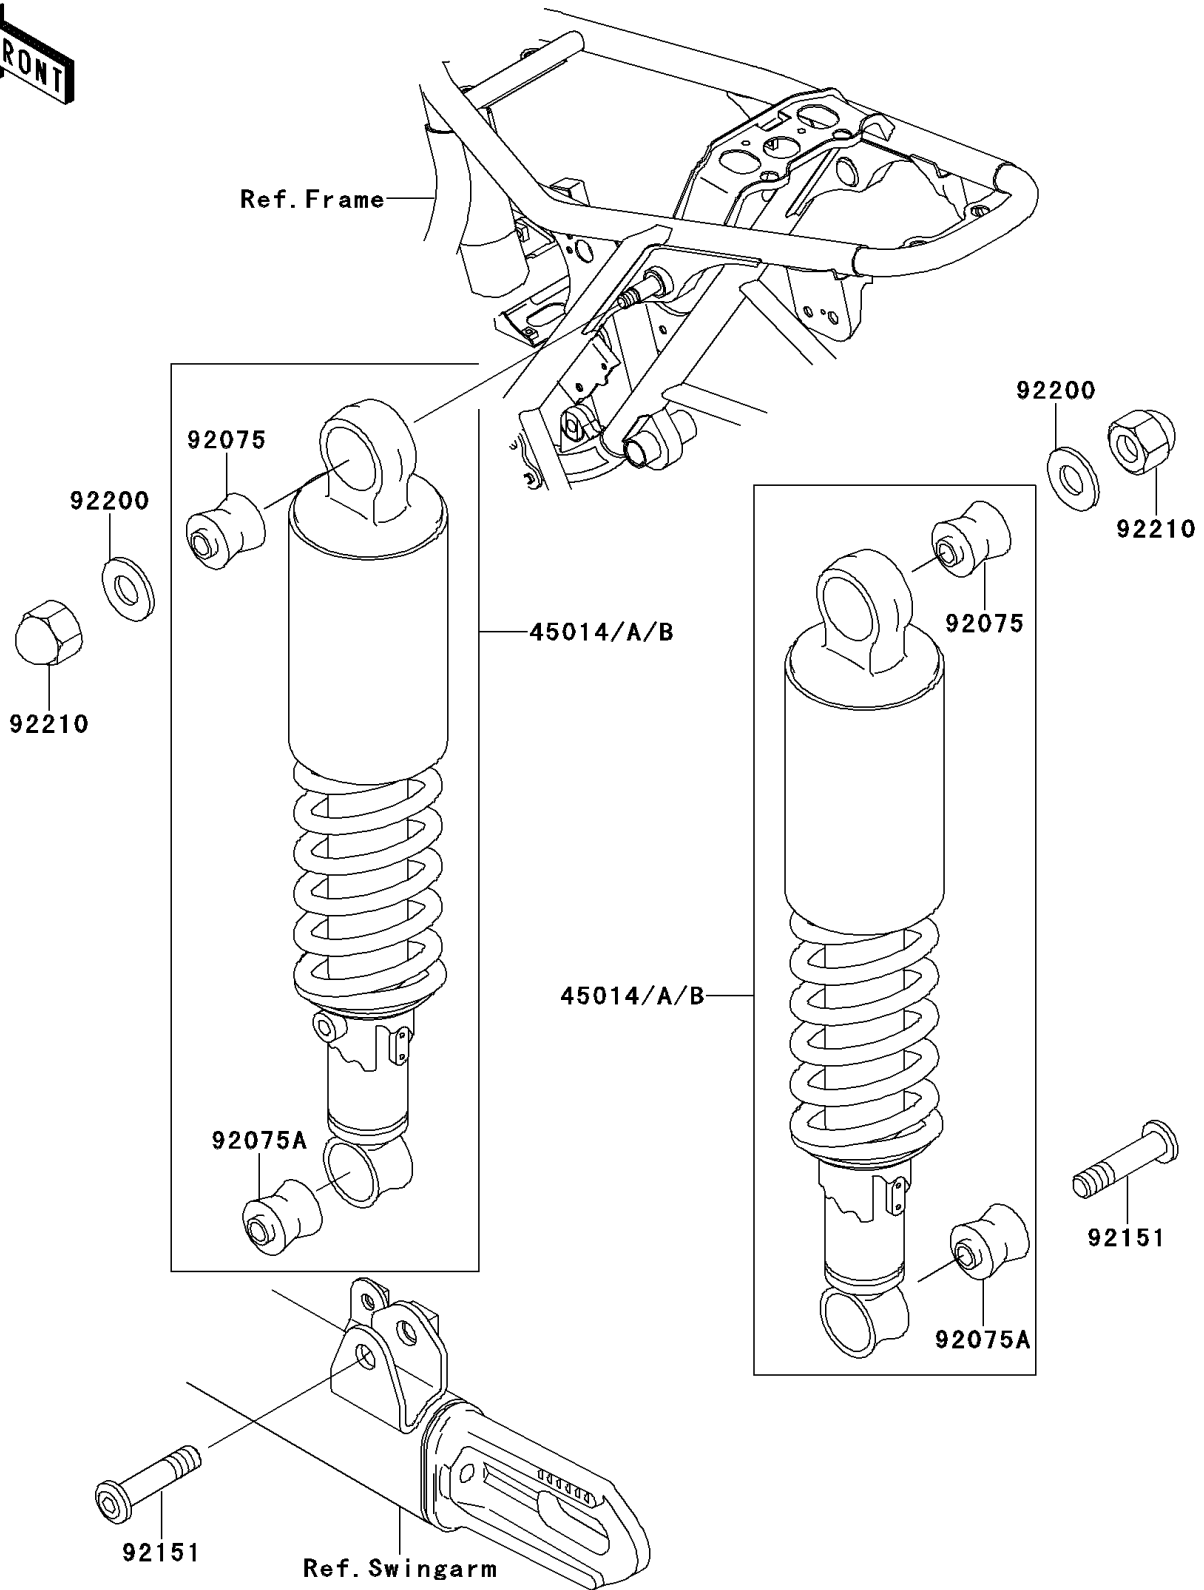

## 2000 W650 PARTS DIAGRAM

Suspension/Shock Absorber

F2151

## 2000 W650 PARTS LIST

Suspension/Shock Absorber

ITEM NAME	PART NUMBER	QUANTITY
SHOCKABSORBER (Ref # 45014)	45014-1731	1
DAMPER,SHOCKABSORBER (Ref # 92075)	92075-1141	1
DAMPER,SHOCKABSORBER (Ref # 92075A)	92075-1586	1
BOLT,SOCKET,10X35 (Ref # 92151)	92151-1371	1
WASHER,12MM (Ref # 92200)	92200-1312	1
NUT,CAP,12MM (Ref # 92210)	92210-1174	1