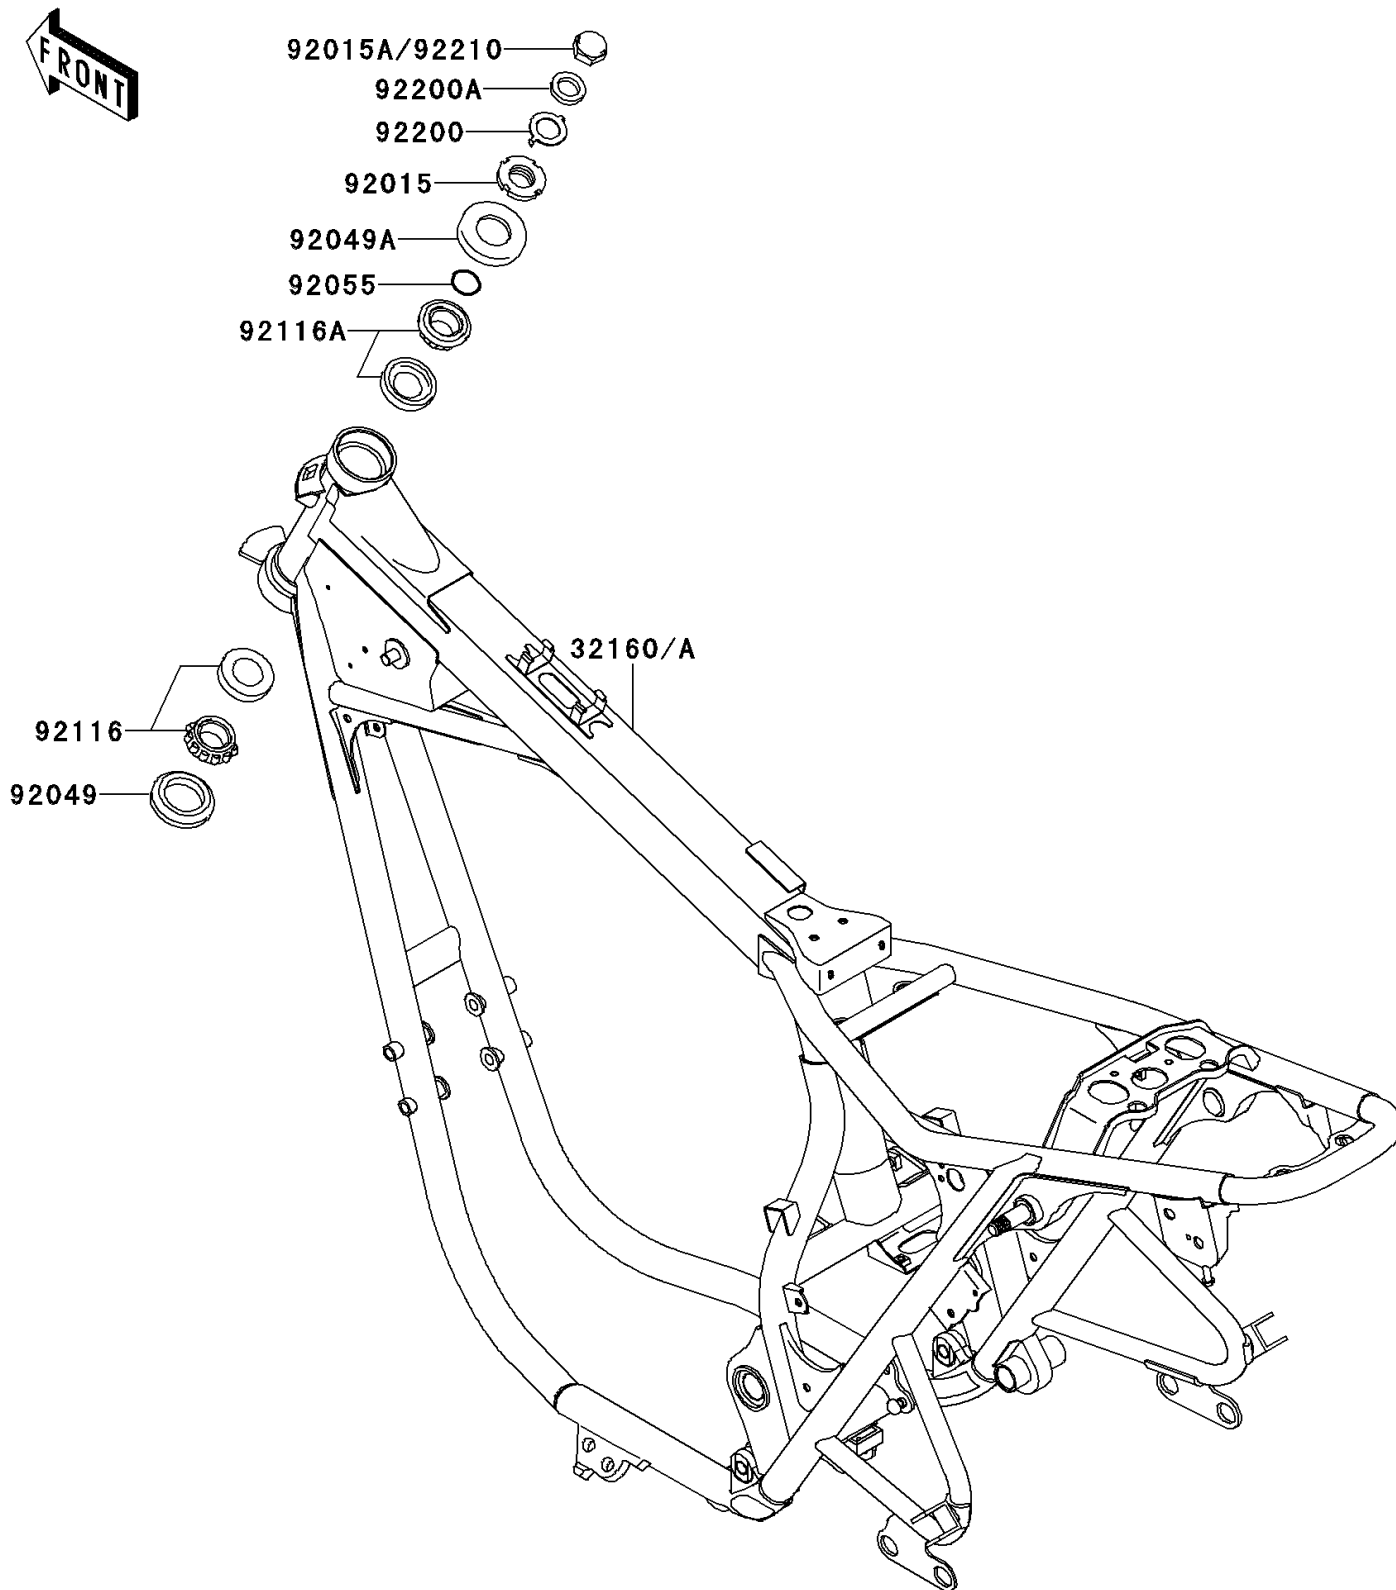

## 2000 W650 PARTS DIAGRAM

Frame

F2120

## 2000 W650 PARTS LIST

Frame

ITEM NAME	PART NUMBER	QUANTITY
FRAME-COMP (Ref # 32160)	32160-1670	1
NUT,25MM,T=12 (Ref # 92015)	92015-1546	1
NUT,CAP,18MM (Ref # 92015A)	92015-1736	1
SEAL-OIL,XMHE36X52X4J (Ref # 92049)	92049-1162	1
SEAL-OIL,STEERING STEM (Ref # 92049A)	92049-1214	1
RING-O,ID=24.5 (Ref # 92055)	92055-1459	1
BEARING-ROLLER,HR320/28XJ (Ref # 92116)	92116-1009	1
BEARING-ROLLER,HI-CAP32005JR-1 (Ref # 92116A)	92116-1056	1
WASHER,CLAW,18.5X30X2.3 (Ref # 92200)	92200-1357	1
WASHER,19X32X2.6 (Ref # 92200A)	92200-1489	1