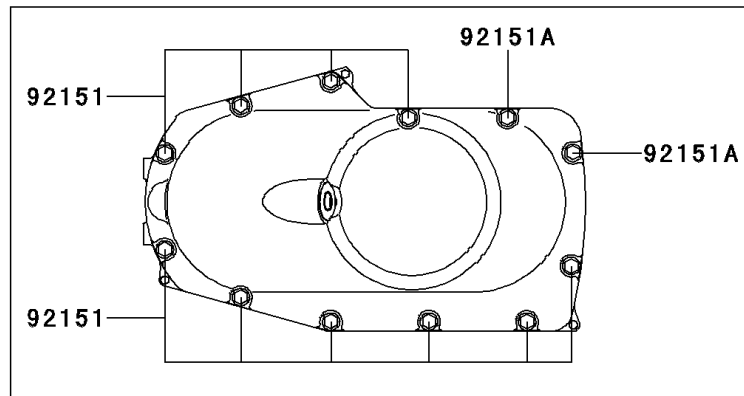

2000 W650 PARTS DIAGRAM

Breather Cover/Oil Pan

E1432

2000 W650 PARTS LIST

Breather Cover/Oil Pan

ITEM NAME	PART NUMBER	QUANTITY
BOLT-SOCKET (Ref # 120)	120R0622	1
GASKET,OIL PAN (Ref # 11060)	11060-1895	1
GASKET,BREATHER BODY COVER (Ref # 11060A)	11060-1930	1
PLATE (Ref # 13271)	13271-1313	1
BODY-BREATHER (Ref # 14070)	14070-1085	1
PAN-OIL (Ref # 49034)	49034-1129	1
BOLT,6X10 (Ref # 92002)	92002-1541	1
FITTING,BREATHER (Ref # 92005)	92005-1238	1
GASKET,12X22X2,DRAIN PLUG (Ref # 92065)	92065-097	1
PLUG,OIL DRAIN,12X15 (Ref # 92066)	92066-1174	1
BOLT,6X25 (Ref # 92151)	92151-1640	1
BOLT,6X25 (Ref # 92151A)	92151-1641	1
DAMPER,BREATHER BODY (Ref # 92160)	92160-1987	1
DAMPER (Ref # 92161)	92161-1073	1
CLAMP,METER HARNESS (Ref # 92170)	92170-1804	1