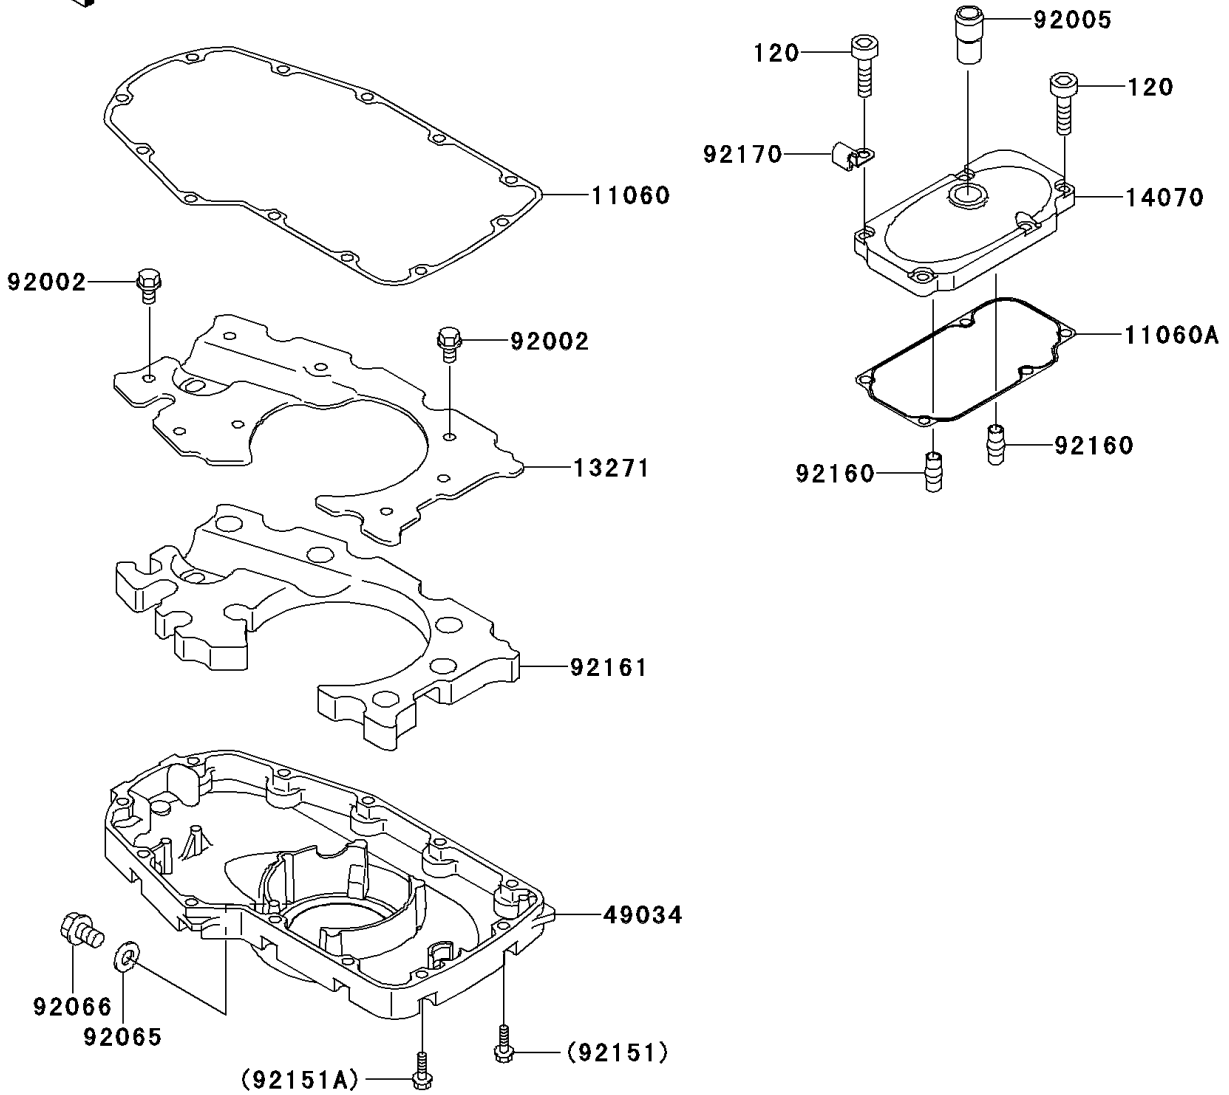

2000 W650 PARTS DIAGRAM

Breather Cover/Oil Pan

E1432

2000 W650 PARTS LIST

Breather Cover/Oil Pan

ITEM NAME	PART NUMBER	QUANTITY
BOLT-SOCKET (Ref # 120)	120R0622	1
GASKET,OIL PAN (Ref # 11060)	11060-1895	1
GASKET,BREATHER BODY COVER (Ref # 11060A)	11060-1930	1
PLATE (Ref # 13271)	13271-1313	1
BODY-BREATHER (Ref # 14070)	14070-1085	1
PAN-OIL (Ref # 49034)	49034-1129	1
BOLT,6X10 (Ref # 92002)	92002-1541	1
FITTING,BREATHER (Ref # 92005)	92005-1238	1
GASKET,12X22X2,DRAIN PLUG (Ref # 92065)	92065-097	1
PLUG,OIL DRAIN,12X15 (Ref # 92066)	92066-1174	1
BOLT,6X25 (Ref # 92151)	92151-1640	1
BOLT,6X25 (Ref # 92151A)	92151-1641	1
DAMPER,BREATHER BODY (Ref # 92160)	92160-1987	1
DAMPER (Ref # 92161)	92161-1073	1
CLAMP,METER HARNESS (Ref # 92170)	92170-1804	1