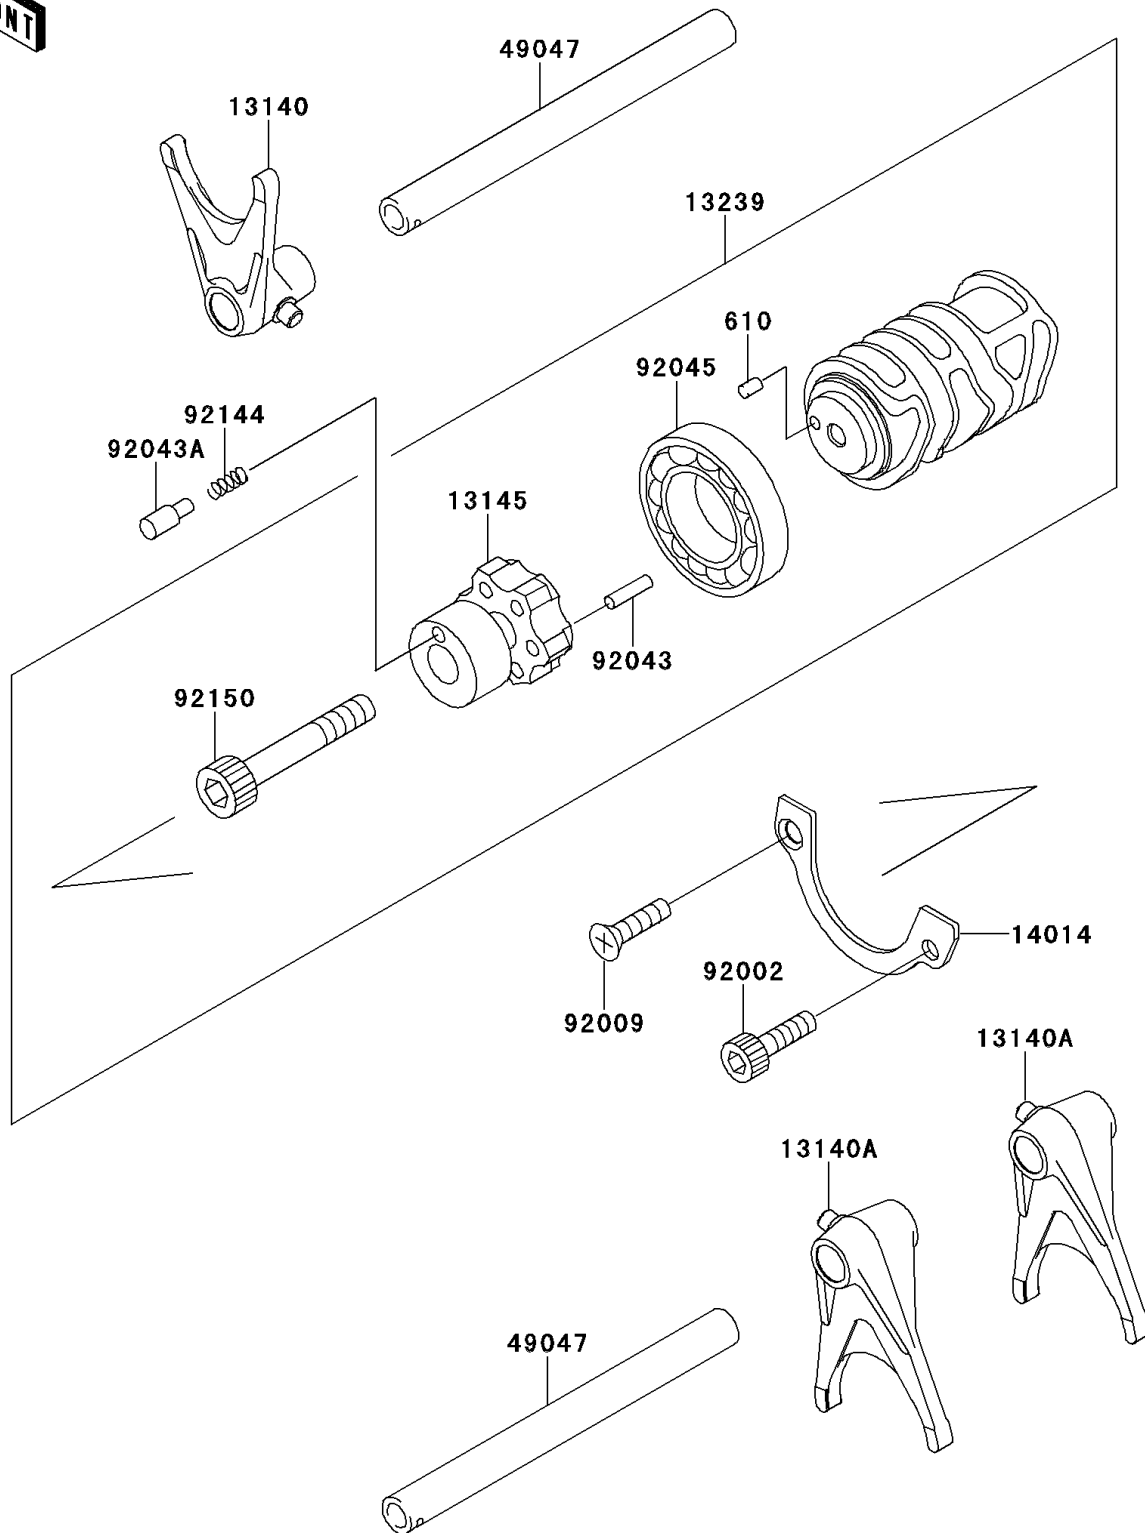

2000 W650 PARTS DIAGRAM

Gear Change Drum/Shift Fork(s)

E1362

2000 W650 PARTS LIST

Gear Change Drum/Shift Fork(s)

ITEM NAME	PART NUMBER	QUANTITY
ROLLER,4X8 (Ref # 610)	610A0408	1
FORK-SHIFT,INPUT 3RD (Ref # 13140)	13140-1282	1
FORK-SHIFT,OUTPUT 4TH&TOP (Ref # 13140A)	13140-1283	1
CAM-CHANGE DRUM (Ref # 13145)	13145-1083	1
DRUM-ASSY-CHANGE (Ref # 13239)	13239-1205	1
PLATE-POSITION (Ref # 14014)	14014-1141	1
ROD-SHIFT (Ref # 49047)	49047-1102	1
BOLT,SOCKET,6X12 (Ref # 92002)	92002-1796	1
SCREW,6X16 (Ref # 92009)	92009-1360	1
PIN,5X21.8 (Ref # 92043)	92043-1518	1
PIN (Ref # 92043A)	92043-1523	1
BEARING-BALL,16005(NTN) (Ref # 92045)	92045-1045	1
SPRING (Ref # 92144)	92144-1245	1
BOLT,SOCKET,6X40 (Ref # 92150)	92150-1958	1