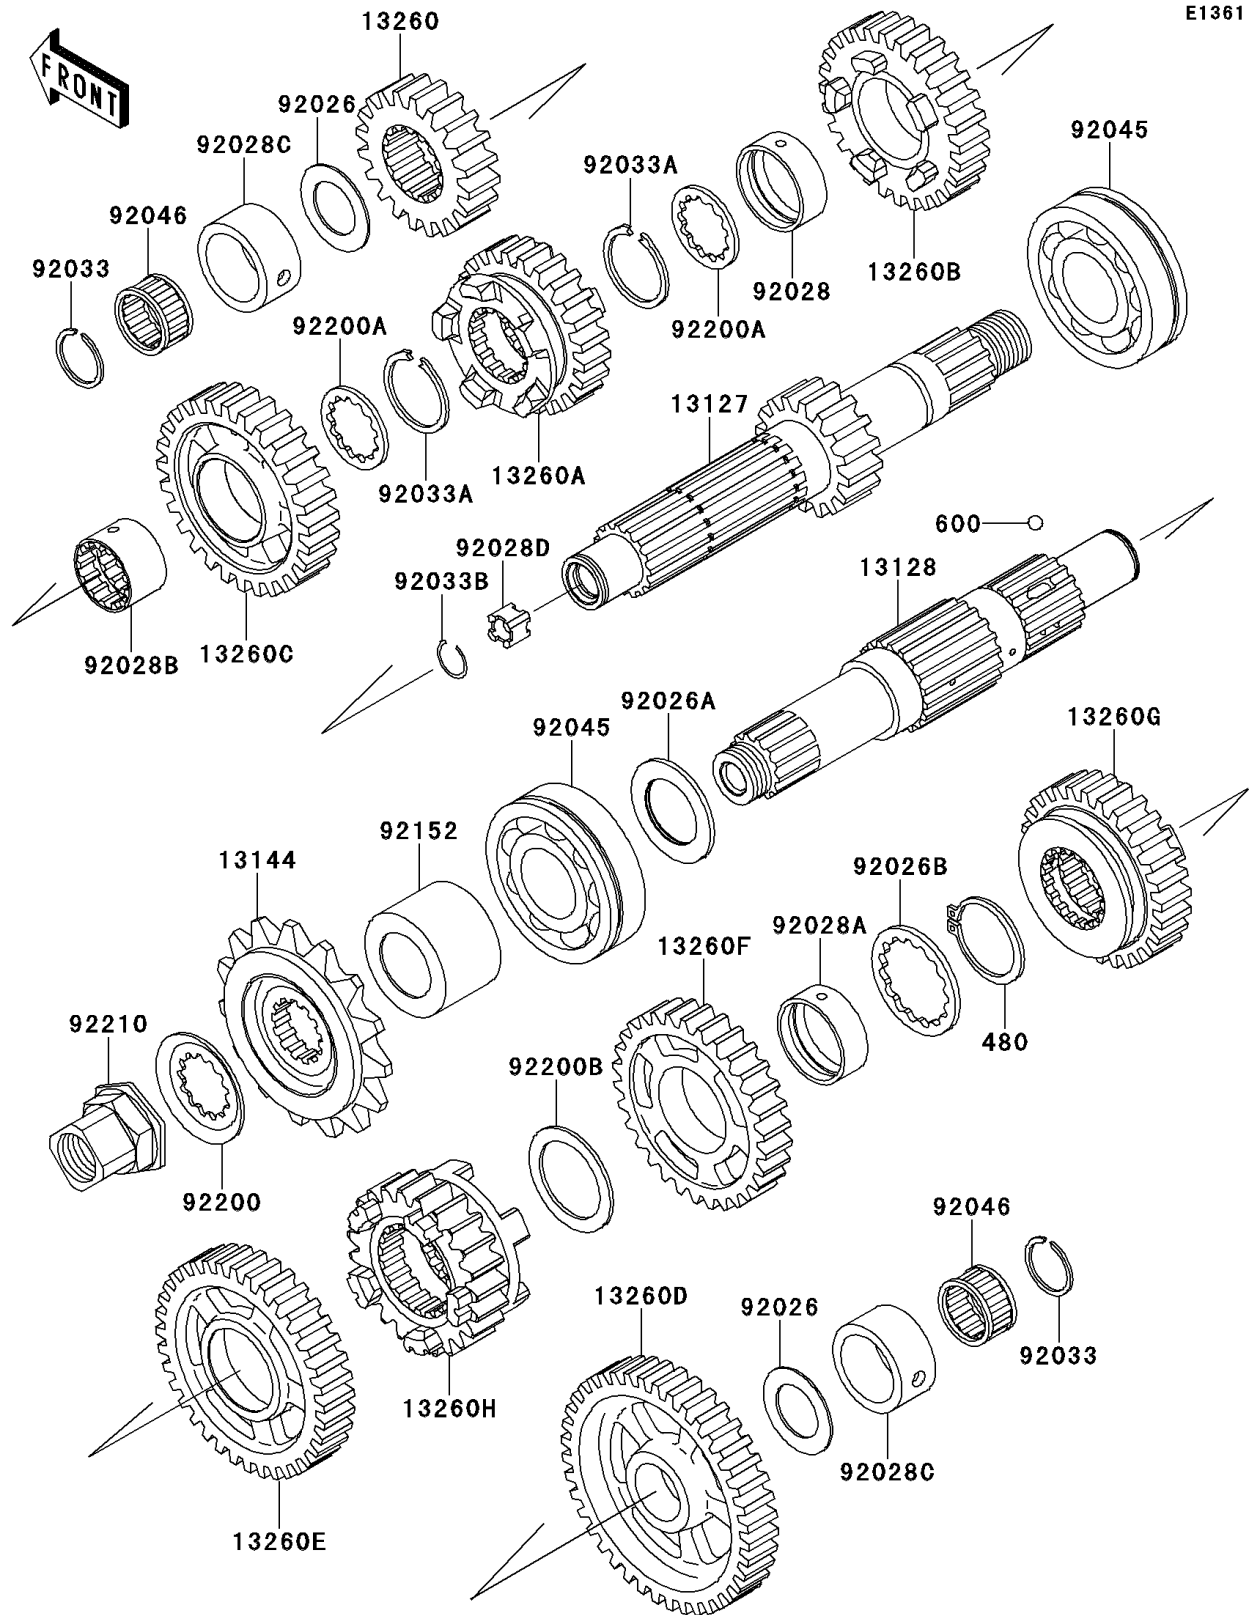

## 2000 W650 PARTS DIAGRAM

Transmission

## 2000 W650 PARTS LIST

### Transmission

ITEM NAME	PART NUMBER	QUANTITY
CIRCLIP (Ref # 480)	480J2900	1
BALL-STEEL,5/32" (Ref # 600)	600A0500	1
SHAFT-TRANSMISSION INPUT,17T (Ref # 13127)	13127-1270	1
SHAFT-TRANSMISSION OUTPUT (Ref # 13128)	13128-1234	1
SPROCKET-OUTPUT,15T (Ref # 13144)	13144-1305	1
GEAR,INPUT 2ND,22T (Ref # 13260)	13260-1783	1
GEAR,INPUT 3RD,25T (Ref # 13260A)	13260-1784	1
GEAR,INPUT 4TH,28T (Ref # 13260B)	13260-1785	1
GEAR,INPUT TOP,27T (Ref # 13260C)	13260-1786	1
GEAR,OUTPUT LOW,39T (Ref # 13260D)	13260-1787	1
GEAR,OUTPUT 2ND,35T (Ref # 13260E)	13260-1788	1
GEAR,OUTPUT 3RD,31T (Ref # 13260F)	13260-1789	1
GEAR,OUTPUT 4TH,28T (Ref # 13260G)	13260-1790	1
GEAR,OUTPUT TOP,23T (Ref # 13260H)	13260-1791	1
SPACER,20.5X33X1.0 (Ref # 92026)	92026-1528	1
SPACER,25.3X39X2.0 (Ref # 92026A)	92026-1529	1
SPACER,TOOTHED,28X30X2.0 (Ref # 92026B)	92026-1530	1
BUSHING,INPUT GEAR (Ref # 92028)	92028-1449	1
BUSHING,OUTPUT GEAR,2ND (Ref # 92028A)	92028-1707	1
BUSHING,INPUT TOP GEAR (Ref # 92028B)	92028-1752	1
BUSHING,26X34X16.6 (Ref # 92028C)	92028-180	1
BUSHING,INPUT SHAFT (Ref # 92028D)	92028-1901	1
RING-SNAP,20MM (Ref # 92033)	92033-015	1
RING-SNAP,T=1.2 (Ref # 92033A)	92033-1037	1
RING-SNAP (Ref # 92033B)	92033-1072	1
BEARING-BALL,6305N2SH2 (Ref # 92045)	92045-1224	1
BEARING-NEEDLE,KMJ20X26X13.8X1 (Ref # 92046)	92046-1185	1
COLLAR,SPROCKET (Ref # 92152)	92152-1148	1
WASHER (Ref # 92200)	92200-1065	1

## 2000 W650 PARTS LIST

Transmission

ITEM NAME	PART NUMBER	QUANTITY
WASHER,T=1.5 (Ref # 92200A)	92200-1240	1
WASHER,29.9X40X1.5 (Ref # 92200B)	92200-1278	1
NUT,SPROCKET (Ref # 92210)	92210-1098	1