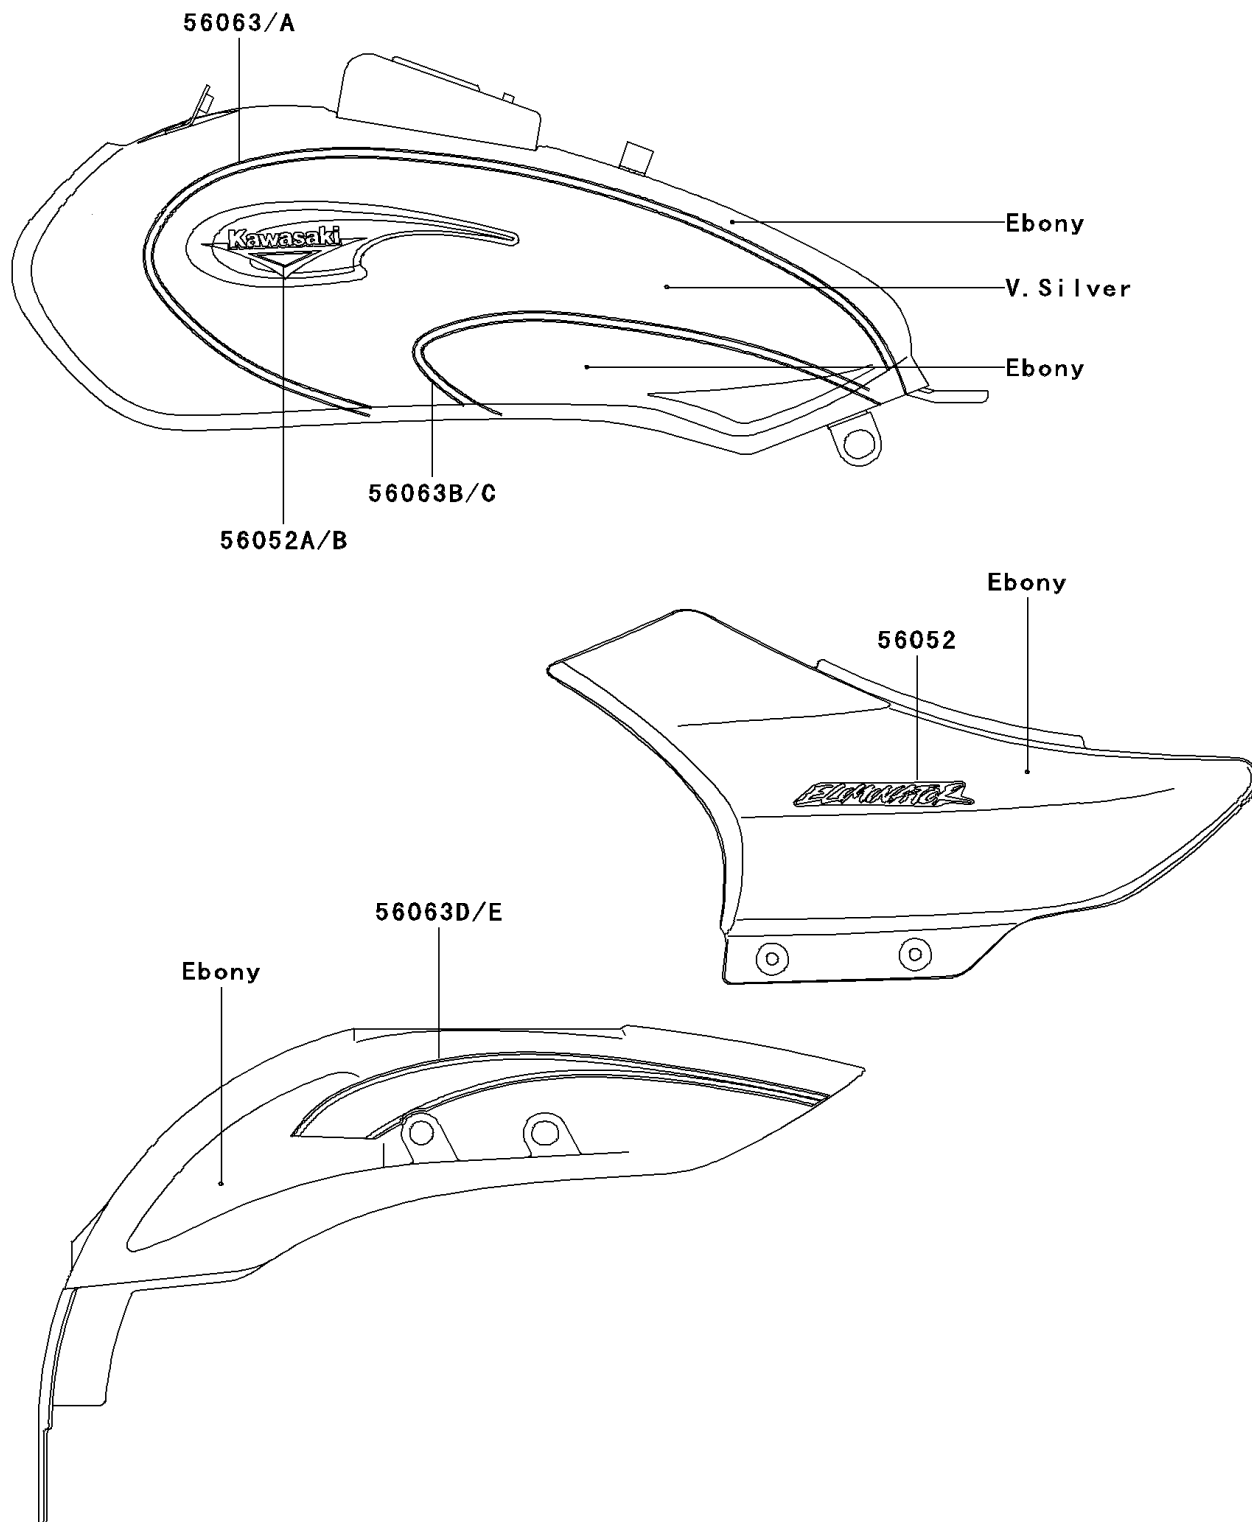

2001 Eliminator® 125 PARTS DIAGRAM

Decals(Ebony/Silver)(A4-A6)

F2861A

2001 Eliminator® 125 PARTS LIST

Decals(Ebony/Silver)(A4-A6)

ITEM NAME	PART NUMBER	QUANTITY
MARK,SIDE COVER,ELIMINATOR (Ref # 56052)	56052-1149	1
MARK,FUEL TANK,LH (Ref # 56052A)	56052-1150	1
MARK,FUEL TANK,RH (Ref # 56052B)	56052-1151	1
PATTERN,FUEL TANK,UPP,LH (Ref # 56063)	56063-1326	1
PATTERN,FUEL TANK,UPP,RH (Ref # 56063A)	56063-1327	1
PATTERN,FUEL TANK,LWR,LH (Ref # 56063B)	56063-1328	1
PATTERN,FUEL TANK,LWR,RH (Ref # 56063C)	56063-1329	1
PATTERN,RR FENDER,LH (Ref # 56063D)	56063-1330	1
PATTERN,RR FENDER,RH (Ref # 56063E)	56063-1331	1