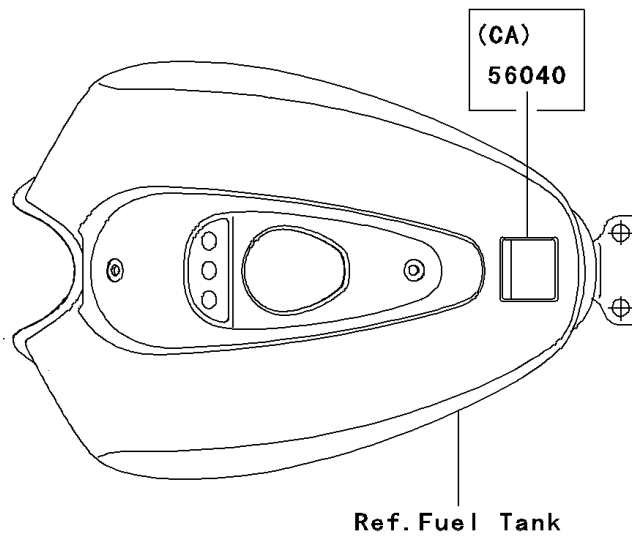

2001 Eliminator® 125 PARTS DIAGRAM

Labels

F2860

Ref. Side Covers/Chain Cover

Ref. Side Covers/Chain Cover

2001 Eliminator® 125 PARTS LIST

Labels

ITEM NAME	PART NUMBER	QUANTITY
LABEL-MANUAL,DAILY SAFETY (Ref # 56033)	56033-1076	1
LABEL-MANUAL,OIL&OIL FILTER (Ref # 56033A)	56033-1077	1
LABEL-MANUAL,CHAIN (Ref # 56033B)	56033-1078	1
LABEL-MANUAL,BATTERY VENT (Ref # 56033C)	56033-1089	1
LABEL-SPECIFICATION,TIRE&LOAD (Ref # 56037)	56037-1911	1
LABEL-WARNING,CAUTION (Ref # 56070)	56070-1221	1