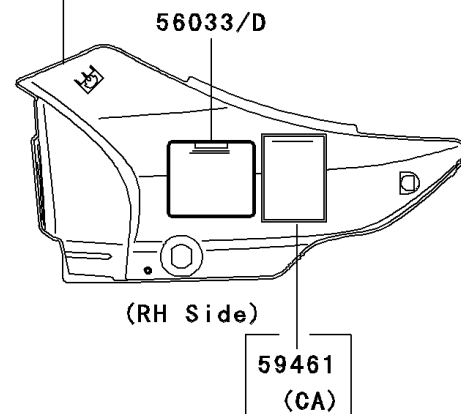

2001 Eliminator® 125 PARTS DIAGRAM

Labels

F2860

Ref. Side Covers/Chain Cover

Ref. Side Covers/Chain Cover

2001 Eliminator® 125 PARTS LIST

Labels

ITEM NAME	PART NUMBER	QUANTITY
LABEL-MANUAL,DAILY SAFETY (Ref # 56033)	56033-1076	1
LABEL-MANUAL,OIL&OIL FILTER (Ref # 56033A)	56033-1077	1
LABEL-MANUAL,CHAIN (Ref # 56033B)	56033-1078	1
LABEL-MANUAL,BATTERY VENT (Ref # 56033C)	56033-1089	1
LABEL-SPECIFICATION,TIRE&LOAD (Ref # 56037)	56037-1911	1
LABEL-WARNING,CAUTION (Ref # 56070)	56070-1221	1