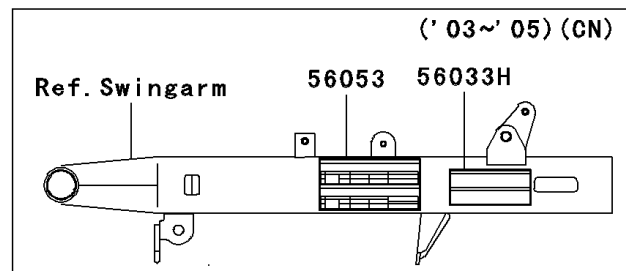

2001 Eliminator® 125 PARTS DIAGRAM

Labels

F2860

Ref. Side Covers/Chain Cover

Ref. Side Covers/Chain Cover

2001 Eliminator® 125 PARTS LIST

Labels

ITEM NAME	PART NUMBER	QUANTITY
LABEL-MANUAL,DAILY SAFETY (Ref # 56033)	56033-1076	1
LABEL-MANUAL,OIL&OIL FILTER (Ref # 56033A)	56033-1077	1
LABEL-MANUAL,CHAIN (Ref # 56033B)	56033-1078	1
LABEL-MANUAL,BATTERY VENT (Ref # 56033C)	56033-1089	1
LABEL-SPECIFICATION,TIRE&LOAD (Ref # 56037)	56037-1911	1
LABEL-WARNING,CAUTION (Ref # 56070)	56070-1221	1