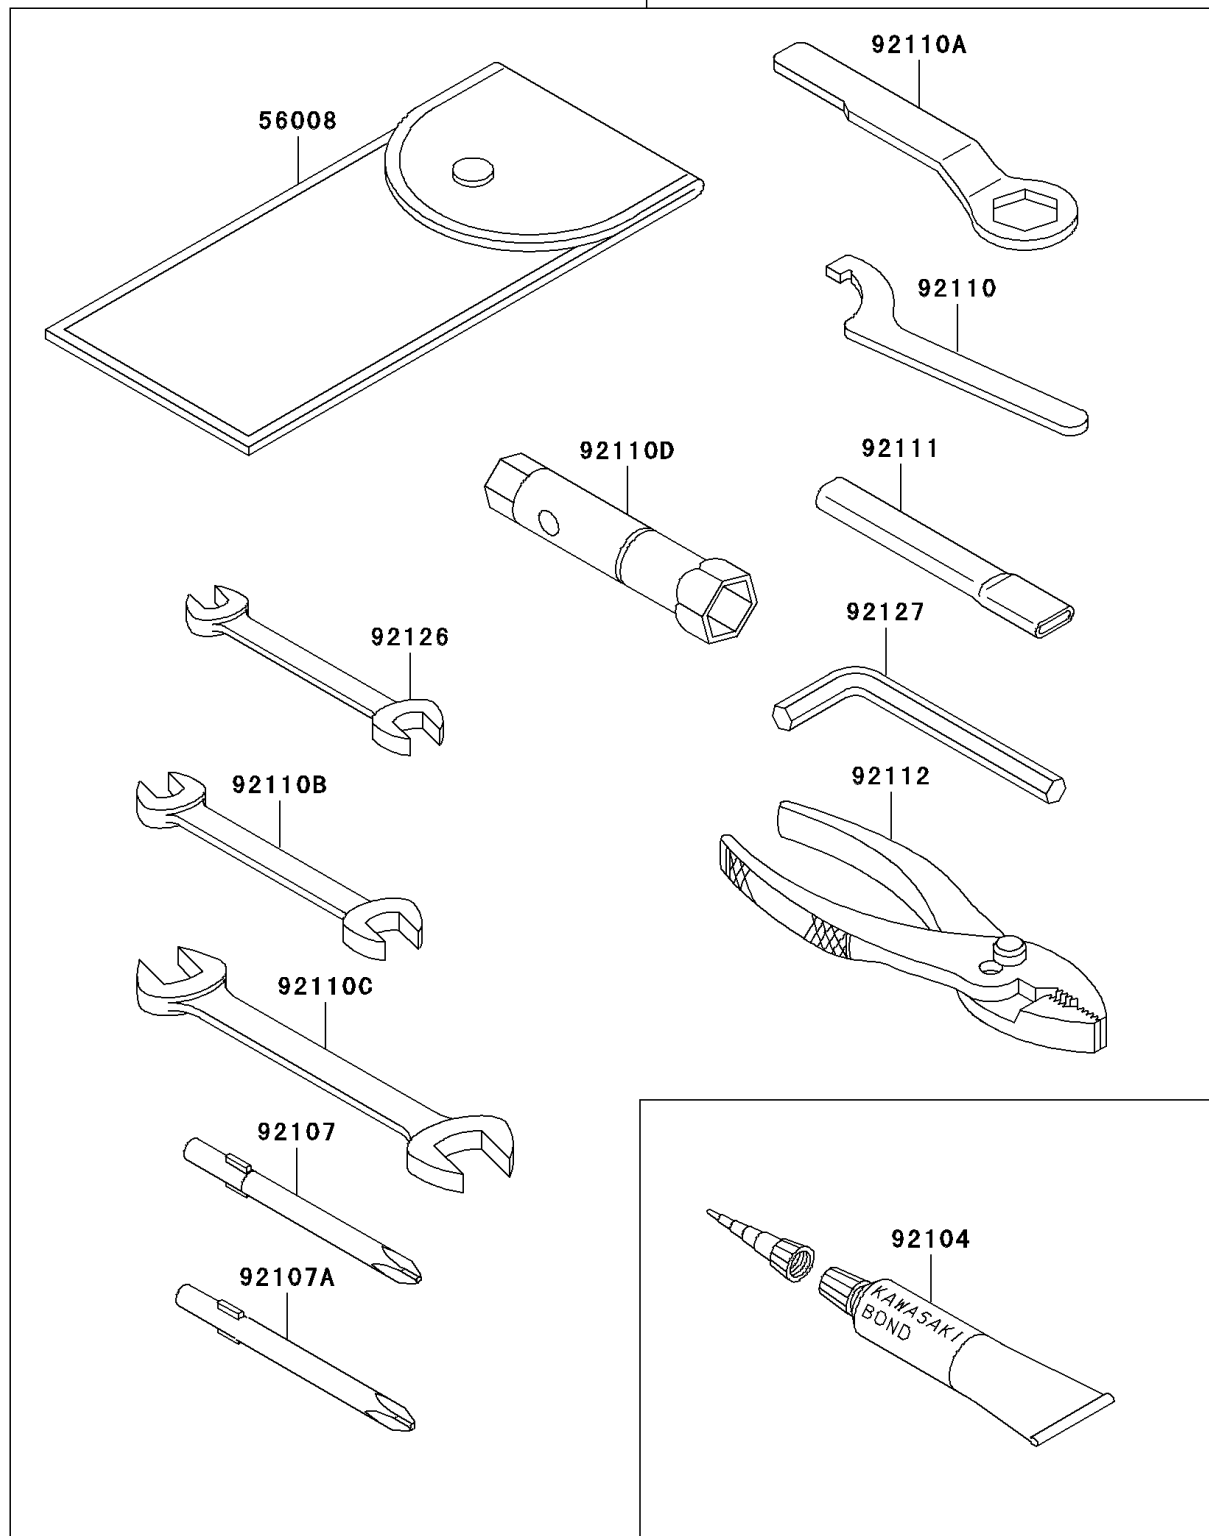

2001 Eliminator® 125 PARTS DIAGRAM

Owner's Tools

56007

F2810

2001 Eliminator® 125 PARTS LIST

Owner's Tools

ITEM NAME	PART NUMBER	QUANTITY
TOOL-KIT (Ref # 56007)	56007-1423	1
BAG,TOOL (Ref # 56008)	56008-1075	1
GASKET-LIQUID,TUBE,100G,SILVER (Ref # 92104)	92104-002	1
TOOL-DRIVER,#3PHILLIPS (Ref # 92107)	92107-005	1
TOOL-DRIVER,#2PHILLIPS (Ref # 92107A)	92107-1053	1
TOOL-WRENCH,HOOK (Ref # 92110)	92110-1143	1
TOOL-WRENCH,BOX END,24MM (Ref # 92110A)	92110-1150	1
TOOL-WRENCH,OPEN END,10X12 (Ref # 92110B)	92110-1152	1
TOOL-WRENCH,OPEN END,14X17 (Ref # 92110C)	92110-1153	1
TOOL-WRENCH,BOX,16MM (Ref # 92110D)	92110-1172	1
TOOL-BAR,BOX END WRENCH (Ref # 92111)	92111-1051	1
TOOL-PLIERS (Ref # 92112)	92112-1001	1
TOOL-WRENCH,OPEN END,8X10 (Ref # 92126)	92126-004	1
TOOL-WRENCH,ALLEN,6MM (Ref # 92127)	92127-003	1