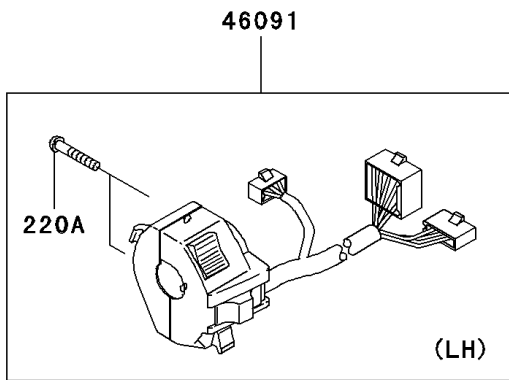

2001 Eliminator® 125 PARTS DIAGRAM

Handlebar

2001 Eliminator® 125 PARTS LIST

Handlebar

ITEM NAME	PART NUMBER	QUANTITY
BOLT-UPSET (Ref # 112)	112J0622	1
BOLT-SOCKET,8X30,BLACK (Ref # 120)	120S0830	1
BOLT-FLANGED-SMALL (Ref # 132)	132E0616	1
SCREW-PAN-CROS (Ref # 220)	220C0525	1
SCREW-PAN-CROS (Ref # 220A)	220C0530	1
SCREW-PAN-CROS (Ref # 220B)	220C0540	1
SCREW-CSK-CROS (Ref # 221)	221C0316	1
WASHER-PLAIN-SMALL,6MM,BLACK (Ref # 410)	410F0600	1
WASHER-SPRING,10MM (Ref # 461)	461F1000	1
BRACKET (Ref # 11051)	11051-1679	1
WEIGHT,HANDLE (Ref # 13042)	13042-1126	1
HOLDER,CLUTCH LEVER (Ref # 13091)	13091-1272	1
SWITCH,CLUTCH,BLACK (Ref # 27010)	27010-1094	1
HANDLE (Ref # 46003)	46003-1555	1
HOLDER-HANDLE,UPP (Ref # 46012)	46012-1316	1
HOLDER-HANDLE,LWR,LH (Ref # 46012A)	46012-1324	1
HOLDER-HANDLE,LWR,RH (Ref # 46012B)	46012-1325	1
GRIP-ASSY,THROTTLE (Ref # 46019)	46019-1107	1
GRIP,LH (Ref # 46075)	46075-1080	1
LEVER-ASSY-GRIP,CLUTCH (Ref # 46076)	46076-1222	1
HOUSING-ASSY-CONTROL,LH (Ref # 46091)	46091-1768	1
HOUSING-ASSY-CONTROL,RH (Ref # 46091A)	46091-1769	1
LEVER-GRIP,CLUTCH (Ref # 46092)	46092-1206	1
MIRROR-ASSY,LH (Ref # 56001)	56001-1327	1
MIRROR-ASSY,RH (Ref # 56001A)	56001-1328	1
SCREW,CABLE ADJUST,8MM,BLACK (Ref # 92009)	92009-1134	1
SCREW,8X20 (Ref # 92009A)	92009-1484	1
NUT,CABLE ADJUST LOCK,8MM,BLK (Ref # 92015)	92015-1197	1
NUT,CAP,10MM (Ref # 92015A)	92015-1961	1

2001 Eliminator® 125 PARTS LIST

Handlebar

ITEM NAME	PART NUMBER	QUANTITY
PLUG (Ref # 92066)	92066-1277	1
BOLT,LEVER SET (Ref # 92151)	92151-1986	1
NUT,LOCK,6MM (Ref # 92210)	92210-0006	1