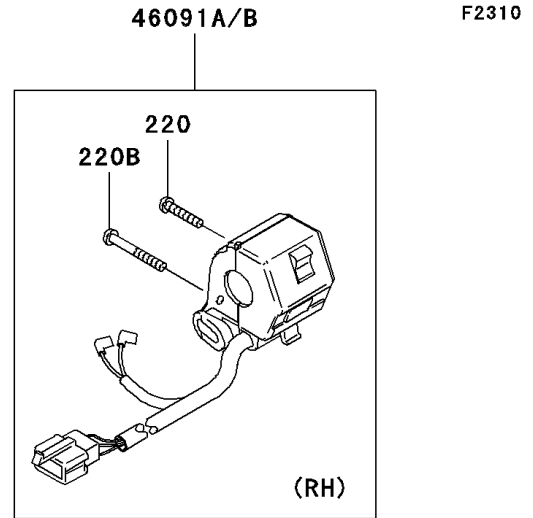

2001 Eliminator® 125 PARTS DIAGRAM

Handlebar

2001 Eliminator® 125 PARTS LIST

Handlebar

ITEM NAME	PART NUMBER	QUANTITY
BOLT-UPSET (Ref # 112)	112J0622	1
BOLT-SOCKET,8X30,BLACK (Ref # 120)	120S0830	1
BOLT-FLANGED-SMALL (Ref # 132)	132E0616	1
SCREW-PAN-CROS (Ref # 220)	220C0525	1
SCREW-PAN-CROS (Ref # 220A)	220C0530	1
SCREW-PAN-CROS (Ref # 220B)	220C0540	1
SCREW-CSK-CROS (Ref # 221)	221C0316	1
WASHER-PLAIN-SMALL,6MM,BLACK (Ref # 410)	410F0600	1
WASHER-SPRING,10MM (Ref # 461)	461F1000	1
BRACKET (Ref # 11051)	11051-1679	1
WEIGHT,HANDLE (Ref # 13042)	13042-1126	1
HOLDER,CLUTCH LEVER (Ref # 13091)	13091-1272	1
SWITCH,CLUTCH,BLACK (Ref # 27010)	27010-1094	1
HANDLE (Ref # 46003)	46003-1555	1
HOLDER-HANDLE,UPP (Ref # 46012)	46012-1316	1
HOLDER-HANDLE,LWR,LH (Ref # 46012A)	46012-1324	1
HOLDER-HANDLE,LWR,RH (Ref # 46012B)	46012-1325	1
GRIP-ASSY,THROTTLE (Ref # 46019)	46019-1107	1
GRIP,LH (Ref # 46075)	46075-1080	1
LEVER-ASSY-GRIP,CLUTCH (Ref # 46076)	46076-1222	1
HOUSING-ASSY-CONTROL,LH (Ref # 46091)	46091-1768	1
HOUSING-ASSY-CONTROL,RH (Ref # 46091A)	46091-1769	1
LEVER-GRIP,CLUTCH (Ref # 46092)	46092-1206	1
MIRROR-ASSY,LH (Ref # 56001)	56001-1327	1
MIRROR-ASSY,RH (Ref # 56001A)	56001-1328	1
SCREW,CABLE ADJUST,8MM,BLACK (Ref # 92009)	92009-1134	1
SCREW,8X20 (Ref # 92009A)	92009-1484	1
NUT,CABLE ADJUST LOCK,8MM,BLK (Ref # 92015)	92015-1197	1
NUT,CAP,10MM (Ref # 92015A)	92015-1961	1

2001 Eliminator® 125 PARTS LIST

Handlebar

ITEM NAME	PART NUMBER	QUANTITY
PLUG (Ref # 92066)	92066-1277	1
BOLT,LEVER SET (Ref # 92151)	92151-1986	1
NUT,LOCK,6MM (Ref # 92210)	92210-0006	1