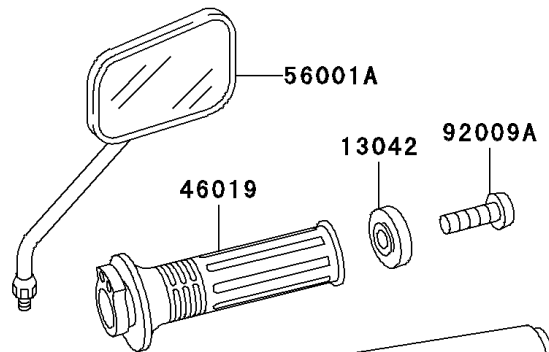

2001 Eliminator® 125 PARTS DIAGRAM

Handlebar

2001 Eliminator® 125 PARTS LIST

Handlebar

ITEM NAME	PART NUMBER	QUANTITY
BOLT-UPSET (Ref # 112)	112J0622	1
BOLT-SOCKET,8X30,BLACK (Ref # 120)	120S0830	1
BOLT-FLANGED-SMALL (Ref # 132)	132E0616	1
SCREW-PAN-CROS (Ref # 220)	220C0525	1
SCREW-PAN-CROS (Ref # 220A)	220C0530	1
SCREW-PAN-CROS (Ref # 220B)	220C0540	1
SCREW-CSK-CROS (Ref # 221)	221C0316	1
WASHER-PLAIN-SMALL,6MM,BLACK (Ref # 410)	410F0600	1
WASHER-SPRING,10MM (Ref # 461)	461F1000	1
BRACKET (Ref # 11051)	11051-1679	1
WEIGHT,HANDLE (Ref # 13042)	13042-1126	1
HOLDER,CLUTCH LEVER (Ref # 13091)	13091-1272	1
SWITCH,CLUTCH,BLACK (Ref # 27010)	27010-1094	1
HANDLE (Ref # 46003)	46003-1555	1
HOLDER-HANDLE,UPP (Ref # 46012)	46012-1316	1
HOLDER-HANDLE,LWR,LH (Ref # 46012A)	46012-1324	1
HOLDER-HANDLE,LWR,RH (Ref # 46012B)	46012-1325	1
GRIP-ASSY,THROTTLE (Ref # 46019)	46019-1107	1
GRIP,LH (Ref # 46075)	46075-1080	1
LEVER-ASSY-GRIP,CLUTCH (Ref # 46076)	46076-1222	1
HOUSING-ASSY-CONTROL,LH (Ref # 46091)	46091-1768	1
HOUSING-ASSY-CONTROL,RH (Ref # 46091A)	46091-1769	1
LEVER-GRIP,CLUTCH (Ref # 46092)	46092-1206	1
MIRROR-ASSY,LH (Ref # 56001)	56001-1327	1
MIRROR-ASSY,RH (Ref # 56001A)	56001-1328	1
SCREW,CABLE ADJUST,8MM,BLACK (Ref # 92009)	92009-1134	1
SCREW,8X20 (Ref # 92009A)	92009-1484	1
NUT,CABLE ADJUST LOCK,8MM,BLK (Ref # 92015)	92015-1197	1
NUT,CAP,10MM (Ref # 92015A)	92015-1961	1

2001 Eliminator® 125 PARTS LIST

Handlebar

ITEM NAME	PART NUMBER	QUANTITY
PLUG (Ref # 92066)	92066-1277	1
BOLT,LEVER SET (Ref # 92151)	92151-1986	1
NUT,LOCK,6MM (Ref # 92210)	92210-0006	1