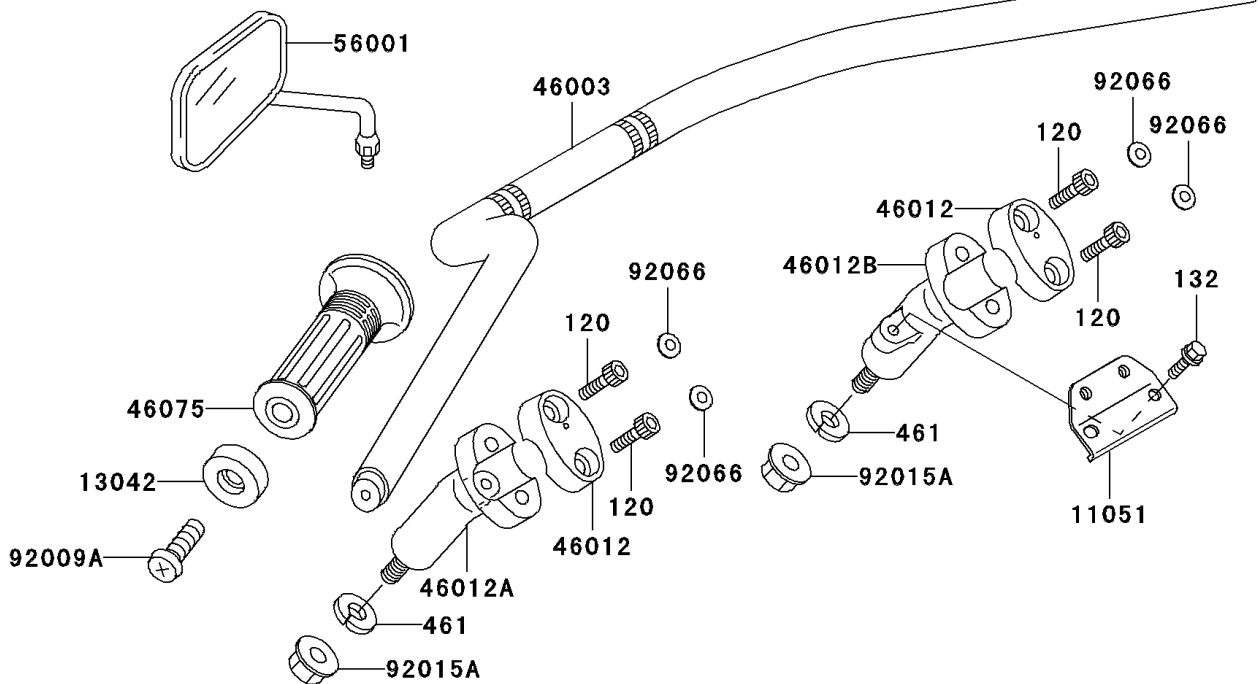

2001 Eliminator® 125 PARTS DIAGRAM

Handlebar

2001 Eliminator® 125 PARTS LIST

Handlebar

ITEM NAME	PART NUMBER	QUANTITY
BOLT-UPSET (Ref # 112)	112J0622	1
BOLT-SOCKET,8X30,BLACK (Ref # 120)	120S0830	1
BOLT-FLANGED-SMALL (Ref # 132)	132E0616	1
SCREW-PAN-CROS (Ref # 220)	220C0525	1
SCREW-PAN-CROS (Ref # 220A)	220C0530	1
SCREW-PAN-CROS (Ref # 220B)	220C0540	1
SCREW-CSK-CROS (Ref # 221)	221C0316	1
WASHER-PLAIN-SMALL,6MM,BLACK (Ref # 410)	410F0600	1
WASHER-SPRING,10MM (Ref # 461)	461F1000	1
BRACKET (Ref # 11051)	11051-1679	1
WEIGHT,HANDLE (Ref # 13042)	13042-1126	1
HOLDER,CLUTCH LEVER (Ref # 13091)	13091-1272	1
SWITCH,CLUTCH,BLACK (Ref # 27010)	27010-1094	1
HANDLE (Ref # 46003)	46003-1555	1
HOLDER-HANDLE,UPP (Ref # 46012)	46012-1316	1
HOLDER-HANDLE,LWR,LH (Ref # 46012A)	46012-1324	1
HOLDER-HANDLE,LWR,RH (Ref # 46012B)	46012-1325	1
GRIP-ASSY,THROTTLE (Ref # 46019)	46019-1107	1
GRIP,LH (Ref # 46075)	46075-1080	1
LEVER-ASSY-GRIP,CLUTCH (Ref # 46076)	46076-1222	1
HOUSING-ASSY-CONTROL,LH (Ref # 46091)	46091-1768	1
HOUSING-ASSY-CONTROL,RH (Ref # 46091A)	46091-1769	1
LEVER-GRIP,CLUTCH (Ref # 46092)	46092-1206	1
MIRROR-ASSY,LH (Ref # 56001)	56001-1327	1
MIRROR-ASSY,RH (Ref # 56001A)	56001-1328	1
SCREW,CABLE ADJUST,8MM,BLACK (Ref # 92009)	92009-1134	1
SCREW,8X20 (Ref # 92009A)	92009-1484	1
NUT,CABLE ADJUST LOCK,8MM,BLK (Ref # 92015)	92015-1197	1
NUT,CAP,10MM (Ref # 92015A)	92015-1961	1

2001 Eliminator® 125 PARTS LIST

Handlebar

ITEM NAME	PART NUMBER	QUANTITY
PLUG (Ref # 92066)	92066-1277	1
BOLT,LEVER SET (Ref # 92151)	92151-1986	1
NUT,LOCK,6MM (Ref # 92210)	92210-0006	1