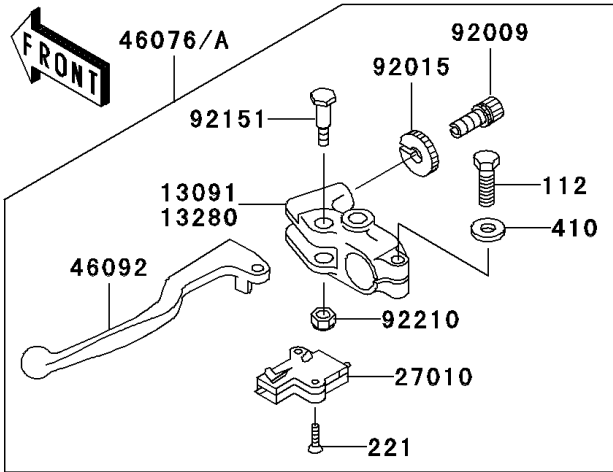

2001 Eliminator® 125 PARTS DIAGRAM

Handlebar

2001 Eliminator® 125 PARTS LIST

Handlebar

ITEM NAME	PART NUMBER	QUANTITY
BOLT-UPSET (Ref # 112)	112J0622	1
BOLT-SOCKET,8X30,BLACK (Ref # 120)	120S0830	1
BOLT-FLANGED-SMALL (Ref # 132)	132E0616	1
SCREW-PAN-CROS (Ref # 220)	220C0525	1
SCREW-PAN-CROS (Ref # 220A)	220C0530	1
SCREW-PAN-CROS (Ref # 220B)	220C0540	1
SCREW-CSK-CROS (Ref # 221)	221C0316	1
WASHER-PLAIN-SMALL,6MM,BLACK (Ref # 410)	410F0600	1
WASHER-SPRING,10MM (Ref # 461)	461F1000	1
BRACKET (Ref # 11051)	11051-1679	1
WEIGHT,HANDLE (Ref # 13042)	13042-1126	1
HOLDER,CLUTCH LEVER (Ref # 13091)	13091-1272	1
SWITCH,CLUTCH,BLACK (Ref # 27010)	27010-1094	1
HANDLE (Ref # 46003)	46003-1555	1
HOLDER-HANDLE,UPP (Ref # 46012)	46012-1316	1
HOLDER-HANDLE,LWR,LH (Ref # 46012A)	46012-1324	1
HOLDER-HANDLE,LWR,RH (Ref # 46012B)	46012-1325	1
GRIP-ASSY,THROTTLE (Ref # 46019)	46019-1107	1
GRIP,LH (Ref # 46075)	46075-1080	1
LEVER-ASSY-GRIP,CLUTCH (Ref # 46076)	46076-1222	1
HOUSING-ASSY-CONTROL,LH (Ref # 46091)	46091-1768	1
HOUSING-ASSY-CONTROL,RH (Ref # 46091A)	46091-1769	1
LEVER-GRIP,CLUTCH (Ref # 46092)	46092-1206	1
MIRROR-ASSY,LH (Ref # 56001)	56001-1327	1
MIRROR-ASSY,RH (Ref # 56001A)	56001-1328	1
SCREW,CABLE ADJUST,8MM,BLACK (Ref # 92009)	92009-1134	1
SCREW,8X20 (Ref # 92009A)	92009-1484	1
NUT,CABLE ADJUST LOCK,8MM,BLK (Ref # 92015)	92015-1197	1
NUT,CAP,10MM (Ref # 92015A)	92015-1961	1

2001 Eliminator® 125 PARTS LIST

Handlebar

ITEM NAME	PART NUMBER	QUANTITY
PLUG (Ref # 92066)	92066-1277	1
BOLT,LEVER SET (Ref # 92151)	92151-1986	1
NUT,LOCK,6MM (Ref # 92210)	92210-0006	1