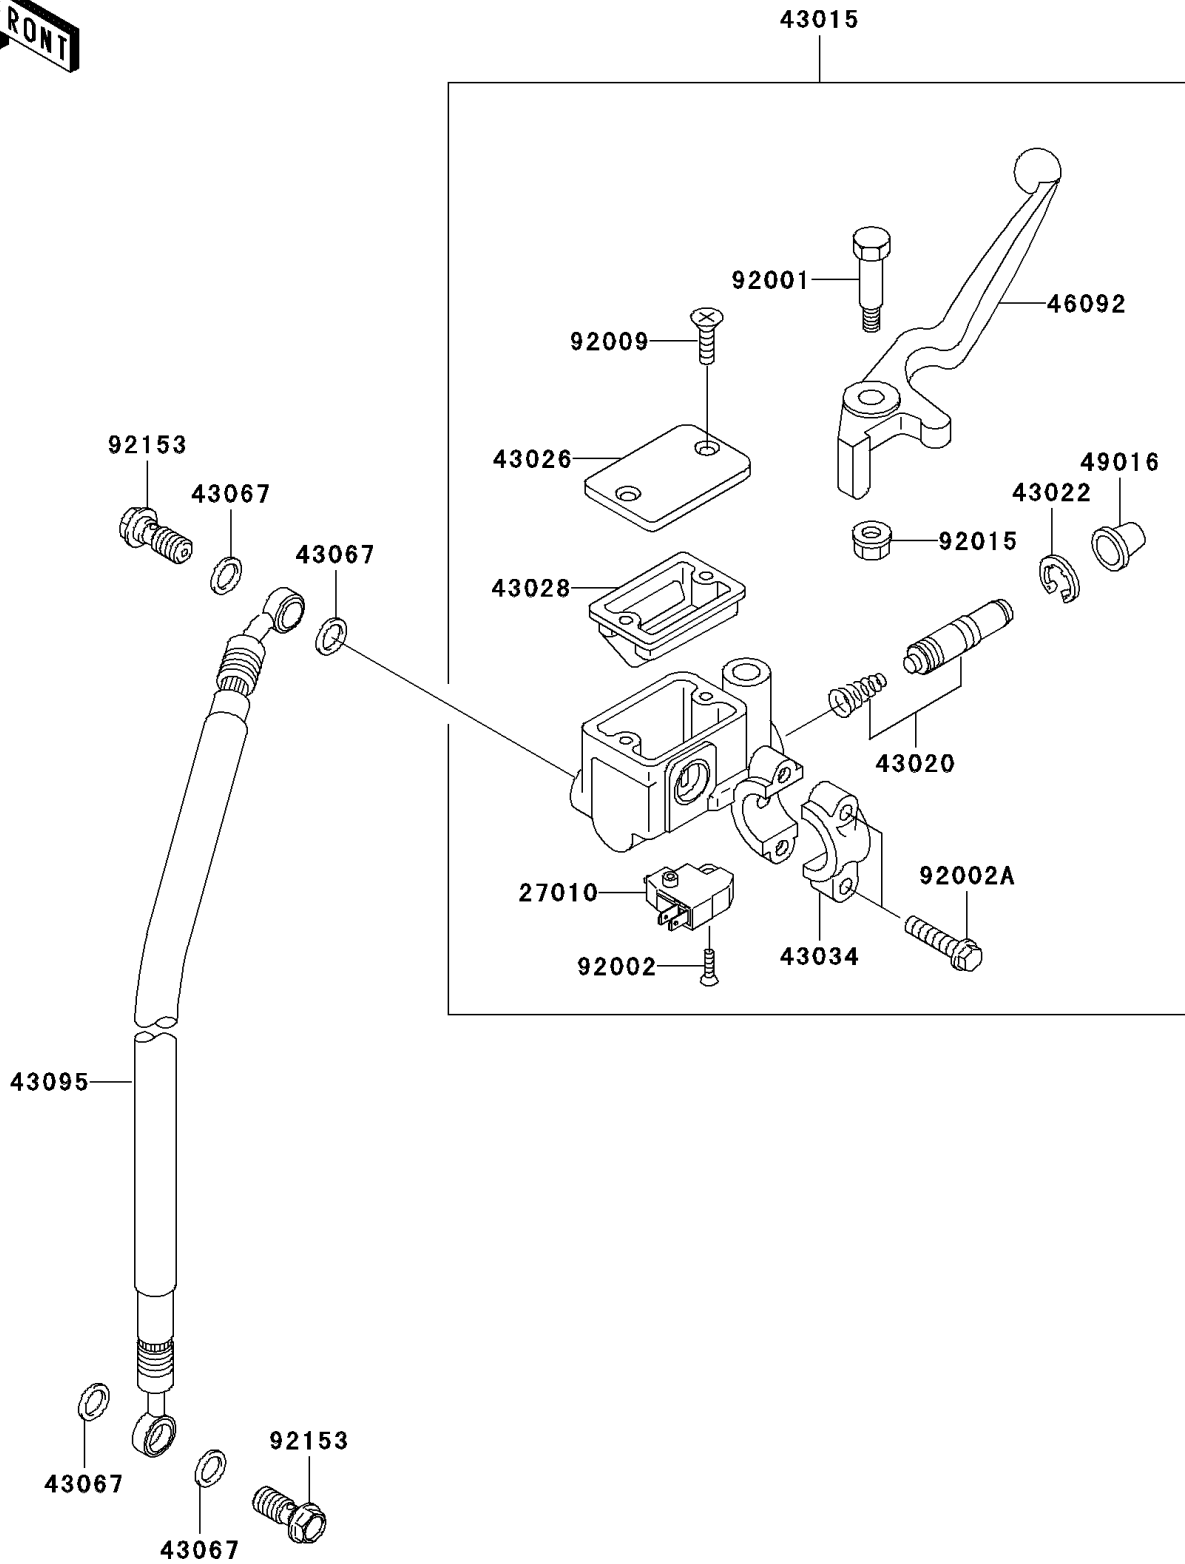

## 2001 Eliminator® 125 PARTS DIAGRAM

Front Master Cylinder

F2291

## 2001 Eliminator® 125 PARTS LIST

Front Master Cylinder

ITEM NAME	PART NUMBER	QUANTITY
SWITCH,BRAKE (Ref # 27010)	27010-0025	1
CYLINDER-ASSY-MASTER,FR (Ref # 43015)	43015-1669	1
PISTON-COMP-BRAKE (Ref # 43020)	43020-1095	1
STOPPER-BRAKE,PISTON (Ref # 43022)	43022-1010	1
CAP-BRAKE (Ref # 43026)	43026-1074	1
DIAPHRAGM (Ref # 43028)	43028-1061	1
HOLDER-BRAKE,MASTER CYLINDER (Ref # 43034)	43034-1016	1
WASHER,10.5X15X1.5 (Ref # 43067)	43067-001	1
HOSE-BRAKE,FR (Ref # 43095)	43095-1182	1
LEVER-GRIP,FRONT BRAKE (Ref # 46092)	46092-1203	1
COVER-SEAL,MASTER CYLINDER (Ref # 49016)	49016-1044	1
BOLT,FRONT BRAKE LEVER (Ref # 92001)	92001-1728	1
BOLT,SCREW,4X12 (Ref # 92002)	92002-1323	1
BOLT (Ref # 92002A)	92002-1894	1
SCREW,4MM (Ref # 92009)	92009-1458	1
NUT,FLANGED,6MM,BLACK (Ref # 92015)	92015-1233	1
BOLT,OIL,L=23 (Ref # 92153)	92153-0627	1