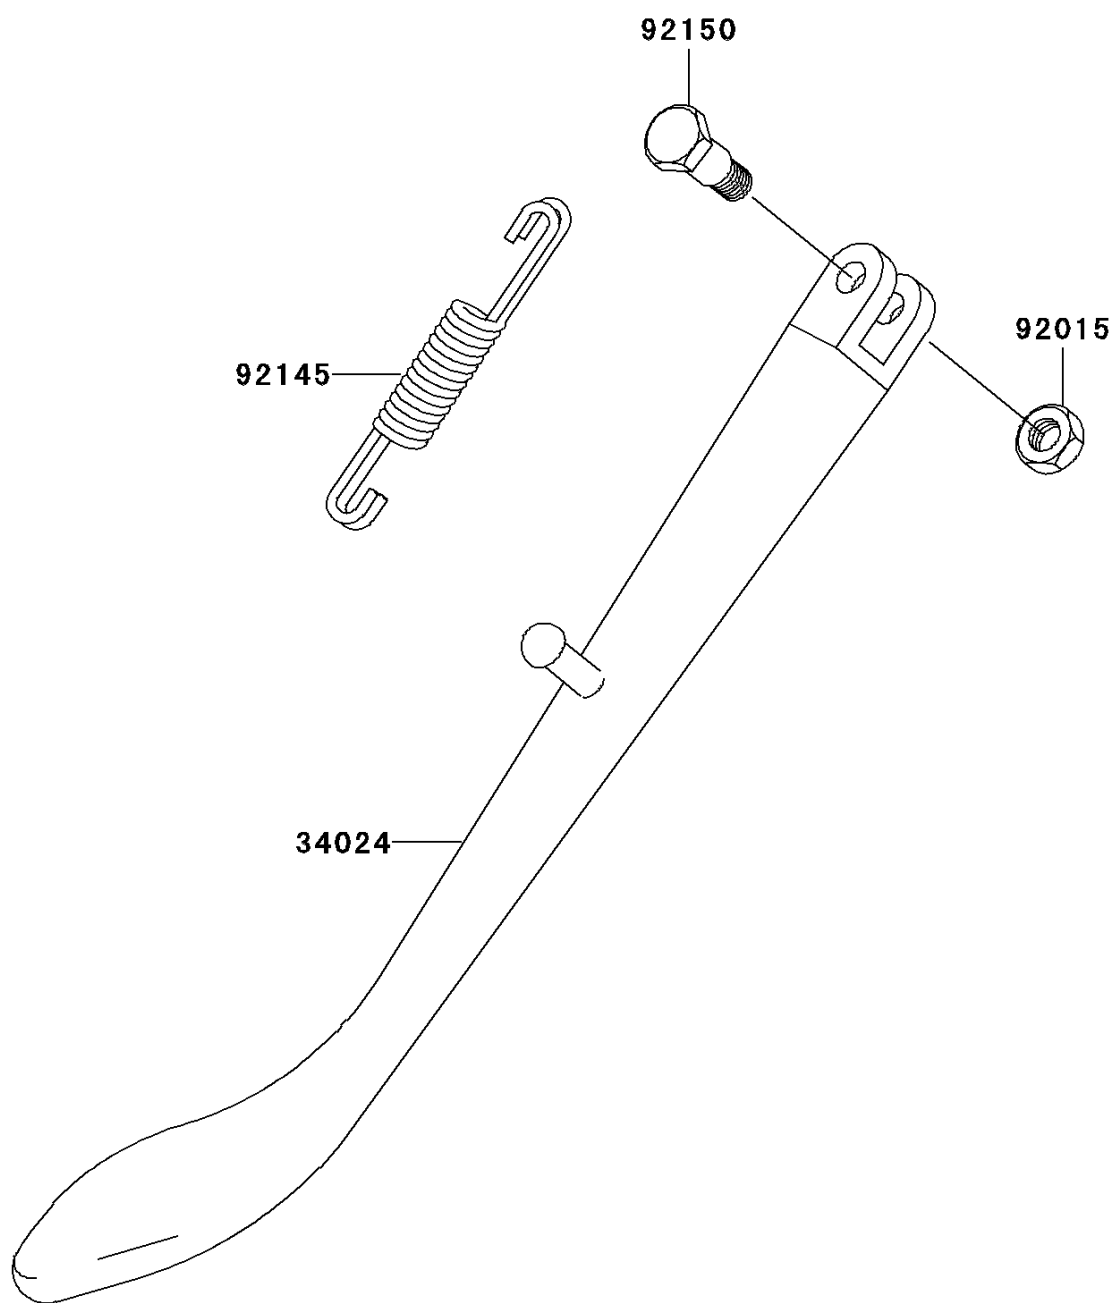

## 2001 Eliminator® 125 PARTS DIAGRAM

Stand(s)

F2190

## 2001 Eliminator® 125 PARTS LIST

Stand(s)

ITEM NAME	PART NUMBER	QUANTITY
STAND-SIDE (Ref # 34024)	34024-1343	1
NUT,LOCK,10MM,BLACK (Ref # 92015)	92015-1188	1
SPRING,SIDE STAND (Ref # 92145)	92145-0084	1
BOLT,SIDE STAND (Ref # 92150)	92150-1975	1