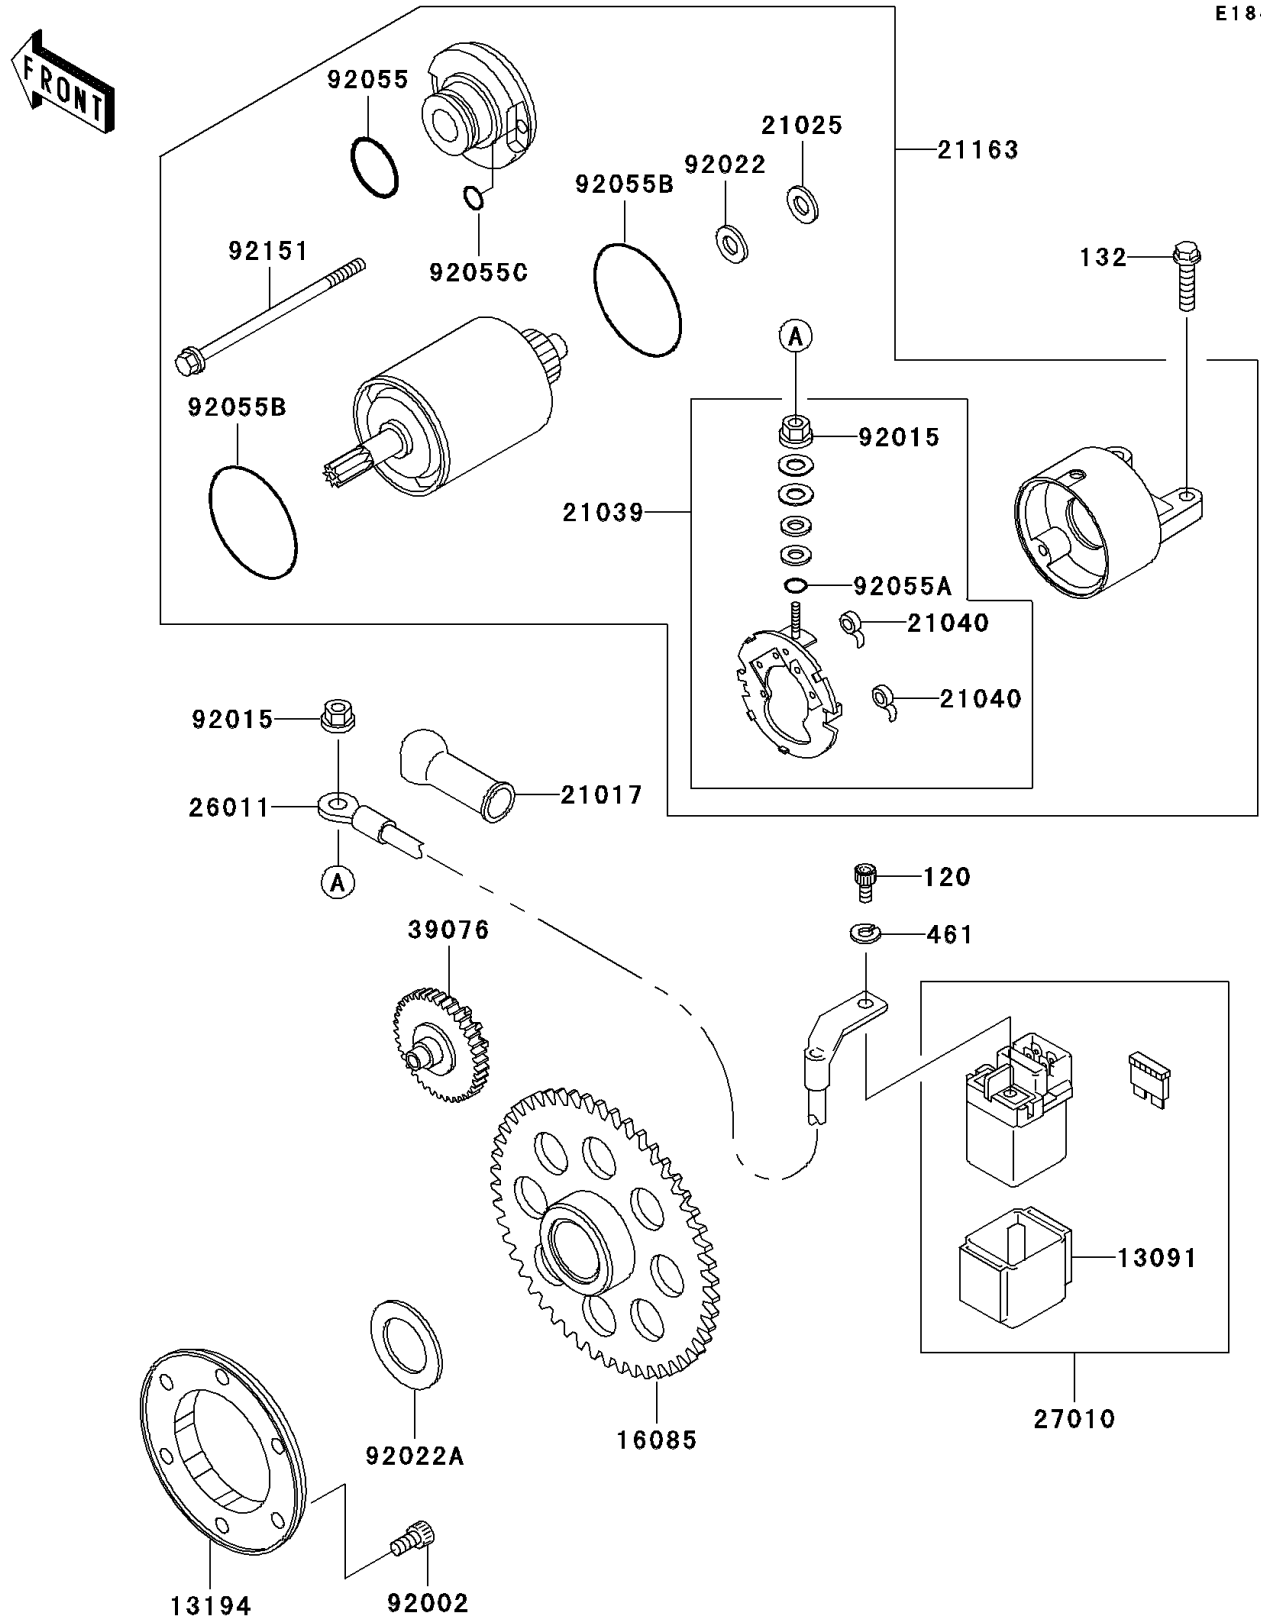

2001 Eliminator® 125 PARTS DIAGRAM

Starter Motor

E1840

2001 Eliminator® 125 PARTS LIST

Starter Motor

ITEM NAME	PART NUMBER	QUANTITY
BOLT-SOCKET (Ref # 120)	120S0510	1
BOLT-FLANGED-SMALL (Ref # 132)	132V0625	1
WASHER-SPRING,5MM,BLACK (Ref # 461)	461K0500	1
HOLDER,MAGNETIC SWITCH (Ref # 13091)	13091-1884	1
CLUTCH-ONEWAY (Ref # 13194)	13194-1107	1
GEAR,60T (Ref # 16085)	16085-0020	1
GROMMET,STARTER TERMINAL (Ref # 21017)	21017-017	1
WASHER,9.1X18X0.2 (Ref # 21025)	21025-011	1
BRUSH (Ref # 21039)	21039-1066	1
SPRING-BRUSH (Ref # 21040)	21040-1057	1
STARTER-ELECTRIC (Ref # 21163)	21163-1278	1
WIRE-LEAD,STARTER (Ref # 26011)	26011-1682	1
SWITCH,MAGNETIC (Ref # 27010)	27010-1327	1
LIMITER,STARTER IDLE (Ref # 39076)	39076-1060	1
BOLT,SOCKET,6X12 (Ref # 92002)	92002-1796	1
NUT,STARTER MOTOR (Ref # 92015)	92015-1476	1
WASHER,9.1X18X0.8 (Ref # 92022)	92022-1132	1
WASHER,22.3X35X1.6 (Ref # 92022A)	92022-212	1
RING-O (Ref # 92055)	92055-1276	1
RING-O,4.5X2.0 (Ref # 92055A)	92055-1370	1
RING-O (Ref # 92055B)	92055-1550	1
RING-O (Ref # 92055C)	92055-1551	1
BOLT (Ref # 92151)	92151-1158	1