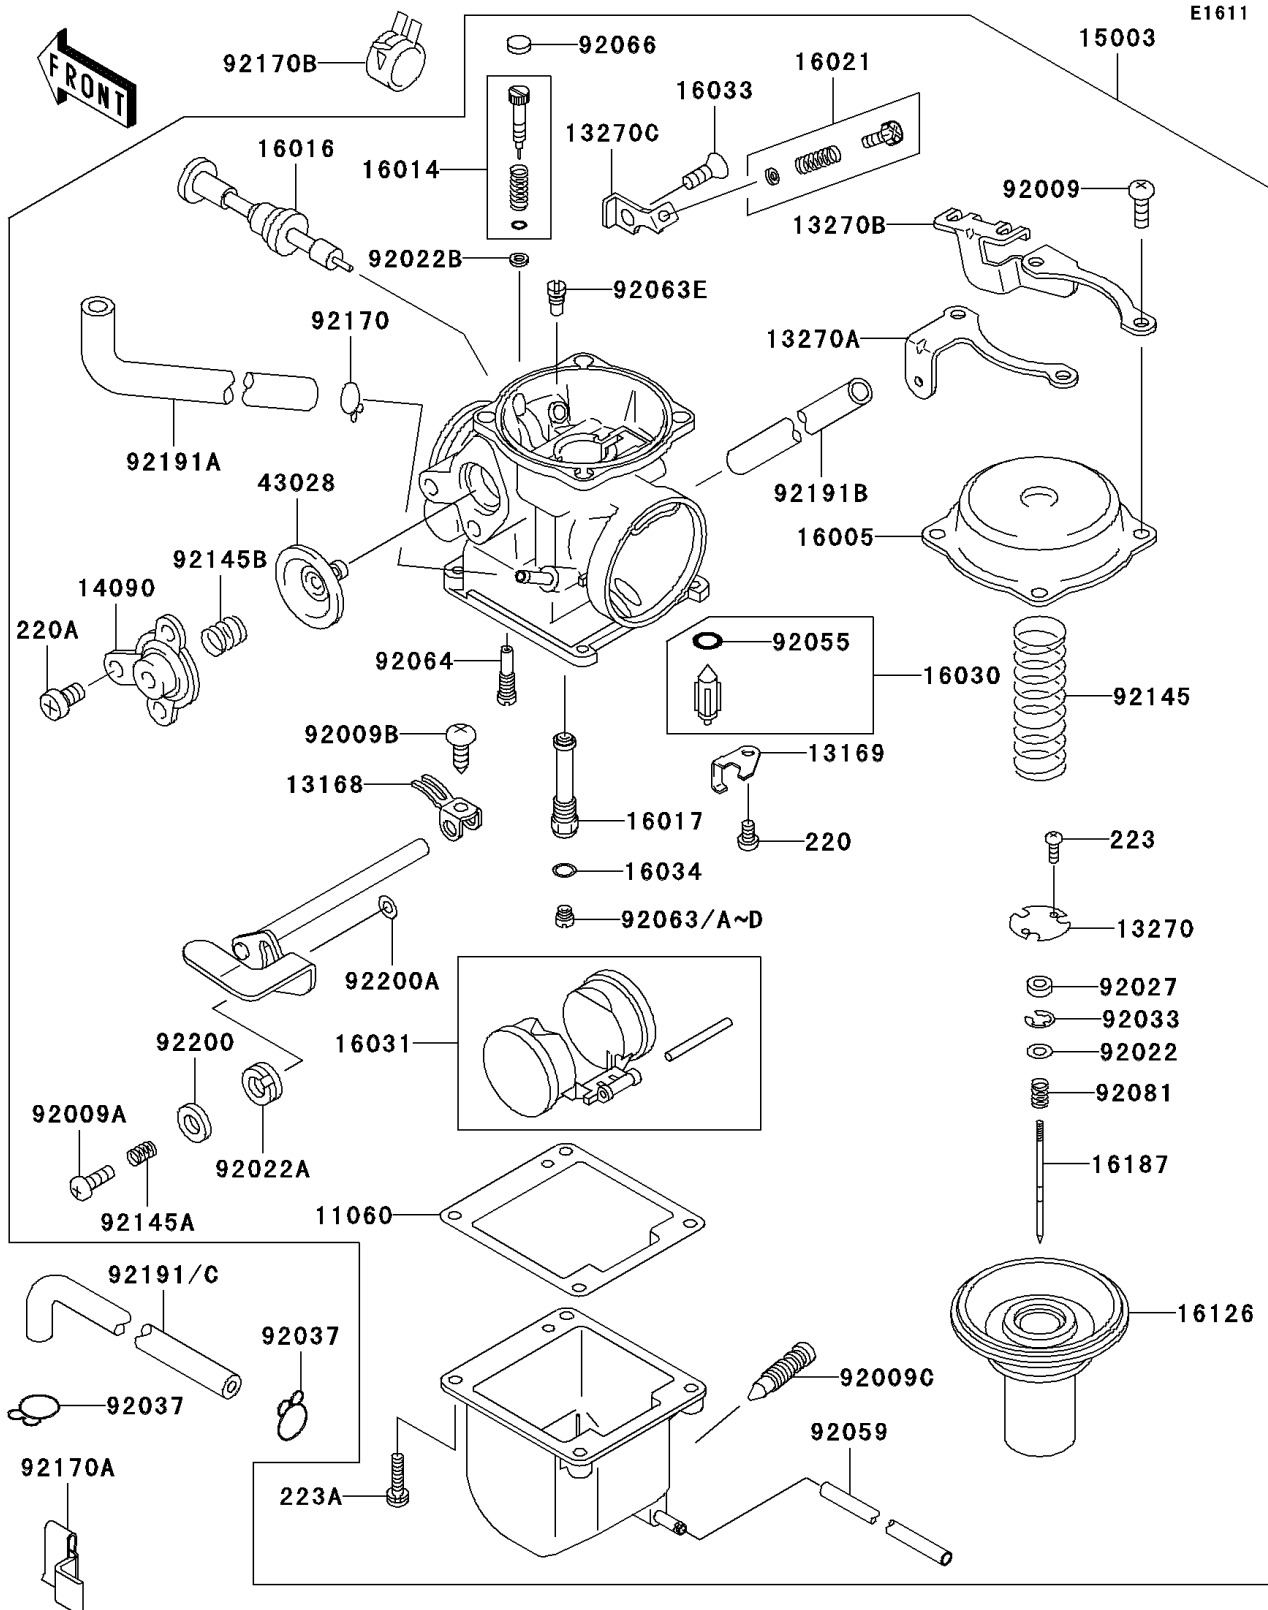

2001 Eliminator® 125 PARTS DIAGRAM

Carburetor

2001 Eliminator® 125 PARTS LIST

Carburetor

ITEM NAME	PART NUMBER	QUANTITY
GASKET,FLOAT CHAMBER (Ref # 11060)	11060-1849	1
LEVER,STARTER (Ref # 13168)	13168-1642	1
PLATE,FLOAT VALVE (Ref # 13169)	13169-1482	1
PLATE,VACUUM VALVE (Ref # 13270)	13270-1981	1
PLATE,LH (Ref # 13270A)	13270-1982	1
PLATE,RH (Ref # 13270B)	13270-1983	1
PLATE,THROTTLE STOP SCREW (Ref # 13270C)	13270-1984	1
COVER,AIR CUT VALVE (Ref # 14090)	14090-1931	1
CARBURETOR-ASSY (Ref # 15003)	15003-1627	1
TOP-CHAMBER (Ref # 16005)	16005-1087	1
SCREW-PILOT AIR (Ref # 16014)	16014-1117	1
PLUNGER (Ref # 16016)	16016-1106	1
JET-NEEDLE,0-8M (Ref # 16017)	16017-1432	1
SCREW-THROTTLE STOP (Ref # 16021)	16021-1217	1
VALVE-FLOAT (Ref # 16030)	16030-1086	1
FLOAT (Ref # 16031)	16031-1094	1
SCREW,5X8 (Ref # 16033)	16033-024	1
WASHER,MAIN JET (Ref # 16034)	16034-001	1
VALVE,VACUUM (Ref # 16126)	16126-1352	1
NEEDLE-JET,4C17 (Ref # 16187)	16187-1188	1
DIAPHRAGM,COASTING RICHER (Ref # 43028)	43028-1026	1
SCREW,PAN HEAD,5X10,BLACK (Ref # 92009)	92009-1126	1
SCREW,STARTER LEVER (Ref # 92009A)	92009-1823	1
SCREW,STARTER (Ref # 92009B)	92009-1824	1
SCREW,DRAIN (Ref # 92009C)	92009-1826	1
WASHER,JET NEEDLE (Ref # 92022)	92022-1123	1
WASHER,PLAIN,DURACON (Ref # 92022A)	92022-1147	1
WASHER,ADJUST SCREW (Ref # 92022B)	92022-1187	1
COLLAR,THROTTLE VALVE (Ref # 92027)	92027-1103	1