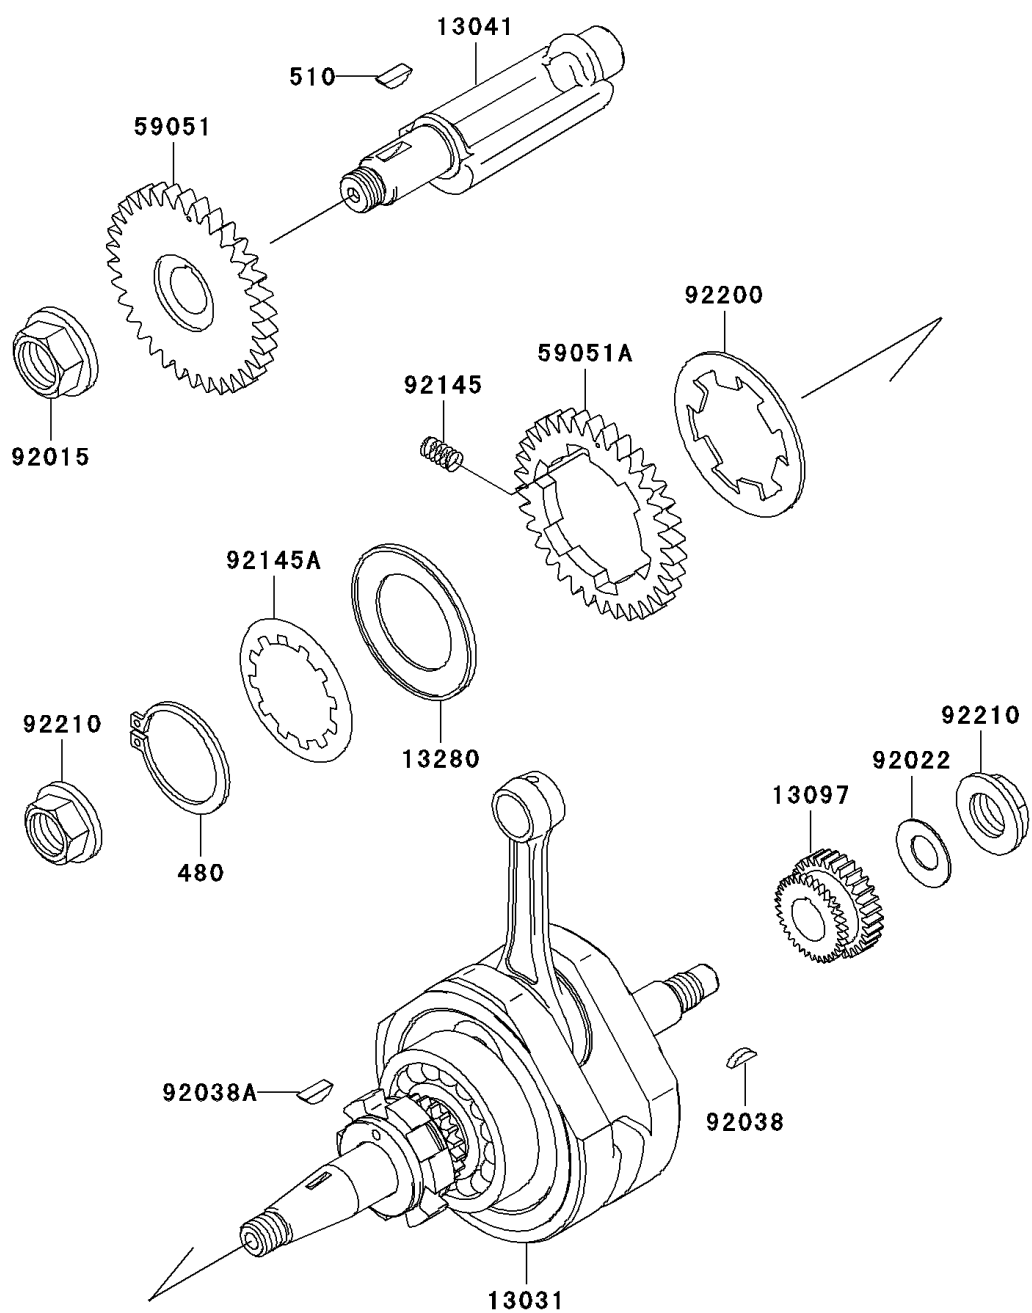

2001 Eliminator® 125 PARTS DIAGRAM

Crankshaft

E1321

2001 Eliminator® 125 PARTS LIST

Crankshaft

ITEM NAME	PART NUMBER	QUANTITY
CIRCLIP (Ref # 480)	480J4000	1
KEY-WOODRUFF (Ref # 510)	510A5100	1
CRANKSHAFT-COMP (Ref # 13031)	13031-1459	1
BALANCER (Ref # 13041)	13041-1117	1
GEAR-PRIMARY SPUR (Ref # 13097)	13097-1378	1
HOLDER,BALANCER (Ref # 13280)	13280-1121	1
GEAR-SPUR,BALANCER (Ref # 59051)	59051-1324	1
GEAR-SPUR,BALANCER (Ref # 59051A)	59051-1325	1
NUT,16MM (Ref # 92015)	92015-1465	1
WASHER,SPRING,14M/M (Ref # 92022)	92022-1232	1
KEY,WOODRUFF (Ref # 92038)	92038-001	1
KEY,WOODRUFF (Ref # 92038A)	92038-3703	1
SPRING (Ref # 92145)	92145-1195	1
SPRING (Ref # 92145A)	92145-1196	1
WASHER (Ref # 92200)	92200-1314	1
NUT,14MM (Ref # 92210)	92210-1163	1